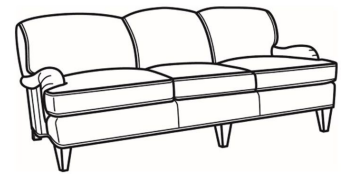

**Russel / 8522**

DESCRIPTION:	Apt Sofa (78W)
OUTSIDE:	78"W x 40"D x 34"H
INSIDE:	65"W x 22"D
SEAT:	20"H
ARM:	22"H
THROW PILLOWS:	2 - 20"
COM:	Plain: 15.00 yds Repeat of 2-14": 18.75 yds Repeat of 15-27": 20.25 yds
WEIGHT:	115 lbs

**L** = available in leather

**Standard Features:**

Tight Back

May be shown with optional features

**RUSSEL**  
Hallmark Seat

Standard Seat Cushion:

Also available:

Russel / 8520  
Sofa (88W)  
Outside: 88W x 40D x 34H  
Inside: 75W x 22D

Russel / 8525  
Chair (37W)  
Outside: 37W x 40D x 34H  
Inside: 23W x 22D

Russel / L8520  
Leather Sofa (88W)  
Outside: 88W x 40D x 34H  
Inside: 75W x 22D

Russel / L8522  
Leather Apt Sofa (78W)  
Outside: 78W x 40D x 34H  
Inside: 65W x 22D