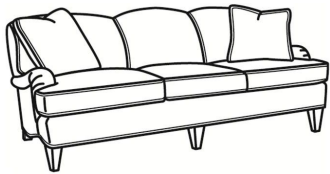

**Russel / 8522**

DESCRIPTION:	Apt Sofa (78W)
OUTSIDE:	78"W x 40"D x 34"H
INSIDE:	65"W x 22"D
SEAT:	20"H
ARM:	22"H
THROW PILLOWS:	2 - 20"
COM:	Plain: 15.00 yds Repeat of 2-14": 18.75 yds Repeat of 15-27": 20.25 yds
WEIGHT:	115 lbs

**L** = available in leather

**Standard Features:**

Tight Back

May be shown with optional features

**RUSSEL**  
Hallmark Seat

Standard Seat Cushion:

Also available:

Russel / 8520  
Sofa (88W)  
Outside: 88W x 40D x 34H  
Inside: 75W x 22D

Russel / 8525  
Chair (37W)  
Outside: 37W x 40D x 34H  
Inside: 23W x 22D

Russel / L8520  
Leather Sofa (88W)  
Outside: 88W x 40D x 34H  
Inside: 75W x 22D

Russel / L8522  
Leather Apt Sofa (78W)  
Outside: 78W x 40D x 34H  
Inside: 65W x 22D