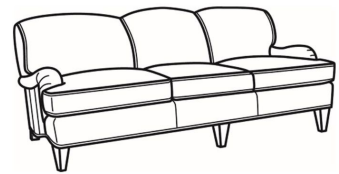

Russel / 8520

DESCRIPTION: Sofa (88W)
 OUTSIDE: 88"W x 40"D x 34"H
 INSIDE: 75"W x 22"D
 SEAT: 20"H
 ARM: 22"H
 THROW PILLOWS: 2 - 20"
 COM: Plain: 16.00 yds
 Repeat of 2-14": 20.00 yds
 Repeat of 15-27": 21.75 yds
 WEIGHT: 130 lbs

L = available in leather

Standard Features:

Tight Back

May be shown with optional features

RUSSEL

Standard Seat Cushion: Hallmark Seat

Also available:

Russel / 8522
 Apt Sofa (78W)
 Outside: 78W x 40D x 34H
 Inside: 65W x 22D

Russel / 8525
 Chair (37W)
 Outside: 37W x 40D x 34H
 Inside: 23W x 22D

Russel / L8520
 Leather Sofa (88W)
 Outside: 88W x 40D x 34H
 Inside: 75W x 22D

Russel / L8522
 Leather Apt Sofa (78W)
 Outside: 78W x 40D x 34H
 Inside: 65W x 22D