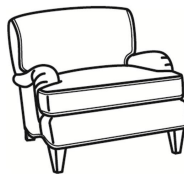

Russel / 8520

DESCRIPTION: Sofa (88W)
 OUTSIDE: 88"W x 40"D x 34"H
 INSIDE: 75"W x 22"D
 SEAT: 20"H
 ARM: 22"H
 THROW PILLOWS: 2 - 20"
 COM: Plain: 16.00 yds
 Repeat of 2-14": 20.00 yds
 Repeat of 15-27": 21.75 yds
 WEIGHT: 130 lbs

L = available in leather

Standard Features:

Tight Back

May be shown with optional features

RUSSEL

Standard Seat Cushion: Hallmark Seat

Also available:

Russel / 8522
 Apt Sofa (78W)
 Outside: 78W x 40D x 34H
 Inside: 65W x 22D

Russel / 8525
 Chair (37W)
 Outside: 37W x 40D x 34H
 Inside: 23W x 22D

Russel / L8520
 Leather Sofa (88W)
 Outside: 88W x 40D x 34H
 Inside: 75W x 22D

Russel / L8522
 Leather Apt Sofa (78W)
 Outside: 78W x 40D x 34H
 Inside: 65W x 22D