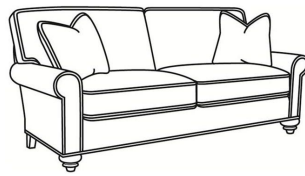

**Bayside / 7772**

DESCRIPTION: Apt Sofa (74W)  
 OUTSIDE: 74"W x 35"D x 37"H  
 INSIDE: 58"W x 21.5"D  
 SEAT: 20"H  
 ARM: 24"H  
 BACK RAIL: 30"H  
 THROW PILLOWS: 2 - 18"  
 COM: Plain: 17.00 yds  
 Repeat of 2-14": 21.25 yds  
 Repeat of 15-27": 23.00 yds  
 WEIGHT: 125 lbs

Standard Features:  
 Box Border Back  
 May be shown with optional features

**BAYSIDE**  
 Standard Seat Cushion: Hallmark Seat  
 Standard Back Pillow: Fiber Back

Also available:

Bayside / 7770  
 Sofa (84W)  
 Outside: 84W x 35D x 37H  
 Inside: 68W x 21.5D

Bayside / 7774  
 Loveseat (60W)  
 Outside: 60W x 35D x 37H  
 Inside: 44W x 21.5D