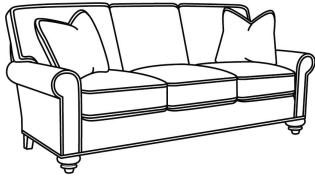

**Bayside / 7772**

DESCRIPTION: Apt Sofa (74W)  
 OUTSIDE: 74"W x 35"D x 37"H  
 INSIDE: 58"W x 21.5"D  
 SEAT: 20"H  
 ARM: 24"H  
 BACK RAIL: 30"H  
 THROW PILLOWS: 2 - 18"  
 COM: Plain: 17.00 yds  
 Repeat of 2-14": 21.25 yds  
 Repeat of 15-27": 23.00 yds  
 WEIGHT: 125 lbs

Standard Features:  
 Box Border Back  
 May be shown with optional features

**BAYSIDE**  
 Standard Seat Cushion: Hallmark Seat  
 Standard Back Pillow: Fiber Back

Also available:

Bayside / 7770  
 Sofa (84W)  
 Outside: 84W x 35D x 37H  
 Inside: 68W x 21.5D

Bayside / 7774  
 Loveseat (60W)  
 Outside: 60W x 35D x 37H  
 Inside: 44W x 21.5D