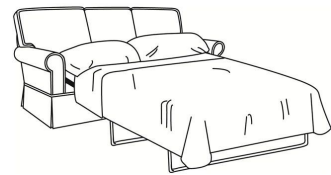

Hudson / 7702-SC

DESCRIPTION: Apt Sofa (74W)
 OUTSIDE: 74"W x 35"D x 37"H
 INSIDE: 58"W x 21.5"D
 SEAT: 21"H
 ARM: 25"H
 BACK RAIL: 30"H
 THROW PILLOWS: 2 - 18"
 COM: Plain: 18.00 yds
 Repeat of 2-14": 22.50 yds
 Repeat of 15-27": 24.50 yds
 WEIGHT: 125 lbs

SC = available slipcovered

S = available as sleeper

Standard Features:

Box Border Back

May be shown with optional features

HUDSON

Standard Seat Cushion: Hallmark Seat
 Standard Back Pillow: Fiber Back

Also available:

Hudson / 7700
 Sofa (84W)
 Outside: 84W x 35D x 37H
 Inside: 68W x 21.5D

Hudson / 7702
 Apt Sofa (74W)
 Outside: 74W x 35D x 37H
 Inside: 58W x 21.5D

Hudson / 7704
 Loveseat (60W)
 Outside: 60W x 35D x 37H
 Inside: 44W x 21.5D

Hudson / 7700-SC
 Slipcovered Sofa (84W)
 Outside: 84W x 35D x 37H
 Inside: 68W x 21.5D

Hudson / 7704-SC
 Slipcovered Loveseat (60W)
 Outside: 60W x 35D x 37H
 Inside: 44W x 21.5D

Hudson / 7700-S
 Queen Sleeper (82W)
 Outside: 82W x 35D x 37H
 Inside: 68W x 21.5D