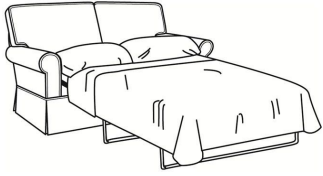

Hudson / 7702-SC

DESCRIPTION: Apt Sofa (74W)
 OUTSIDE: 74"W x 35"D x 37"H
 INSIDE: 58"W x 21.5"D
 SEAT: 21"H
 ARM: 25"H
 BACK RAIL: 30"H
 THROW PILLOWS: 2 - 18"
 COM: Plain: 18.00 yds
 Repeat of 2-14": 22.50 yds
 Repeat of 15-27": 24.50 yds
 WEIGHT: 125 lbs

SC = available slipcovered

S = available as sleeper

Standard Features:

Box Border Back

May be shown with optional features

HUDSON

Standard Seat Cushion: Hallmark Seat
 Standard Back Pillow: Fiber Back

Also available:

Hudson / 7700
 Sofa (84W)
 Outside: 84W x 35D x 37H
 Inside: 68W x 21.5D

Hudson / 7702
 Apt Sofa (74W)
 Outside: 74W x 35D x 37H
 Inside: 58W x 21.5D

Hudson / 7704
 Loveseat (60W)
 Outside: 60W x 35D x 37H
 Inside: 44W x 21.5D

Hudson / 7700-SC
 Slipcovered Sofa (84W)
 Outside: 84W x 35D x 37H
 Inside: 68W x 21.5D

Hudson / 7704-SC
 Slipcovered Loveseat (60W)
 Outside: 60W x 35D x 37H
 Inside: 44W x 21.5D

Hudson / 7700-S
 Queen Sleeper (82W)
 Outside: 82W x 35D x 37H
 Inside: 68W x 21.5D