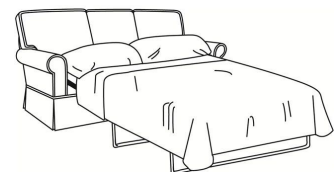

Hudson / 7702

DESCRIPTION: Apt Sofa (74W)
 OUTSIDE: 74"W x 35"D x 37"H
 INSIDE: 58"W x 21.5"D
 SEAT: 21"H
 ARM: 25"H
 BACK RAIL: 30"H
 THROW PILLOWS: 2 - 18"
 COM: Plain: 18.00 yds
 Repeat of 2-14": 22.50 yds
 Repeat of 15-27": 24.50 yds
 WEIGHT: 125 lbs

SC = available slipcovered

S = available as sleeper

Standard Features:

Box Border Back

May be shown with optional features

HUDSON

Standard Seat Cushion: Hallmark Seat
 Standard Back Pillow: Fiber Back

Also available:

Hudson / 7700
 Sofa (84W)
 Outside: 84W x 35D x 37H
 Inside: 68W x 21.5D

Hudson / 7704
 Loveseat (60W)
 Outside: 60W x 35D x 37H
 Inside: 44W x 21.5D

Hudson / 7700-SC
 Slipcovered Sofa (84W)
 Outside: 84W x 35D x 37H
 Inside: 68W x 21.5D

Hudson / 7702-SC
 Slipcovered Apt Sofa (74W)
 Outside: 74W x 35D x 37H
 Inside: 58W x 21.5D

Hudson / 7704-SC
 Slipcovered Loveseat (60W)
 Outside: 60W x 35D x 37H
 Inside: 44W x 21.5D

Hudson / 7700-S
 Queen Sleeper (82W)
 Outside: 82W x 35D x 37H
 Inside: 68W x 21.5D