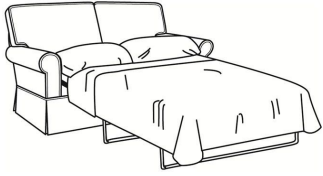

Hudson / 7702

DESCRIPTION: Apt Sofa (74W)
 OUTSIDE: 74"W x 35"D x 37"H
 INSIDE: 58"W x 21.5"D
 SEAT: 21"H
 ARM: 25"H
 BACK RAIL: 30"H
 THROW PILLOWS: 2 - 18"
 COM: Plain: 18.00 yds
 Repeat of 2-14": 22.50 yds
 Repeat of 15-27": 24.50 yds
 WEIGHT: 125 lbs

SC = available slipcovered

S = available as sleeper

Standard Features:

Box Border Back

May be shown with optional features

HUDSON

Standard Seat Cushion: Hallmark Seat
 Standard Back Pillow: Fiber Back

Also available:

Hudson / 7700
 Sofa (84W)
 Outside: 84W x 35D x 37H
 Inside: 68W x 21.5D

Hudson / 7704
 Loveseat (60W)
 Outside: 60W x 35D x 37H
 Inside: 44W x 21.5D

Hudson / 7700-SC
 Slipcovered Sofa (84W)
 Outside: 84W x 35D x 37H
 Inside: 68W x 21.5D

Hudson / 7702-SC
 Slipcovered Apt Sofa (74W)
 Outside: 74W x 35D x 37H
 Inside: 58W x 21.5D

Hudson / 7704-SC
 Slipcovered Loveseat (60W)
 Outside: 60W x 35D x 37H
 Inside: 44W x 21.5D

Hudson / 7700-S
 Queen Sleeper (82W)
 Outside: 82W x 35D x 37H
 Inside: 68W x 21.5D