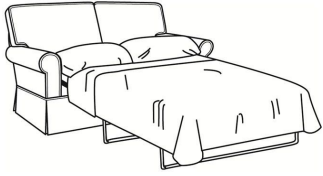

### Hudson / 7700-SC

DESCRIPTION:	Sofa (84W)
OUTSIDE:	84"W x 35"D x 37"H
INSIDE:	68"W x 21.5"D
SEAT:	21"H
ARM:	25"H
BACK RAIL:	30"H
THROW PILLOWS:	2 - 18"
COM:	Plain: 18.50 yds Repeat of 2-14": 23.25 yds Repeat of 15-27": 25.00 yds
WEIGHT:	145 lbs

#### Also available:

Hudson / 7700  
Sofa (84W)  
Outside: 84W x 35D x 37H  
Inside: 68W x 21.5D

Hudson / 7702  
Apt Sofa (74W)  
Outside: 74W x 35D x 37H  
Inside: 58W x 21.5D

Hudson / 7704  
Loveseat (60W)  
Outside: 60W x 35D x 37H  
Inside: 44W x 21.5D

Hudson / 7702-SC  
Slipcovered Apt Sofa (74W)  
Outside: 74W x 35D x 37H  
Inside: 58W x 21.5D

Hudson / 7704-SC  
Slipcovered Loveseat (60W)  
Outside: 60W x 35D x 37H  
Inside: 44W x 21.5D

Hudson / 7700-S  
Queen Sleeper (82W)  
Outside: 82W x 35D x 37H  
Inside: 68W x 21.5D