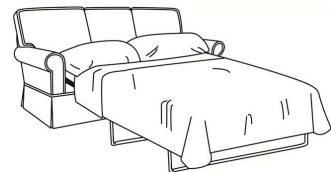

#### Also available:

Hudson / 7700  
Sofa (84W)  
Outside: 84W x 35D x 37H  
Inside: 68W x 21.5D

Hudson / 7702  
Apt Sofa (74W)  
Outside: 74W x 35D x 37H  
Inside: 58W x 21.5D

Hudson / 7704  
Loveseat (60W)  
Outside: 60W x 35D x 37H  
Inside: 44W x 21.5D

Hudson / 7702-SC  
Slipcovered Apt Sofa (74W)  
Outside: 74W x 35D x 37H  
Inside: 58W x 21.5D

Hudson / 7704-SC  
Slipcovered Loveseat (60W)  
Outside: 60W x 35D x 37H  
Inside: 44W x 21.5D

Hudson / 7700-S  
Queen Sleeper (82W)  
Outside: 82W x 35D x 37H  
Inside: 68W x 21.5D