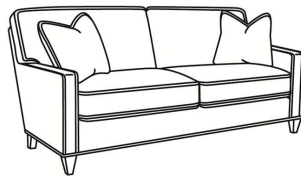

#### Standard Features:

Box Border Back

May be shown with optional features

#### Also available:

Topsider / 7650

Sofa (78W)

Outside: 78W x 35D x 37H

Inside: 68W x 21.5D

Topsider / 7652

Apt Sofa (68W)

Outside: 68W x 35D x 37H