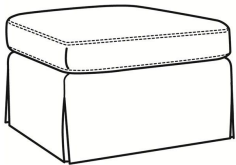

Clara / 7025-SW

DESCRIPTION:	Swivel Chair (28W)
OUTSIDE:	28"W x 39"D x 35"H
INSIDE:	21.5"W x 21"D
SEAT:	19.5"H
ARM:	24"H
BACK RAIL:	35"H
COM:	Plain: 8.00 yds Repeat of 2-14": 10.00 yds Repeat of 15-27": 11.00 yds
WEIGHT:	65 lbs

Standard Features:

- Box Border Back
- Saddle-Stitched
- Standard with small nail trim
- May be shown with optional features

CLARA

Standard Seat Cushion:	Mayfair Seat
Standard Back Pillow:	Fiber Back

Also available: