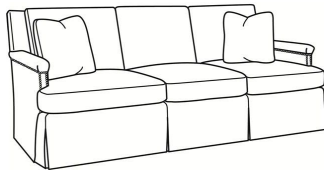

Clara / 7025-SW

DESCRIPTION:	Swivel Chair (28W)
OUTSIDE:	28"W x 39"D x 35"H
INSIDE:	21.5"W x 21"D
SEAT:	19.5"H
ARM:	24"H
BACK RAIL:	35"H
COM:	Plain: 8.00 yds Repeat of 2-14": 10.00 yds Repeat of 15-27": 11.00 yds
WEIGHT:	65 lbs

Standard Features:

- Box Border Back
- Saddle-Stitched
- Standard with small nail trim
- May be shown with optional features

CLARA

Standard Seat Cushion:	Mayfair Seat
Standard Back Pillow:	Fiber Back

Also available:

Clara / 7027
Ottoman (25.5W X 19D)
Outside: 25.5W x 19D x 16.5H
Inside: 0W x 0D

Clara / 7020
Sofa (81W)
Outside: 81W x 39D x 35H
Inside: 74.5W x 21D

Clara / 7020-2
Sofa (81W)
Outside: 81W x 39D x 35H
Inside: 74.5W x 21D