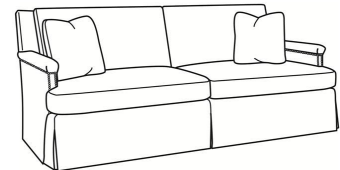

Clara / 7025-SW

DESCRIPTION:	Swivel Chair (28W)
OUTSIDE:	28"W x 39"D x 35"H
INSIDE:	21.5"W x 21"D
SEAT:	19.5"H
ARM:	24"H
BACK RAIL:	35"H
COM:	Plain: 8.00 yds Repeat of 2-14": 10.00 yds Repeat of 15-27": 11.00 yds
WEIGHT:	65 lbs

Standard Features:

- Box Border Back
- Saddle-Stitched
- Standard with small nail trim
- May be shown with optional features

CLARA

Standard Seat Cushion:	Mayfair Seat
Standard Back Pillow:	Fiber Back

Also available:

Clara / 7027
Ottoman (25.5W X 19D)
Outside: 25.5W x 19D x 16.5H
Inside: 0W x 0D

Clara / 7020
Sofa (81W)
Outside: 81W x 39D x 35H
Inside: 74.5W x 21D

Clara / 7020-2
Sofa (81W)
Outside: 81W x 39D x 35H
Inside: 74.5W x 21D