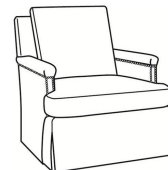

**Clara / 7020-2**

DESCRIPTION:	Sofa (81W)
OUTSIDE:	81"W x 39"D x 35"H
INSIDE:	74.5"W x 21"D
SEAT:	19.5"H
ARM:	24"H
BACK RAIL:	35"H
THROW PILLOWS:	2 - 18"
COM:	Plain: 18.00 yds Repeat of 2-14": 22.50 yds Repeat of 15-27": 24.50 yds
WEIGHT:	105 lbs

Standard Features:

- Box Border Back
- Saddle-Stitched
- Standard with small nail trim
- May be shown with optional features

	<b>CLARA</b>
Standard Seat Cushion:	Mayfair Seat
Standard Back Pillow:	Fiber Back

Also available:

Clara / 7020  
Sofa (81W)  
Outside: 81W x 39D x 35H  
Inside: 74.5W x 21D

Clara / 7025  
Chair (28W)  
Outside: 28W x 39D x 35H  
Inside: 21.5W x 21D

Clara / 7025-SW  
Swivel Chair (28W)  
Outside: 28W x 39D x 35H  
Inside: 21.5W x 21D