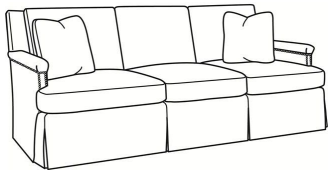

**Clara / 7020-2**

DESCRIPTION:	Sofa (81W)
OUTSIDE:	81"W x 39"D x 35"H
INSIDE:	74.5"W x 21"D
SEAT:	19.5"H
ARM:	24"H
BACK RAIL:	35"H
THROW PILLOWS:	2 - 18"
COM:	Plain: 18.00 yds Repeat of 2-14": 22.50 yds Repeat of 15-27": 24.50 yds
WEIGHT:	105 lbs

Standard Features:

- Box Border Back
- Saddle-Stitched
- Standard with small nail trim
- May be shown with optional features

	<b>CLARA</b>
Standard Seat Cushion:	Mayfair Seat
Standard Back Pillow:	Fiber Back

Also available:

Clara / 7020  
Sofa (81W)  
Outside: 81W x 39D x 35H  
Inside: 74.5W x 21D

Clara / 7025  
Chair (28W)  
Outside: 28W x 39D x 35H  
Inside: 21.5W x 21D

Clara / 7025-SW  
Swivel Chair (28W)  
Outside: 28W x 39D x 35H  
Inside: 21.5W x 21D