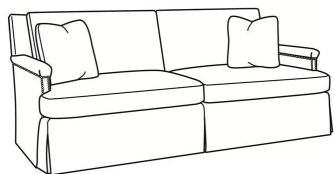

Clara / 7020

DESCRIPTION:	Sofa (81W)
OUTSIDE:	81"W x 39"D x 35"H
INSIDE:	74.5"W x 21"D
SEAT:	19.5"H
ARM:	24"H
BACK RAIL:	35"H
THROW PILLOWS:	2 - 18"
COM:	Plain: 18.00 yds Repeat of 2-14": 22.50 yds Repeat of 15-27": 24.50 yds
WEIGHT:	105 lbs

Standard Features:

- Box Border Back
- Saddle-Stitched
- Standard with small nail trim
- May be shown with optional features

	CLARA
Standard Seat Cushion:	Mayfair Seat
Standard Back Pillow:	Fiber Back

Also available:

Clara / 7020-2
Sofa (81W)
Outside: 81W x 39D x 35H
Inside: 74.5W x 21D

Clara / 7025
Chair (28W)
Outside: 28W x 39D x 35H
Inside: 21.5W x 21D

Clara / 7025-SW
Swivel Chair (28W)
Outside: 28W x 39D x 35H
Inside: 21.5W x 21D