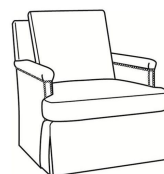

Clara / 7020

DESCRIPTION:	Sofa (81W)
OUTSIDE:	81"W x 39"D x 35"H
INSIDE:	74.5"W x 21"D
SEAT:	19.5"H
ARM:	24"H
BACK RAIL:	35"H
THROW PILLOWS:	2 - 18"
COM:	Plain: 18.00 yds Repeat of 2-14": 22.50 yds Repeat of 15-27": 24.50 yds
WEIGHT:	105 lbs

Standard Features:

- Box Border Back
- Saddle-Stitched
- Standard with small nail trim
- May be shown with optional features

	CLARA
Standard Seat Cushion:	Mayfair Seat
Standard Back Pillow:	Fiber Back

Also available:

Clara / 7020-2
Sofa (81W)
Outside: 81W x 39D x 35H
Inside: 74.5W x 21D

Clara / 7025
Chair (28W)
Outside: 28W x 39D x 35H
Inside: 21.5W x 21D

Clara / 7025-SW
Swivel Chair (28W)
Outside: 28W x 39D x 35H
Inside: 21.5W x 21D