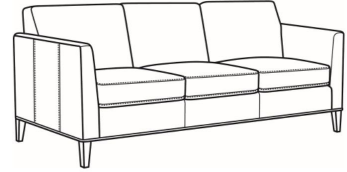

Westport / 6700-05

DESCRIPTION:	Chair (32.5W)
OUTSIDE:	32.5"W x 35"D x 35"H
INSIDE:	23.5"W x 21.5"D
SEAT:	20.5"H
ARM:	28"H
COM:	Plain: 7.50 yds Repeat of 2-14": 9.50 yds Repeat of 15-27": 10.25 yds
WEIGHT:	55 lbs

Westport / L6700-07
Leather Ottoman (27W X 21D)
Outside: 27W x 21D x 18H
Inside: 0W x 0D

Westport / 6700-07
Ottoman (27W X 21D)
Outside: 27W x 21D x 18H
Inside: 0W x 0D

Westport / 6700-00
Sofa (85W)
Outside: 85W x 35D x 35H
Inside: 76W x 21.5D

Westport / 6700-02
Apt Sofa (79W)
Outside: 79W x 35D x 35H
Inside: 70W x 21.5D

Westport / L6700-00
Leather Sofa (85W)
Outside: 85W x 35D x 35H
Inside: 76W x 21.5D

Westport / L6700-02
Leather Apt Sofa (79W)
Outside: 79W x 35D x 35H
Inside: 70W x 21.5D