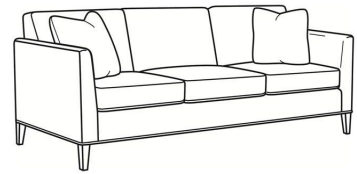

Westport / 6700-05

DESCRIPTION:	Chair (32.5W)
OUTSIDE:	32.5"W x 35"D x 35"H
INSIDE:	23.5"W x 21.5"D
SEAT:	20.5"H
ARM:	28"H
COM:	Plain: 7.50 yds Repeat of 2-14": 9.50 yds Repeat of 15-27": 10.25 yds
WEIGHT:	55 lbs

L = available in leather

Standard Features:

Tight Back

French Seamed

May be shown with optional features

WESTPORT

Standard Seat Cushion: Hallmark Seat

Also available:

Westport / L6700-07
Leather Ottoman (27W X 21D)
Outside: 27W x 21D x 18H
Inside: 0W x 0D

Westport / 6700-07
Ottoman (27W X 21D)
Outside: 27W x 21D x 18H
Inside: 0W x 0D

Westport / 6700-00
Sofa (85W)
Outside: 85W x 35D x 35H
Inside: 76W x 21.5D