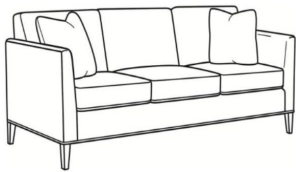

Westport / 6700-05

DESCRIPTION:	Chair (32.5W)
OUTSIDE:	32.5"W x 35"D x 35"H
INSIDE:	23.5"W x 21.5"D
SEAT:	20.5"H
ARM:	28"H
COM:	Plain: 7.50 yds Repeat of 2-14": 9.50 yds Repeat of 15-27": 10.25 yds
WEIGHT:	55 lbs

L = available in leather

Standard Features:

Tight Back

French Seamed

May be shown with optional features

WESTPORT

Standard Seat Cushion: Hallmark Seat

Also available:

Westport / L6700-07
Leather Ottoman (27W X 21D)
Outside: 27W x 21D x 18H
Inside: 0W x 0D

Westport / 6700-07
Ottoman (27W X 21D)
Outside: 27W x 21D x 18H
Inside: 0W x 0D

Westport / 6700-00
Sofa (85W)
Outside: 85W x 35D x 35H
Inside: 76W x 21.5D