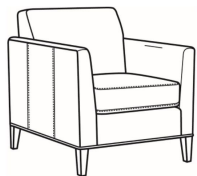

Westport / 6700-05

DESCRIPTION:	Chair (32.5W)
OUTSIDE:	32.5"W x 35"D x 35"H
INSIDE:	23.5"W x 21.5"D
SEAT:	20.5"H
ARM:	28"H
COM:	Plain: 7.50 yds Repeat of 2-14": 9.50 yds Repeat of 15-27": 10.25 yds
WEIGHT:	55 lbs

Westport / L6700-07
Leather Ottoman (27W X 21D)
Outside: 27W x 21D x 18H
Inside: 0W x 0D

Westport / 6700-07
Ottoman (27W X 21D)
Outside: 27W x 21D x 18H
Inside: 0W x 0D

Westport / 6700-00
Sofa (85W)
Outside: 85W x 35D x 35H
Inside: 76W x 21.5D

Westport / 6700-02
Apt Sofa (79W)
Outside: 79W x 35D x 35H
Inside: 70W x 21.5D

Westport / L6700-00
Leather Sofa (85W)
Outside: 85W x 35D x 35H
Inside: 76W x 21.5D

Westport / L6700-02
Leather Apt Sofa (79W)
Outside: 79W x 35D x 35H
Inside: 70W x 21.5D