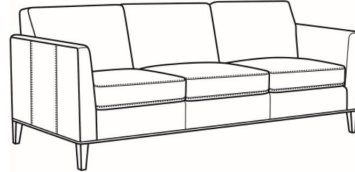

Westport / 6700-05

DESCRIPTION:	Chair (32.5W)
OUTSIDE:	32.5"W x 35"D x 35"H
INSIDE:	23.5"W x 21.5"D
SEAT:	20.5"H
ARM:	28"H
COM:	Plain: 7.50 yds Repeat of 2-14": 9.50 yds Repeat of 15-27": 10.25 yds
WEIGHT:	55 lbs

Westport / L6700-07
Leather Ottoman (27W X 21D)
Outside: 27W x 21D x 18H
Inside: 0W x 0D

Westport / 6700-07
Ottoman (27W X 21D)
Outside: 27W x 21D x 18H
Inside: 0W x 0D

Westport / 6700-00
Sofa (85W)
Outside: 85W x 35D x 35H
Inside: 76W x 21.5D

Westport / 6700-02
Apt Sofa (79W)
Outside: 79W x 35D x 35H
Inside: 70W x 21.5D

Westport / L6700-00
Leather Sofa (85W)
Outside: 85W x 35D x 35H
Inside: 76W x 21.5D

Westport / L6700-02
Leather Apt Sofa (79W)
Outside: 79W x 35D x 35H
Inside: 70W x 21.5D