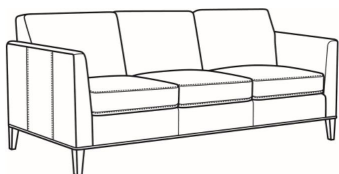

**Westport / 6700-02**

DESCRIPTION:	Apt Sofa (79W)
OUTSIDE:	79"W x 35"D x 35"H
INSIDE:	70"W x 21.5"D
SEAT:	20.5"H
ARM:	28"H
THROW PILLOWS:	2 - 18"
COM:	Plain: 14.00 yds Repeat of 2-14": 17.50 yds Repeat of 15-27": 19.00 yds
WEIGHT:	150 lbs

**L** = available in leather

**Standard Features:**

Tight Back

French Seamed

May be shown with optional features

**WESTPORT**

Standard Seat Cushion: Hallmark Seat

Also available:

Westport / 6700-00  
Sofa (85W)  
Outside: 85W x 35D x 35H  
Inside: 76W x 21.5D

Westport / 6700-05  
Chair (32.5W)  
Outside: 32.5W x 35D x 35H  
Inside: 23.5W x 21.5D

Westport / L6700-00  
Leather Sofa (85W)  
Outside: 85W x 35D x 35H  
Inside: 76W x 21.5D