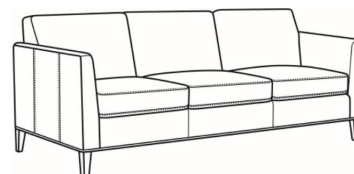

**Westport / 6700-02**

DESCRIPTION:	Apt Sofa (79W)
OUTSIDE:	79"W x 35"D x 35"H
INSIDE:	70"W x 21.5"D
SEAT:	20.5"H
ARM:	28"H
THROW PILLOWS:	2 - 18"
COM:	Plain: 14.00 yds Repeat of 2-14": 17.50 yds Repeat of 15-27": 19.00 yds
WEIGHT:	150 lbs

**L** = available in leather

**Standard Features:**

Tight Back

French Seamed

May be shown with optional features

**WESTPORT**

Standard Seat Cushion: Hallmark Seat

Also available:

Westport / 6700-00  
Sofa (85W)  
Outside: 85W x 35D x 35H  
Inside: 76W x 21.5D

Westport / 6700-05  
Chair (32.5W)  
Outside: 32.5W x 35D x 35H  
Inside: 23.5W x 21.5D

Westport / L6700-00  
Leather Sofa (85W)  
Outside: 85W x 35D x 35H  
Inside: 76W x 21.5D