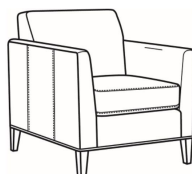

**Westport / 6700-02**

DESCRIPTION:	Apt Sofa (79W)
OUTSIDE:	79"W x 35"D x 35"H
INSIDE:	70"W x 21.5"D
SEAT:	20.5"H
ARM:	28"H
THROW PILLOWS:	2 - 18"
COM:	Plain: 14.00 yds Repeat of 2-14": 17.50 yds Repeat of 15-27": 19.00 yds
WEIGHT:	150 lbs

Westport / 6700-00  
Sofa (85W)  
Outside: 85W x 35D x 35H  
Inside: 76W x 21.5D

Westport / 6700-05  
Chair (32.5W)  
Outside: 32.5W x 35D x 35H  
Inside: 23.5W x 21.5D

Westport / L6700-00  
Leather Sofa (85W)  
Outside: 85W x 35D x 35H  
Inside: 76W x 21.5D

Westport / L6700-02  
Leather Apt Sofa (79W)  
Outside: 79W x 35D x 35H  
Inside: 70W x 21.5D

Westport / L6700-05  
Leather Chair (32.5W)  
Outside: 32.5W x 35D x 35H  
Inside: 23.5W x 21.5D