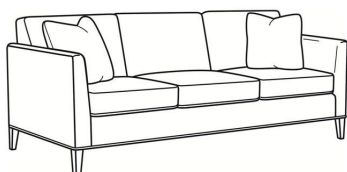

**Westport / 6700-02**

DESCRIPTION:	Apt Sofa (79W)
OUTSIDE:	79"W x 35"D x 35"H
INSIDE:	70"W x 21.5"D
SEAT:	20.5"H
ARM:	28"H
THROW PILLOWS:	2 - 18"
COM:	Plain: 14.00 yds Repeat of 2-14": 17.50 yds Repeat of 15-27": 19.00 yds
WEIGHT:	150 lbs

**L** = available in leather

**Standard Features:**

Tight Back

French Seamed

May be shown with optional features

**WESTPORT**

Standard Seat Cushion: Hallmark Seat

Also available:

Westport / 6700-00  
Sofa (85W)  
Outside: 85W x 35D x 35H  
Inside: 76W x 21.5D

Westport / 6700-05  
Chair (32.5W)  
Outside: 32.5W x 35D x 35H  
Inside: 23.5W x 21.5D

Westport / L6700-00  
Leather Sofa (85W)  
Outside: 85W x 35D x 35H  
Inside: 76W x 21.5D