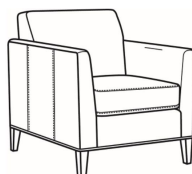

**Westport / 6700-00**

DESCRIPTION:	Sofa (85W)
OUTSIDE:	85"W x 35"D x 35"H
INSIDE:	76"W x 21.5"D
SEAT:	20.5"H
ARM:	28"H
THROW PILLOWS:	2 - 18"
COM:	Plain: 15.00 yds Repeat of 2-14": 18.75 yds Repeat of 15-27": 20.25 yds
WEIGHT:	160 lbs

Westport / 6700-02  
Apt Sofa (79W)  
Outside: 79W x 35D x 35H  
Inside: 70W x 21.5D

Westport / 6700-05  
Chair (32.5W)  
Outside: 32.5W x 35D x 35H  
Inside: 23.5W x 21.5D

Westport / L6700-00  
Leather Sofa (85W)  
Outside: 85W x 35D x 35H  
Inside: 76W x 21.5D

Westport / L6700-02  
Leather Apt Sofa (79W)  
Outside: 79W x 35D x 35H  
Inside: 70W x 21.5D

Westport / L6700-05  
Leather Chair (32.5W)  
Outside: 32.5W x 35D x 35H  
Inside: 23.5W x 21.5D