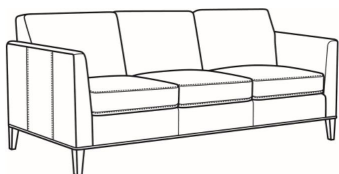

**Westport / 6700-00**

DESCRIPTION:	Sofa (85W)
OUTSIDE:	85"W x 35"D x 35"H
INSIDE:	76"W x 21.5"D
SEAT:	20.5"H
ARM:	28"H
THROW PILLOWS:	2 - 18"
COM:	Plain: 15.00 yds Repeat of 2-14": 18.75 yds Repeat of 15-27": 20.25 yds
WEIGHT:	160 lbs

**L** = available in leather

**Standard Features:**

Tight Back

French Seamed

May be shown with optional features

**WESTPORT**

Standard Seat Cushion: Hallmark Seat

Also available:

Westport / 6700-02  
Apt Sofa (79W)  
Outside: 79W x 35D x 35H  
Inside: 70W x 21.5D

Westport / 6700-05  
Chair (32.5W)  
Outside: 32.5W x 35D x 35H  
Inside: 23.5W x 21.5D

Westport / L6700-00  
Leather Sofa (85W)  
Outside: 85W x 35D x 35H  
Inside: 76W x 21.5D