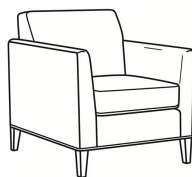

**Westport / 6700-00**

DESCRIPTION:	Sofa (85W)
OUTSIDE:	85"W x 35"D x 35"H
INSIDE:	76"W x 21.5"D
SEAT:	20.5"H
ARM:	28"H
THROW PILLOWS:	2 - 18"
COM:	Plain: 15.00 yds Repeat of 2-14": 18.75 yds Repeat of 15-27": 20.25 yds
WEIGHT:	160 lbs

**L** = available in leather

**Standard Features:**

Tight Back

French Seamed

May be shown with optional features

**WESTPORT**

Standard Seat Cushion: Hallmark Seat

Also available:

Westport / 6700-02  
Apt Sofa (79W)  
Outside: 79W x 35D x 35H  
Inside: 70W x 21.5D

Westport / 6700-05  
Chair (32.5W)  
Outside: 32.5W x 35D x 35H  
Inside: 23.5W x 21.5D

Westport / L6700-00  
Leather Sofa (85W)  
Outside: 85W x 35D x 35H  
Inside: 76W x 21.5D