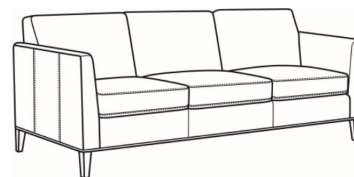

**Westport / 6700-00**

DESCRIPTION:	Sofa (85W)
OUTSIDE:	85"W x 35"D x 35"H
INSIDE:	76"W x 21.5"D
SEAT:	20.5"H
ARM:	28"H
THROW PILLOWS:	2 - 18"
COM:	Plain: 15.00 yds Repeat of 2-14": 18.75 yds Repeat of 15-27": 20.25 yds
WEIGHT:	160 lbs

**L** = available in leather

**Standard Features:**

Tight Back

French Seamed

May be shown with optional features

**WESTPORT**

Standard Seat Cushion: Hallmark Seat

Also available:

Westport / 6700-02  
Apt Sofa (79W)  
Outside: 79W x 35D x 35H  
Inside: 70W x 21.5D

Westport / 6700-05  
Chair (32.5W)  
Outside: 32.5W x 35D x 35H  
Inside: 23.5W x 21.5D

Westport / L6700-00  
Leather Sofa (85W)  
Outside: 85W x 35D x 35H  
Inside: 76W x 21.5D