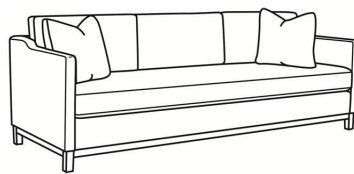

**Ryan / 6000-20B**

DESCRIPTION:	Sofa (84W)
OUTSIDE:	84"W x 36.5"D x 35"H
INSIDE:	78"W x 22"D
SEAT:	20.5"H
ARM:	27"H
BACK RAIL:	29"H
THROW PILLOWS:	2 - 20"
COM:	Plain: 16.00 yds Repeat of 2-14": 20.00 yds Repeat of 15-27": 21.75 yds
WEIGHT:	150 lbs

**L** = available in leather

**Standard Features:**

Box Border Back

Saddle-Stitched

Oak wood base. Wood grain pattern is a natural characteristic of oak

May be shown with optional features

**RYAN**

Standard Seat Cushion: Mayfair Seat  
Standard Back Pillow: Fiber Back

Also available:

Ryan / 6000-01  
Long Sofa (96W)  
Outside: 96W x 36.5D x 35H  
Inside: 90W x 22D

Ryan / 6000-01B  
Long Sofa (96W)  
Outside: 96W x 36.5D x 35H  
Inside: 90W x 22D

Ryan / 6000-20  
Sofa (84W)  
Outside: 84W x 36.5D x 35H  
Inside: 78W x 22D

Ryan / L6000-20B  
Leather Sofa (84W)  
Outside: 84W x 36.5D x 35H  
Inside: 78W x 22D