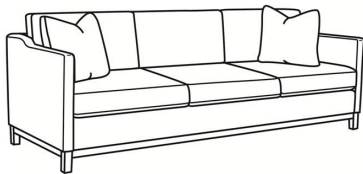

**Ryan / 6000-20B**

DESCRIPTION:	Sofa (84W)
OUTSIDE:	84"W x 36.5"D x 35"H
INSIDE:	78"W x 22"D
SEAT:	20.5"H
ARM:	27"H
BACK RAIL:	29"H
THROW PILLOWS:	2 - 20"
COM:	Plain: 16.00 yds Repeat of 2-14": 20.00 yds Repeat of 15-27": 21.75 yds
WEIGHT:	150 lbs

**L** = available in leather

**Standard Features:**

Box Border Back

Saddle-Stitched

Oak wood base. Wood grain pattern is a natural characteristic of oak

May be shown with optional features

**RYAN**

Standard Seat Cushion: Mayfair Seat  
Standard Back Pillow: Fiber Back

Also available:

Ryan / 6000-01  
Long Sofa (96W)  
Outside: 96W x 36.5D x 35H  
Inside: 90W x 22D

Ryan / 6000-01B  
Long Sofa (96W)  
Outside: 96W x 36.5D x 35H  
Inside: 90W x 22D

Ryan / 6000-20  
Sofa (84W)  
Outside: 84W x 36.5D x 35H  
Inside: 78W x 22D

Ryan / L6000-01  
Leather Long Sofa (96W)  
Outside: 96W x 36.5D x 35H  
Inside: 90W x 22D

Ryan / L6000-01B  
Leather Long Sofa (96W)  
Outside: 96W x 36.5D x 35H  
Inside: 90W x 22D

Ryan / L6000-20  
Leather Sofa (84W)  
Outside: 84W x 36.5D x 35H  
Inside: 78W x 22D