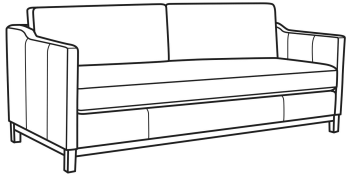

**Ryan / 6000-20B**

DESCRIPTION:	Sofa (84W)
OUTSIDE:	84"W x 36.5"D x 35"H
INSIDE:	78"W x 22"D
SEAT:	20.5"H
ARM:	27"H
BACK RAIL:	29"H
THROW PILLOWS:	2 - 20"
COM:	Plain: 16.00 yds Repeat of 2-14": 20.00 yds Repeat of 15-27": 21.75 yds
WEIGHT:	150 lbs

**L** = available in leather

**Standard Features:**

Box Border Back

Saddle-Stitched

Oak wood base. Wood grain pattern is a natural characteristic of oak

May be shown with optional features

**RYAN**

Standard Seat Cushion: Mayfair Seat  
Standard Back Pillow: Fiber Back

Also available:

Ryan / 6000-01  
Long Sofa (96W)  
Outside: 96W x 36.5D x 35H  
Inside: 90W x 22D

Ryan / 6000-01B  
Long Sofa (96W)  
Outside: 96W x 36.5D x 35H  
Inside: 90W x 22D

Ryan / 6000-20  
Sofa (84W)  
Outside: 84W x 36.5D x 35H  
Inside: 78W x 22D

Ryan / L6000-01  
Leather Long Sofa (96W)  
Outside: 96W x 36.5D x 35H  
Inside: 90W x 22D

Ryan / L6000-01B  
Leather Long Sofa (96W)  
Outside: 96W x 36.5D x 35H  
Inside: 90W x 22D

Ryan / L6000-20  
Leather Sofa (84W)  
Outside: 84W x 36.5D x 35H  
Inside: 78W x 22D