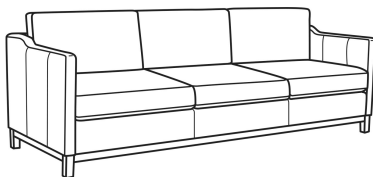

**Ryan / 6000-20B**

DESCRIPTION:	Sofa (84W)
OUTSIDE:	84"W x 36.5"D x 35"H
INSIDE:	78"W x 22"D
SEAT:	20.5"H
ARM:	27"H
BACK RAIL:	29"H
THROW PILLOWS:	2 - 20"
COM:	Plain: 16.00 yds Repeat of 2-14": 20.00 yds Repeat of 15-27": 21.75 yds
WEIGHT:	150 lbs

**L** = available in leather

**Standard Features:**

Box Border Back

Saddle-Stitched

Oak wood base. Wood grain pattern is a natural characteristic of oak

May be shown with optional features

**RYAN**

Standard Seat Cushion: Mayfair Seat  
Standard Back Pillow: Fiber Back

Also available:

Ryan / 6000-01  
Long Sofa (96W)  
Outside: 96W x 36.5D x 35H  
Inside: 90W x 22D

Ryan / 6000-01B  
Long Sofa (96W)  
Outside: 96W x 36.5D x 35H  
Inside: 90W x 22D

Ryan / 6000-20  
Sofa (84W)  
Outside: 84W x 36.5D x 35H  
Inside: 78W x 22D

Ryan / L6000-01  
Leather Long Sofa (96W)  
Outside: 96W x 36.5D x 35H  
Inside: 90W x 22D

Ryan / L6000-01B  
Leather Long Sofa (96W)  
Outside: 96W x 36.5D x 35H  
Inside: 90W x 22D

Ryan / L6000-20  
Leather Sofa (84W)  
Outside: 84W x 36.5D x 35H  
Inside: 78W x 22D