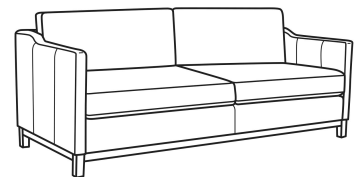

**Ryan / 6000-20B**

DESCRIPTION:	Sofa (84W)
OUTSIDE:	84"W x 36.5"D x 35"H
INSIDE:	78"W x 22"D
SEAT:	20.5"H
ARM:	27"H
BACK RAIL:	29"H
THROW PILLOWS:	2 - 20"
COM:	Plain: 16.00 yds Repeat of 2-14": 20.00 yds Repeat of 15-27": 21.75 yds
WEIGHT:	150 lbs

**L** = available in leather

**Standard Features:**

Box Border Back

Saddle-Stitched

Oak wood base. Wood grain pattern is a natural characteristic of oak

May be shown with optional features

**RYAN**

Standard Seat Cushion: Mayfair Seat  
Standard Back Pillow: Fiber Back

Also available:

Ryan / 6000-01  
Long Sofa (96W)  
Outside: 96W x 36.5D x 35H  
Inside: 90W x 22D

Ryan / 6000-01B  
Long Sofa (96W)  
Outside: 96W x 36.5D x 35H  
Inside: 90W x 22D

Ryan / 6000-20  
Sofa (84W)  
Outside: 84W x 36.5D x 35H  
Inside: 78W x 22D

Ryan / L6000-01  
Leather Long Sofa (96W)  
Outside: 96W x 36.5D x 35H  
Inside: 90W x 22D

Ryan / L6000-01B  
Leather Long Sofa (96W)  
Outside: 96W x 36.5D x 35H  
Inside: 90W x 22D

Ryan / L6000-20  
Leather Sofa (84W)  
Outside: 84W x 36.5D x 35H  
Inside: 78W x 22D