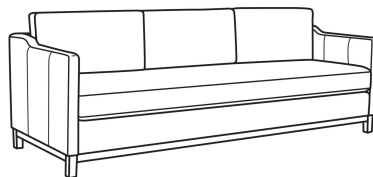

**Ryan / 6000-20B**

DESCRIPTION:	Sofa (84W)
OUTSIDE:	84"W x 36.5"D x 35"H
INSIDE:	78"W x 22"D
SEAT:	20.5"H
ARM:	27"H
BACK RAIL:	29"H
THROW PILLOWS:	2 - 20"
COM:	Plain: 16.00 yds Repeat of 2-14": 20.00 yds Repeat of 15-27": 21.75 yds
WEIGHT:	150 lbs

**L** = available in leather

**Standard Features:**

Box Border Back

Saddle-Stitched

Oak wood base. Wood grain pattern is a natural characteristic of oak

May be shown with optional features

**RYAN**

Standard Seat Cushion: Mayfair Seat  
Standard Back Pillow: Fiber Back

Also available:

Ryan / 6000-01  
Long Sofa (96W)  
Outside: 96W x 36.5D x 35H  
Inside: 90W x 22D

Ryan / 6000-01B  
Long Sofa (96W)  
Outside: 96W x 36.5D x 35H  
Inside: 90W x 22D

Ryan / 6000-20  
Sofa (84W)  
Outside: 84W x 36.5D x 35H  
Inside: 78W x 22D

Ryan / L6000-01  
Leather Long Sofa (96W)  
Outside: 96W x 36.5D x 35H  
Inside: 90W x 22D

Ryan / L6000-01B  
Leather Long Sofa (96W)  
Outside: 96W x 36.5D x 35H  
Inside: 90W x 22D

Ryan / L6000-20  
Leather Sofa (84W)  
Outside: 84W x 36.5D x 35H  
Inside: 78W x 22D