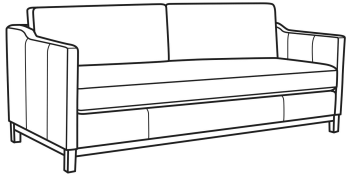

Ryan / 6000-01B

DESCRIPTION:	Long Sofa (96W)
OUTSIDE:	96"W x 36.5"D x 35"H
INSIDE:	90"W x 22"D
SEAT:	20.5"H
ARM:	27"H
BACK RAIL:	29"H
THROW PILLOWS:	2 - 20"
COM:	Plain: 18.00 yds Repeat of 2-14": 22.50 yds Repeat of 15-27": 24.50 yds
WEIGHT:	165 lbs

L = available in leather

Standard Features:

Box Border Back

Saddle-Stitched

Oak wood base. Wood grain pattern is a natural characteristic of oak

May be shown with optional features

RYAN

Standard Seat Cushion: Mayfair Seat
Standard Back Pillow: Fiber Back

Also available:

Ryan / 6000-01
Long Sofa (96W)
Outside: 96W x 36.5D x 35H
Inside: 90W x 22D

Ryan / 6000-20
Sofa (84W)
Outside: 84W x 36.5D x 35H
Inside: 78W x 22D

Ryan / 6000-20B
Sofa (84W)
Outside: 84W x 36.5D x 35H
Inside: 78W x 22D

Ryan / L6000-01
Leather Long Sofa (96W)
Outside: 96W x 36.5D x 35H
Inside: 90W x 22D

Ryan / L6000-01B
Leather Long Sofa (96W)
Outside: 96W x 36.5D x 35H
Inside: 90W x 22D

Ryan / L6000-20
Leather Sofa (84W)
Outside: 84W x 36.5D x 35H
Inside: 78W x 22D