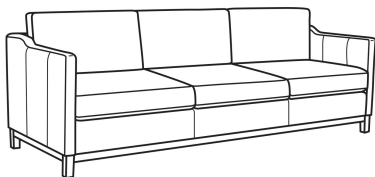

Ryan / 6000-01B

DESCRIPTION:	Long Sofa (96W)
OUTSIDE:	96"W x 36.5"D x 35"H
INSIDE:	90"W x 22"D
SEAT:	20.5"H
ARM:	27"H
BACK RAIL:	29"H
THROW PILLOWS:	2 - 20"
COM:	Plain: 18.00 yds Repeat of 2-14": 22.50 yds Repeat of 15-27": 24.50 yds
WEIGHT:	165 lbs

L = available in leather

Standard Features:

Box Border Back

Saddle-Stitched

Oak wood base. Wood grain pattern is a natural characteristic of oak

May be shown with optional features

RYAN

Standard Seat Cushion: Mayfair Seat
Standard Back Pillow: Fiber Back

Also available:

Ryan / 6000-01
Long Sofa (96W)
Outside: 96W x 36.5D x 35H
Inside: 90W x 22D

Ryan / 6000-20
Sofa (84W)
Outside: 84W x 36.5D x 35H
Inside: 78W x 22D

Ryan / 6000-20B
Sofa (84W)
Outside: 84W x 36.5D x 35H
Inside: 78W x 22D

Ryan / L6000-01
Leather Long Sofa (96W)
Outside: 96W x 36.5D x 35H
Inside: 90W x 22D

Ryan / L6000-01B
Leather Long Sofa (96W)
Outside: 96W x 36.5D x 35H
Inside: 90W x 22D

Ryan / L6000-20
Leather Sofa (84W)
Outside: 84W x 36.5D x 35H
Inside: 78W x 22D