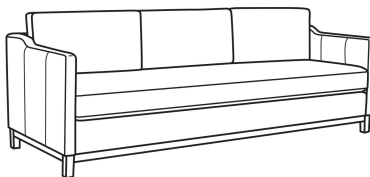

Ryan / 6000-01B

DESCRIPTION:	Long Sofa (96W)
OUTSIDE:	96"W x 36.5"D x 35"H
INSIDE:	90"W x 22"D
SEAT:	20.5"H
ARM:	27"H
BACK RAIL:	29"H
THROW PILLOWS:	2 - 20"
COM:	Plain: 18.00 yds Repeat of 2-14": 22.50 yds Repeat of 15-27": 24.50 yds
WEIGHT:	165 lbs

L = available in leather

Standard Features:

Box Border Back

Saddle-Stitched

Oak wood base. Wood grain pattern is a natural characteristic of oak

May be shown with optional features

RYAN

Standard Seat Cushion: Mayfair Seat
Standard Back Pillow: Fiber Back

Also available:

Ryan / 6000-01
Long Sofa (96W)
Outside: 96W x 36.5D x 35H
Inside: 90W x 22D

Ryan / 6000-20
Sofa (84W)
Outside: 84W x 36.5D x 35H
Inside: 78W x 22D

Ryan / 6000-20B
Sofa (84W)
Outside: 84W x 36.5D x 35H
Inside: 78W x 22D

Ryan / L6000-01
Leather Long Sofa (96W)
Outside: 96W x 36.5D x 35H
Inside: 90W x 22D

Ryan / L6000-01B
Leather Long Sofa (96W)
Outside: 96W x 36.5D x 35H
Inside: 90W x 22D

Ryan / L6000-20
Leather Sofa (84W)
Outside: 84W x 36.5D x 35H
Inside: 78W x 22D