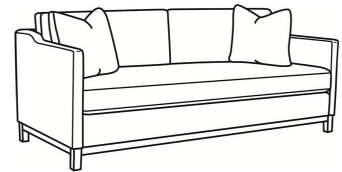

Ryan / 6000-01B

DESCRIPTION:	Long Sofa (96W)
OUTSIDE:	96"W x 36.5"D x 35"H
INSIDE:	90"W x 22"D
SEAT:	20.5"H
ARM:	27"H
BACK RAIL:	29"H
THROW PILLOWS:	2 - 20"
COM:	Plain: 18.00 yds Repeat of 2-14": 22.50 yds Repeat of 15-27": 24.50 yds
WEIGHT:	165 lbs

L = available in leather

Standard Features:

Box Border Back

Saddle-Stitched

Oak wood base. Wood grain pattern is a natural characteristic of oak

May be shown with optional features

RYAN

Standard Seat Cushion: Mayfair Seat
Standard Back Pillow: Fiber Back

Also available:

Ryan / 6000-01
Long Sofa (96W)
Outside: 96W x 36.5D x 35H
Inside: 90W x 22D

Ryan / 6000-20
Sofa (84W)
Outside: 84W x 36.5D x 35H
Inside: 78W x 22D

Ryan / 6000-20B
Sofa (84W)
Outside: 84W x 36.5D x 35H
Inside: 78W x 22D