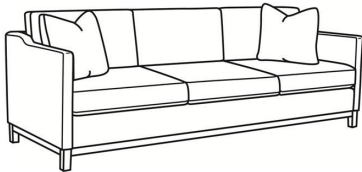

Ryan / 6000-01B

DESCRIPTION:	Long Sofa (96W)
OUTSIDE:	96"W x 36.5"D x 35"H
INSIDE:	90"W x 22"D
SEAT:	20.5"H
ARM:	27"H
BACK RAIL:	29"H
THROW PILLOWS:	2 - 20"
COM:	Plain: 18.00 yds Repeat of 2-14": 22.50 yds Repeat of 15-27": 24.50 yds
WEIGHT:	165 lbs

L = available in leather

Standard Features:

Box Border Back

Saddle-Stitched

Oak wood base. Wood grain pattern is a natural characteristic of oak

May be shown with optional features

RYAN

Standard Seat Cushion: Mayfair Seat
Standard Back Pillow: Fiber Back

Also available:

Ryan / 6000-01
Long Sofa (96W)
Outside: 96W x 36.5D x 35H
Inside: 90W x 22D

Ryan / 6000-20
Sofa (84W)
Outside: 84W x 36.5D x 35H
Inside: 78W x 22D

Ryan / 6000-20B
Sofa (84W)
Outside: 84W x 36.5D x 35H
Inside: 78W x 22D

Ryan / L6000-01
Leather Long Sofa (96W)
Outside: 96W x 36.5D x 35H
Inside: 90W x 22D

Ryan / L6000-01B
Leather Long Sofa (96W)
Outside: 96W x 36.5D x 35H
Inside: 90W x 22D

Ryan / L6000-20
Leather Sofa (84W)
Outside: 84W x 36.5D x 35H
Inside: 78W x 22D