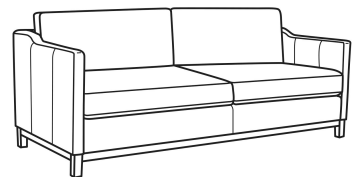

Ryan / 6000-01B

DESCRIPTION:	Long Sofa (96W)
OUTSIDE:	96"W x 36.5"D x 35"H
INSIDE:	90"W x 22"D
SEAT:	20.5"H
ARM:	27"H
BACK RAIL:	29"H
THROW PILLOWS:	2 - 20"
COM:	Plain: 18.00 yds Repeat of 2-14": 22.50 yds Repeat of 15-27": 24.50 yds
WEIGHT:	165 lbs

L = available in leather

Standard Features:

Box Border Back

Saddle-Stitched

Oak wood base. Wood grain pattern is a natural characteristic of oak

May be shown with optional features

RYAN

Standard Seat Cushion: Mayfair Seat
Standard Back Pillow: Fiber Back

Also available:

Ryan / 6000-01
Long Sofa (96W)
Outside: 96W x 36.5D x 35H
Inside: 90W x 22D

Ryan / 6000-20
Sofa (84W)
Outside: 84W x 36.5D x 35H
Inside: 78W x 22D

Ryan / 6000-20B
Sofa (84W)
Outside: 84W x 36.5D x 35H
Inside: 78W x 22D

Ryan / L6000-01
Leather Long Sofa (96W)
Outside: 96W x 36.5D x 35H
Inside: 90W x 22D

Ryan / L6000-01B
Leather Long Sofa (96W)
Outside: 96W x 36.5D x 35H
Inside: 90W x 22D

Ryan / L6000-20
Leather Sofa (84W)
Outside: 84W x 36.5D x 35H
Inside: 78W x 22D