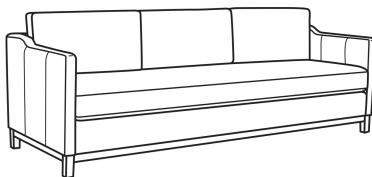

**Ryan / 6000-01**

DESCRIPTION:	Long Sofa (96W)
OUTSIDE:	96"W x 36.5"D x 35"H
INSIDE:	90"W x 22"D
SEAT:	20.5"H
ARM:	27"H
BACK RAIL:	29"H
THROW PILLOWS:	2 - 20"
COM:	Plain: 22.00 yds Repeat of 2-14": 27.50 yds Repeat of 15-27": 29.75 yds
WEIGHT:	165 lbs

**L** = available in leather

**Standard Features:**

Box Border Back

Saddle-Stitched

Oak wood base. Wood grain pattern is a natural characteristic of oak

May be shown with optional features

**RYAN**

Standard Seat Cushion: Mayfair Seat  
Standard Back Pillow: Fiber Back

Also available:

Ryan / 6000-01B  
Long Sofa (96W)  
Outside: 96W x 36.5D x 35H  
Inside: 90W x 22D

Ryan / 6000-20  
Sofa (84W)  
Outside: 84W x 36.5D x 35H  
Inside: 78W x 22D

Ryan / 6000-20B  
Sofa (84W)  
Outside: 84W x 36.5D x 35H  
Inside: 78W x 22D

Ryan / L6000-01  
Leather Long Sofa (96W)  
Outside: 96W x 36.5D x 35H  
Inside: 90W x 22D

Ryan / L6000-01B  
Leather Long Sofa (96W)  
Outside: 96W x 36.5D x 35H  
Inside: 90W x 22D

Ryan / L6000-20  
Leather Sofa (84W)  
Outside: 84W x 36.5D x 35H  
Inside: 78W x 22D