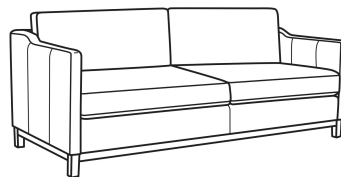

**Ryan / 6000-01**

DESCRIPTION:	Long Sofa (96W)
OUTSIDE:	96"W x 36.5"D x 35"H
INSIDE:	90"W x 22"D
SEAT:	20.5"H
ARM:	27"H
BACK RAIL:	29"H
THROW PILLOWS:	2 - 20"
COM:	Plain: 22.00 yds Repeat of 2-14": 27.50 yds Repeat of 15-27": 29.75 yds
WEIGHT:	165 lbs

**L** = available in leather

**Standard Features:**

Box Border Back

Saddle-Stitched

Oak wood base. Wood grain pattern is a natural characteristic of oak

May be shown with optional features

**RYAN**

Standard Seat Cushion: Mayfair Seat  
Standard Back Pillow: Fiber Back

Also available:

Ryan / 6000-01B  
Long Sofa (96W)  
Outside: 96W x 36.5D x 35H  
Inside: 90W x 22D

Ryan / 6000-20  
Sofa (84W)  
Outside: 84W x 36.5D x 35H  
Inside: 78W x 22D

Ryan / 6000-20B  
Sofa (84W)  
Outside: 84W x 36.5D x 35H  
Inside: 78W x 22D

Ryan / L6000-01  
Leather Long Sofa (96W)  
Outside: 96W x 36.5D x 35H  
Inside: 90W x 22D

Ryan / L6000-01B  
Leather Long Sofa (96W)  
Outside: 96W x 36.5D x 35H  
Inside: 90W x 22D

Ryan / L6000-20  
Leather Sofa (84W)  
Outside: 84W x 36.5D x 35H  
Inside: 78W x 22D