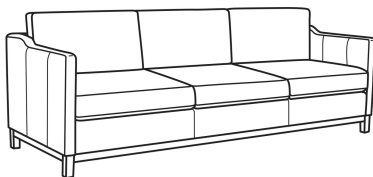

**Ryan / 6000-01**

DESCRIPTION:	Long Sofa (96W)
OUTSIDE:	96"W x 36.5"D x 35"H
INSIDE:	90"W x 22"D
SEAT:	20.5"H
ARM:	27"H
BACK RAIL:	29"H
THROW PILLOWS:	2 - 20"
COM:	Plain: 22.00 yds Repeat of 2-14": 27.50 yds Repeat of 15-27": 29.75 yds
WEIGHT:	165 lbs

**L** = available in leather

**Standard Features:**

Box Border Back

Saddle-Stitched

Oak wood base. Wood grain pattern is a natural characteristic of oak

May be shown with optional features

**RYAN**

Standard Seat Cushion: Mayfair Seat  
Standard Back Pillow: Fiber Back

Also available:

Ryan / 6000-01B  
Long Sofa (96W)  
Outside: 96W x 36.5D x 35H  
Inside: 90W x 22D

Ryan / 6000-20  
Sofa (84W)  
Outside: 84W x 36.5D x 35H  
Inside: 78W x 22D

Ryan / 6000-20B  
Sofa (84W)  
Outside: 84W x 36.5D x 35H  
Inside: 78W x 22D

Ryan / L6000-01  
Leather Long Sofa (96W)  
Outside: 96W x 36.5D x 35H  
Inside: 90W x 22D

Ryan / L6000-01B  
Leather Long Sofa (96W)  
Outside: 96W x 36.5D x 35H  
Inside: 90W x 22D

Ryan / L6000-20  
Leather Sofa (84W)  
Outside: 84W x 36.5D x 35H  
Inside: 78W x 22D