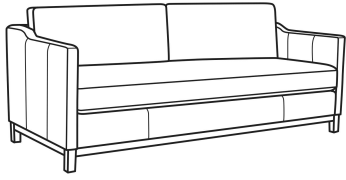

**Ryan / 6000-01**

DESCRIPTION:	Long Sofa (96W)
OUTSIDE:	96"W x 36.5"D x 35"H
INSIDE:	90"W x 22"D
SEAT:	20.5"H
ARM:	27"H
BACK RAIL:	29"H
THROW PILLOWS:	2 - 20"
COM:	Plain: 22.00 yds Repeat of 2-14": 27.50 yds Repeat of 15-27": 29.75 yds
WEIGHT:	165 lbs

**L** = available in leather

**Standard Features:**

Box Border Back

Saddle-Stitched

Oak wood base. Wood grain pattern is a natural characteristic of oak

May be shown with optional features

**RYAN**

Standard Seat Cushion: Mayfair Seat  
Standard Back Pillow: Fiber Back

Also available:

Ryan / 6000-01B  
Long Sofa (96W)  
Outside: 96W x 36.5D x 35H  
Inside: 90W x 22D

Ryan / 6000-20  
Sofa (84W)  
Outside: 84W x 36.5D x 35H  
Inside: 78W x 22D

Ryan / 6000-20B  
Sofa (84W)  
Outside: 84W x 36.5D x 35H  
Inside: 78W x 22D

Ryan / L6000-01  
Leather Long Sofa (96W)  
Outside: 96W x 36.5D x 35H  
Inside: 90W x 22D

Ryan / L6000-01B  
Leather Long Sofa (96W)  
Outside: 96W x 36.5D x 35H  
Inside: 90W x 22D

Ryan / L6000-20  
Leather Sofa (84W)  
Outside: 84W x 36.5D x 35H  
Inside: 78W x 22D