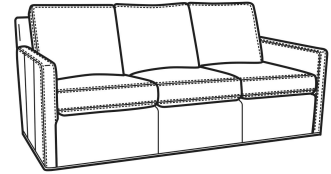

L = available in leather

S = available as sleeper

Standard Features:

Box Border Back

Saddle-Stitched

Twin Sleeper Mattress Size: 32W x 72L x 5H

Length when extended: 90L

May be shown with optional features

Oliver / 5740
 Sofa (74W)
 Outside: 74W x 35D x 34H
 Inside: 67W x 21D

Oliver / 5740-00
 Sofa (80W)
 Outside: 80W x 35D x 34H
 Inside: 73W x 21D

Oliver / 5744
 Loveseat (52W)
 Outside: 52W x 35D x 34H
 Inside: 45W x 21D

Oliver / 5745
 Chair (26.5W)
 Outside: 26.5W x 35D x 34H
 Inside: 20W x 21D

Oliver / 5745-SW
 Swivel Chair (26.5W)
 Outside: 26.5W x 35D x 34H
 Inside: 20W x 21D

Oliver / 5746
 Chair & 1/2 (45.5W)
 Outside: 45.5W x 35D x 34H
 Inside: 40W x 21D

Oliver / 5748
 Ott & 1/2 (39W X 26D)
 Outside: 39W x 26D x 16.5H
 Inside: 0W x 0D

Oliver / 5748-ST
 Storage & 1/2 (39W X 26D)
 Outside: 39W x 26D x 17H
 Inside: 0W x 0D

Oliver / L5740
 Leather Sofa (74W)
 Outside: 74W x 35D x 34H
 Inside: 67W x 21D