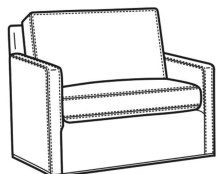

Oliver / L5746-S
Leather Twin Sleeper (45.5W)
Outside: 45.5W x 36D x 34H
Inside: 40W x 21D