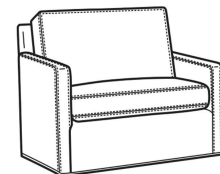

Oliver / 5745
 Chair (26.5W)
 Outside: 26.5W x 35D x 34H
 Inside: 20W x 21D

Oliver / 5745-SW
 Swivel Chair (26.5W)
 Outside: 26.5W x 35D x 34H
 Inside: 20W x 21D

Oliver / 5746
 Chair & 1/2 (45.5W)
 Outside: 45.5W x 35D x 34H
 Inside: 40W x 21D

Oliver / 5748
 Ott & 1/2 (39W X 26D)
 Outside: 39W x 26D x 16.5H
 Inside: 0W x 0D

Oliver / 5748-ST
 Storage & 1/2 (39W X 26D)
 Outside: 39W x 26D x 17H
 Inside: 0W x 0D

Oliver / L5740
 Leather Sofa (74W)
 Outside: 74W x 35D x 34H
 Inside: 67W x 21D

Oliver / L5740-00
 Leather Sofa (80W)
 Outside: 80W x 35D x 34H
 Inside: 73W x 21D

Oliver / L5740-S
 Leather Queen Sleeper (75W)
 Outside: 75W x 36D x 34H
 Inside: 68W x 21D

Oliver / L5742-S
 Leather Full Sleeper (68.5W)
 Outside: 68.5W x 36D x 34H
 Inside: 61.5W x 21D

Oliver / L5744
 Leather Loveseat (52W)
 Outside: 52W x 35D x 34H
 Inside: 45W x 21D

Oliver / L5745
 Leather Chair (26.5W)
 Outside: 26.5W x 35D x 34H
 Inside: 20W x 21D

Oliver / L5745-SW
 Leather Swivel Chair (26.5W)
 Outside: 26.5W x 35D x 34H
 Inside: 20W x 21D