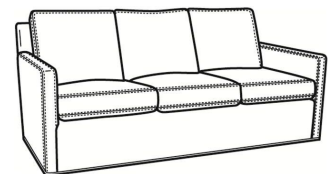

Oliver / 5746-S

DESCRIPTION: Twin Sleeper (45.5W)
 OUTSIDE: 45.5"W x 36"D x 34"H
 INSIDE: 40"W x 21"D
 SEAT: 20"H
 ARM: 24"H
 BACK RAIL: 31"H
 COM: Plain: 11.00 yds
 Repeat of 2-14": 13.75 yds
 Repeat of 15-27": 15.00 yds
 WEIGHT: 155 lbs

L = available in leather

S = available as sleeper

Standard Features:

Box Border Back

Saddle-Stitched

Twin Sleeper Mattress Size: 32W x 72L x 5H

Length when extended: 90L

May be shown with optional features

OLIVER

Standard Seat Cushion: Mayfair Seat
 Standard Back Pillow: Fiber Back

Also available:

Oliver / L5747
 Leather Ottoman (25.5W X 19D)
 Outside: 25.5W x 19D x 16.5H
 Inside: 0W x 0D

Oliver / 5747
 Ottoman (25.5W X 19D)
 Outside: 25.5W x 19D x 16.5H
 Inside: 0W x 0D

Oliver / 5740
 Sofa (74W)
 Outside: 74W x 35D x 34H
 Inside: 67W x 21D

Oliver / 5740-00
 Sofa (80W)
 Outside: 80W x 35D x 34H
 Inside: 73W x 21D

Oliver / 5744
 Loveseat (52W)
 Outside: 52W x 35D x 34H
 Inside: 45W x 21D