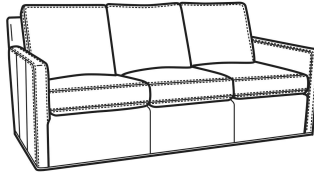

L = available in leather

S = available as sleeper

Standard Features:

Box Border Back

Saddle-Stitched

Twin Sleeper Mattress Size: 32W x 72L x 5H

Length when extended: 90L

May be shown with optional features

Oliver / 5740
 Sofa (74W)
 Outside: 74W x 35D x 34H
 Inside: 67W x 21D

Oliver / 5740-00
 Sofa (80W)
 Outside: 80W x 35D x 34H
 Inside: 73W x 21D

Oliver / 5744
 Loveseat (52W)
 Outside: 52W x 35D x 34H
 Inside: 45W x 21D

Oliver / 5745
 Chair (26.5W)
 Outside: 26.5W x 35D x 34H
 Inside: 20W x 21D

Oliver / 5745-SW
 Swivel Chair (26.5W)
 Outside: 26.5W x 35D x 34H
 Inside: 20W x 21D

Oliver / 5746
 Chair & 1/2 (45.5W)
 Outside: 45.5W x 35D x 34H
 Inside: 40W x 21D

Oliver / 5748
 Ott & 1/2 (39W X 26D)
 Outside: 39W x 26D x 16.5H
 Inside: 0W x 0D

Oliver / 5748-ST
 Storage & 1/2 (39W X 26D)
 Outside: 39W x 26D x 17H
 Inside: 0W x 0D

Oliver / L5740
 Leather Sofa (74W)
 Outside: 74W x 35D x 34H
 Inside: 67W x 21D