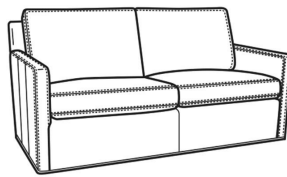

Oliver / 5740
 Sofa (74W)
 Outside: 74W x 35D x 34H
 Inside: 67W x 21D

Oliver / 5740-00
 Sofa (80W)
 Outside: 80W x 35D x 34H
 Inside: 73W x 21D

Oliver / 5744
 Loveseat (52W)
 Outside: 52W x 35D x 34H
 Inside: 45W x 21D

Oliver / 5745
 Chair (26.5W)
 Outside: 26.5W x 35D x 34H
 Inside: 20W x 21D

Oliver / 5745-SW
 Swivel Chair (26.5W)
 Outside: 26.5W x 35D x 34H
 Inside: 20W x 21D

Oliver / 5746
 Chair & 1/2 (45.5W)
 Outside: 45.5W x 35D x 34H
 Inside: 40W x 21D

Oliver / 5748
 Ott & 1/2 (39W X 26D)
 Outside: 39W x 26D x 16.5H
 Inside: 0W x 0D

Oliver / 5748-ST
 Storage & 1/2 (39W X 26D)
 Outside: 39W x 26D x 17H
 Inside: 0W x 0D

Oliver / L5740
 Leather Sofa (74W)
 Outside: 74W x 35D x 34H
 Inside: 67W x 21D

Oliver / L5740-00
 Leather Sofa (80W)
 Outside: 80W x 35D x 34H
 Inside: 73W x 21D

Oliver / L5740-S
 Leather Queen Sleeper (75W)
 Outside: 75W x 36D x 34H
 Inside: 68W x 21D

Oliver / L5742-S
 Leather Full Sleeper (68.5W)
 Outside: 68.5W x 36D x 34H
 Inside: 61.5W x 21D