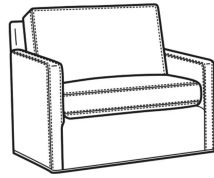

L = available in leather

S = available as sleeper

Standard Features:

Box Border Back

Saddle-Stitched

Twin Sleeper Mattress Size: 32W x 72L x 5H

Length when extended: 90L

May be shown with optional features

OLIVER

Standard Seat Cushion: Mayfair Seat
 Standard Back Pillow: Fiber Back

Also available:

Oliver / L5747
 Leather Ottoman (25.5W X 19D)
 Outside: 25.5W x 19D x 16.5H
 Inside: 0W x 0D

Oliver / 5747
 Ottoman (25.5W X 19D)
 Outside: 25.5W x 19D x 16.5H
 Inside: 0W x 0D

Oliver / 5740
 Sofa (74W)
 Outside: 74W x 35D x 34H
 Inside: 67W x 21D

Oliver / 5740-00
 Sofa (80W)
 Outside: 80W x 35D x 34H
 Inside: 73W x 21D

Oliver / 5744
 Loveseat (52W)
 Outside: 52W x 35D x 34H
 Inside: 45W x 21D

Oliver / 5745
 Chair (26.5W)
 Outside: 26.5W x 35D x 34H
 Inside: 20W x 21D

Oliver / 5745-SW
 Swivel Chair (26.5W)
 Outside: 26.5W x 35D x 34H
 Inside: 20W x 21D

Oliver / 5746
 Chair & 1/2 (45.5W)
 Outside: 45.5W x 35D x 34H
 Inside: 40W x 21D