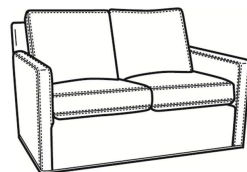

Oliver / 5746-S

DESCRIPTION: Twin Sleeper (45.5W)
 OUTSIDE: 45.5"W x 36"D x 34"H
 INSIDE: 40"W x 21"D
 SEAT: 20"H
 ARM: 24"H
 BACK RAIL: 31"H
 COM: Plain: 11.00 yds
 Repeat of 2-14": 13.75 yds
 Repeat of 15-27": 15.00 yds
 WEIGHT: 155 lbs

L = available in leather

S = available as sleeper

Standard Features:

Box Border Back

Saddle-Stitched

Twin Sleeper Mattress Size: 32W x 72L x 5H

Length when extended: 90L

May be shown with optional features

OLIVER

Standard Seat Cushion: Mayfair Seat
 Standard Back Pillow: Fiber Back

Also available:

Oliver / L5747
 Leather Ottoman (25.5W X 19D)
 Outside: 25.5W x 19D x 16.5H
 Inside: 0W x 0D

Oliver / 5747
 Ottoman (25.5W X 19D)
 Outside: 25.5W x 19D x 16.5H
 Inside: 0W x 0D

Oliver / 5740
 Sofa (74W)
 Outside: 74W x 35D x 34H
 Inside: 67W x 21D

Oliver / 5740-00
 Sofa (80W)
 Outside: 80W x 35D x 34H
 Inside: 73W x 21D

Oliver / 5744
 Loveseat (52W)
 Outside: 52W x 35D x 34H
 Inside: 45W x 21D