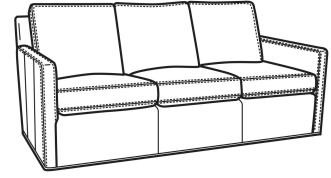

Oliver / L5744
 Leather Loveseat (52W)
 Outside: 52W x 35D x 34H
 Inside: 45W x 21D

Oliver / L5745
 Leather Chair (26.5W)
 Outside: 26.5W x 35D x 34H
 Inside: 20W x 21D

Oliver / L5745-SW
 Leather Swivel Chair (26.5W)
 Outside: 26.5W x 35D x 34H
 Inside: 20W x 21D

Oliver / L5746
 Leather Chair & 1/2 (45.5W)
 Outside: 45.5W x 35D x 34H
 Inside: 40W x 21D

Oliver / L5746-S
 Leather Twin Sleeper (45.5W)
 Outside: 45.5W x 36D x 34H
 Inside: 40W x 21D

Oliver / L5748
 Leather Ott & 1/2 (39W X 26D)
 Outside: 39W x 26D x 16.5H
 Inside: 0W x 0D

Oliver / L5748-ST
 Leather Storage Ott (39W X 26D)
 Outside: 39W x 26D x 17H
 Inside: 0W x 0D

Oliver / 5740-S
Queen Sleeper (75W)
Outside: 75W x 36D x 34H
Inside: 68W x 21D

Oliver / 5742-S
Full Sleeper (68.5W)
Outside: 68.5W x 36D x 34H
Inside: 61.5W x 21D