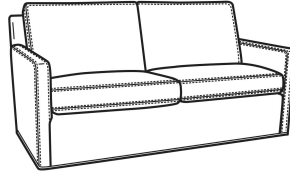

Oliver / 5745
 Chair (26.5W)
 Outside: 26.5W x 35D x 34H
 Inside: 20W x 21D

Oliver / 5745-SW
 Swivel Chair (26.5W)
 Outside: 26.5W x 35D x 34H
 Inside: 20W x 21D

Oliver / 5746
 Chair & 1/2 (45.5W)
 Outside: 45.5W x 35D x 34H
 Inside: 40W x 21D

Oliver / L5744
 Leather Loveseat (52W)
 Outside: 52W x 35D x 34H
 Inside: 45W x 21D

Oliver / L5745
 Leather Chair (26.5W)
 Outside: 26.5W x 35D x 34H
 Inside: 20W x 21D

Oliver / L5745-SW
 Leather Swivel Chair (26.5W)
 Outside: 26.5W x 35D x 34H
 Inside: 20W x 21D

Oliver / L5746
 Leather Chair & 1/2 (45.5W)
 Outside: 45.5W x 35D x 34H
 Inside: 40W x 21D

Oliver / L5746-S
 Leather Twin Sleeper (45.5W)
 Outside: 45.5W x 36D x 34H
 Inside: 40W x 21D

Oliver / L5748
 Leather Ott & 1/2 (39W X 26D)
 Outside: 39W x 26D x 16.5H
 Inside: 0W x 0D

Oliver / L5748-ST
 Leather Storage Ott (39W X 26D)
 Outside: 39W x 26D x 17H
 Inside: 0W x 0D

Oliver / 5740-S
Queen Sleeper (75W)
Outside: 75W x 36D x 34H
Inside: 68W x 21D

Oliver / 5742-S
Full Sleeper (68.5W)
Outside: 68.5W x 36D x 34H
Inside: 61.5W x 21D