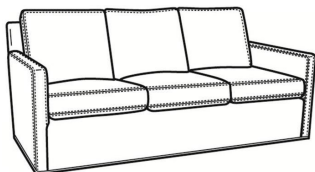

Oliver / 5746-S

DESCRIPTION: Twin Sleeper (45.5W)
 OUTSIDE: 45.5"W x 36"D x 34"H
 INSIDE: 40"W x 21"D
 SEAT: 20"H
 ARM: 24"H
 BACK RAIL: 31"H
 COM: Plain: 11.00 yds
 Repeat of 2-14": 13.75 yds
 Repeat of 15-27": 15.00 yds
 WEIGHT: 155 lbs

L = available in leather

S = available as sleeper

Standard Features:

Box Border Back

Saddle-Stitched

Twin Sleeper Mattress Size: 32W x 72L x 5H

Length when extended: 90L

May be shown with optional features

OLIVER

Standard Seat Cushion: Mayfair Seat
 Standard Back Pillow: Fiber Back

Also available:

Oliver / L5747
 Leather Ottoman (25.5W X 19D)
 Outside: 25.5W x 19D x 16.5H
 Inside: 0W x 0D

Oliver / 5747
 Ottoman (25.5W X 19D)
 Outside: 25.5W x 19D x 16.5H
 Inside: 0W x 0D

Oliver / 5740
 Sofa (74W)
 Outside: 74W x 35D x 34H
 Inside: 67W x 21D

Oliver / 5740-00
 Sofa (80W)
 Outside: 80W x 35D x 34H
 Inside: 73W x 21D

Oliver / 5744
 Loveseat (52W)
 Outside: 52W x 35D x 34H
 Inside: 45W x 21D