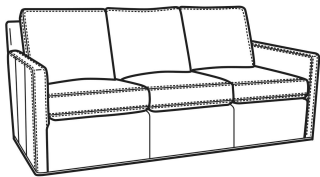

Oliver / 5740
 Sofa (74W)
 Outside: 74W x 35D x 34H
 Inside: 67W x 21D

Oliver / 5740-00
 Sofa (80W)
 Outside: 80W x 35D x 34H
 Inside: 73W x 21D

Oliver / 5744
 Loveseat (52W)
 Outside: 52W x 35D x 34H
 Inside: 45W x 21D

Oliver / 5745
 Chair (26.5W)
 Outside: 26.5W x 35D x 34H
 Inside: 20W x 21D

Oliver / 5745-SW
 Swivel Chair (26.5W)
 Outside: 26.5W x 35D x 34H
 Inside: 20W x 21D

Oliver / 5746
 Chair & 1/2 (45.5W)
 Outside: 45.5W x 35D x 34H
 Inside: 40W x 21D

Oliver / 5748
 Ott & 1/2 (39W X 26D)
 Outside: 39W x 26D x 16.5H
 Inside: 0W x 0D

Oliver / 5748-ST
 Storage & 1/2 (39W X 26D)
 Outside: 39W x 26D x 17H
 Inside: 0W x 0D

Oliver / L5740
 Leather Sofa (74W)
 Outside: 74W x 35D x 34H
 Inside: 67W x 21D

Oliver / L5740-00
 Leather Sofa (80W)
 Outside: 80W x 35D x 34H
 Inside: 73W x 21D

Oliver / L5740-S
 Leather Queen Sleeper (75W)
 Outside: 75W x 36D x 34H
 Inside: 68W x 21D

Oliver / L5742-S
 Leather Full Sleeper (68.5W)
 Outside: 68.5W x 36D x 34H
 Inside: 61.5W x 21D