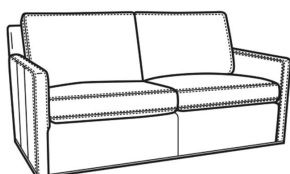

Oliver / 5740-00  
Sofa (80W)  
Outside: 80W x 35D x 34H  
Inside: 73W x 21D

Oliver / 5744  
Loveseat (52W)  
Outside: 52W x 35D x 34H  
Inside: 45W x 21D

Oliver / 5745  
Chair (26.5W)  
Outside: 26.5W x 35D x 34H  
Inside: 20W x 21D

Oliver / 5745-SW  
Swivel Chair (26.5W)  
Outside: 26.5W x 35D x 34H  
Inside: 20W x 21D

Oliver / 5748  
Ott & 1/2 (39W X 26D)  
Outside: 39W x 26D x 16.5H  
Inside: 0W x 0D

Oliver / 5748-ST  
Storage & 1/2 (39W X 26D)  
Outside: 39W x 26D x 17H  
Inside: 0W x 0D

Oliver / L5740  
Leather Sofa (74W)  
Outside: 74W x 35D x 34H  
Inside: 67W x 21D

Oliver / L5740-00  
Leather Sofa (80W)  
Outside: 80W x 35D x 34H  
Inside: 73W x 21D

Oliver / L5740-S  
Leather Queen Sleeper (75W)  
Outside: 75W x 36D x 34H  
Inside: 68W x 21D