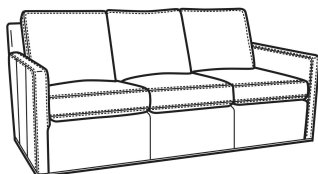

Oliver / 5740-00  
Sofa (80W)  
Outside: 80W x 35D x 34H  
Inside: 73W x 21D

Oliver / 5744  
Loveseat (52W)  
Outside: 52W x 35D x 34H  
Inside: 45W x 21D

Oliver / 5745  
Chair (26.5W)  
Outside: 26.5W x 35D x 34H  
Inside: 20W x 21D

Oliver / 5745-SW  
Swivel Chair (26.5W)  
Outside: 26.5W x 35D x 34H  
Inside: 20W x 21D

Oliver / 5748  
Ott & 1/2 (39W X 26D)  
Outside: 39W x 26D x 16.5H  
Inside: 0W x 0D

Oliver / 5748-ST  
Storage & 1/2 (39W X 26D)  
Outside: 39W x 26D x 17H  
Inside: 0W x 0D

Oliver / L5740  
Leather Sofa (74W)  
Outside: 74W x 35D x 34H  
Inside: 67W x 21D

Oliver / L5740-00  
Leather Sofa (80W)  
Outside: 80W x 35D x 34H  
Inside: 73W x 21D

Oliver / L5740-S  
Leather Queen Sleeper (75W)  
Outside: 75W x 36D x 34H  
Inside: 68W x 21D