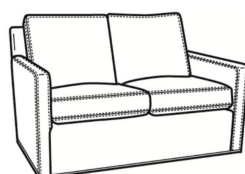

Oliver / L5744
Leather Loveseat (52W)
Outside: 52W x 35D x 34H
Inside: 45W x 21D