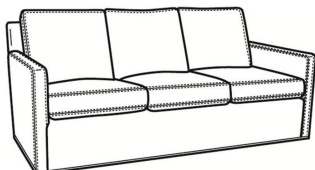

**Oliver / 5746**

DESCRIPTION:	Chair & 1/2 (45.5W)
OUTSIDE:	45.5"W x 35"D x 34"H
INSIDE:	40"W x 21"D
SEAT:	19"H
ARM:	24"H
BACK RAIL:	31"H
COM:	Plain: 10.00 yds Repeat of 2-14": 12.50 yds Repeat of 15-27": 13.50 yds
WEIGHT:	120 lbs

Also available:

Oliver / L5747  
Leather Ottoman (25.5W X 19D)  
Outside: 25.5W x 19D x 16.5H  
Inside: 0W x 0D

Oliver / 5747  
Ottoman (25.5W X 19D)  
Outside: 25.5W x 19D x 16.5H  
Inside: 0W x 0D

Oliver / 5740  
Sofa (74W)  
Outside: 74W x 35D x 34H  
Inside: 67W x 21D

Oliver / 5740-00  
Sofa (80W)  
Outside: 80W x 35D x 34H  
Inside: 73W x 21D

Oliver / 5744  
Loveseat (52W)  
Outside: 52W x 35D x 34H  
Inside: 45W x 21D

Oliver / 5745  
Chair (26.5W)  
Outside: 26.5W x 35D x 34H  
Inside: 20W x 21D

Oliver / 5745-SW  
Swivel Chair (26.5W)  
Outside: 26.5W x 35D x 34H  
Inside: 20W x 21D

Oliver / 5748  
Ott & 1/2 (39W X 26D)  
Outside: 39W x 26D x 16.5H  
Inside: 0W x 0D

Oliver / 5748-ST  
Storage & 1/2 (39W X 26D)  
Outside: 39W x 26D x 17H  
Inside: 0W x 0D