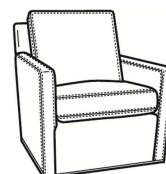

Oliver / L5745
Leather Chair (26.5W)
Outside: 26.5W x 35D x 34H
Inside: 20W x 21D