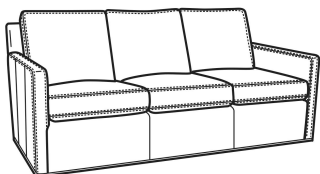

**Oliver / 5746**

DESCRIPTION:	Chair & 1/2 (45.5W)
OUTSIDE:	45.5"W x 35"D x 34"H
INSIDE:	40"W x 21"D
SEAT:	19"H
ARM:	24"H
BACK RAIL:	31"H
COM:	Plain: 10.00 yds Repeat of 2-14": 12.50 yds Repeat of 15-27": 13.50 yds
WEIGHT:	120 lbs

Oliver / 5740-00  
Sofa (80W)  
Outside: 80W x 35D x 34H  
Inside: 73W x 21D

Oliver / 5744  
Loveseat (52W)  
Outside: 52W x 35D x 34H  
Inside: 45W x 21D

Oliver / 5745  
Chair (26.5W)  
Outside: 26.5W x 35D x 34H  
Inside: 20W x 21D

Oliver / 5745-SW  
Swivel Chair (26.5W)  
Outside: 26.5W x 35D x 34H  
Inside: 20W x 21D

Oliver / 5748  
Ott & 1/2 (39W X 26D)  
Outside: 39W x 26D x 16.5H  
Inside: 0W x 0D

Oliver / 5748-ST  
Storage & 1/2 (39W X 26D)  
Outside: 39W x 26D x 17H  
Inside: 0W x 0D