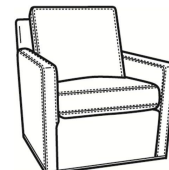

**Oliver / 5746**

DESCRIPTION:	Chair & 1/2 (45.5W)
OUTSIDE:	45.5"W x 35"D x 34"H
INSIDE:	40"W x 21"D
SEAT:	19"H
ARM:	24"H
BACK RAIL:	31"H
COM:	Plain: 10.00 yds Repeat of 2-14": 12.50 yds Repeat of 15-27": 13.50 yds
WEIGHT:	120 lbs

Also available:

Oliver / L5747  
Leather Ottoman (25.5W X 19D)  
Outside: 25.5W x 19D x 16.5H  
Inside: 0W x 0D

Oliver / 5747  
Ottoman (25.5W X 19D)  
Outside: 25.5W x 19D x 16.5H  
Inside: 0W x 0D

Oliver / 5740  
Sofa (74W)  
Outside: 74W x 35D x 34H  
Inside: 67W x 21D

Oliver / 5740-00  
Sofa (80W)  
Outside: 80W x 35D x 34H  
Inside: 73W x 21D

Oliver / 5744  
Loveseat (52W)  
Outside: 52W x 35D x 34H  
Inside: 45W x 21D

Oliver / 5745  
Chair (26.5W)  
Outside: 26.5W x 35D x 34H  
Inside: 20W x 21D

Oliver / 5745-SW  
Swivel Chair (26.5W)  
Outside: 26.5W x 35D x 34H  
Inside: 20W x 21D

Oliver / 5748  
Ott & 1/2 (39W X 26D)  
Outside: 39W x 26D x 16.5H  
Inside: 0W x 0D

Oliver / 5748-ST  
Storage & 1/2 (39W X 26D)  
Outside: 39W x 26D x 17H  
Inside: 0W x 0D