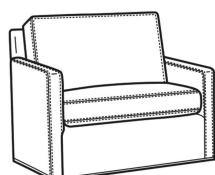

Oliver / 5745-SW  
Swivel Chair (26.5W)  
Outside: 26.5W x 35D x 34H  
Inside: 20W x 21D

Oliver / 5748  
Ott & 1/2 (39W X 26D)  
Outside: 39W x 26D x 16.5H  
Inside: 0W x 0D

Oliver / 5748-ST  
Storage & 1/2 (39W X 26D)  
Outside: 39W x 26D x 17H  
Inside: 0W x 0D

Oliver / L5742-S  
Leather Full Sleeper (68.5W)  
Outside: 68.5W x 36D x 34H  
Inside: 61.5W x 21D

Oliver / L5744  
Leather Loveseat (52W)  
Outside: 52W x 35D x 34H  
Inside: 45W x 21D

Oliver / L5745  
Leather Chair (26.5W)  
Outside: 26.5W x 35D x 34H  
Inside: 20W x 21D

Oliver / L5745-SW  
Leather Swivel Chair (26.5W)  
Outside: 26.5W x 35D x 34H  
Inside: 20W x 21D

Oliver / L5746  
Leather Chair & 1/2 (45.5W)  
Outside: 45.5W x 35D x 34H  
Inside: 40W x 21D

Oliver / L5746-S  
Leather Twin Sleeper (45.5W)  
Outside: 45.5W x 36D x 34H  
Inside: 40W x 21D