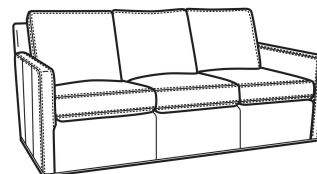

Oliver / 5740-00  
Sofa (80W)  
Outside: 80W x 35D x 34H  
Inside: 73W x 21D

Oliver / 5744  
Loveseat (52W)  
Outside: 52W x 35D x 34H  
Inside: 45W x 21D

Oliver / 5745  
Chair (26.5W)  
Outside: 26.5W x 35D x 34H  
Inside: 20W x 21D

Oliver / 5745-SW  
Swivel Chair (26.5W)  
Outside: 26.5W x 35D x 34H  
Inside: 20W x 21D

Oliver / 5748  
Ott & 1/2 (39W X 26D)  
Outside: 39W x 26D x 16.5H  
Inside: 0W x 0D

Oliver / 5748-ST  
Storage & 1/2 (39W X 26D)  
Outside: 39W x 26D x 17H  
Inside: 0W x 0D

Oliver / L5740  
Leather Sofa (74W)  
Outside: 74W x 35D x 34H  
Inside: 67W x 21D

Oliver / L5740-00  
Leather Sofa (80W)  
Outside: 80W x 35D x 34H  
Inside: 73W x 21D

Oliver / L5740-S  
Leather Queen Sleeper (75W)  
Outside: 75W x 36D x 34H  
Inside: 68W x 21D