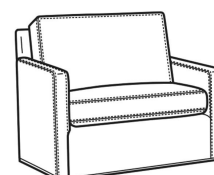

Oliver / L5742-S  
Leather Full Sleeper (68.5W)  
Outside: 68.5W x 36D x 34H  
Inside: 61.5W x 21D

Oliver / L5744  
Leather Loveseat (52W)  
Outside: 52W x 35D x 34H  
Inside: 45W x 21D

Oliver / L5745  
Leather Chair (26.5W)  
Outside: 26.5W x 35D x 34H  
Inside: 20W x 21D

Oliver / L5745-SW  
Leather Swivel Chair (26.5W)  
Outside: 26.5W x 35D x 34H  
Inside: 20W x 21D

Oliver / L5746  
Leather Chair & 1/2 (45.5W)  
Outside: 45.5W x 35D x 34H  
Inside: 40W x 21D

Oliver / L5746-S  
Leather Twin Sleeper (45.5W)  
Outside: 45.5W x 36D x 34H  
Inside: 40W x 21D