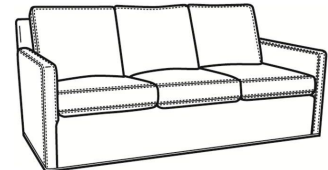

**Oliver / 5746**

DESCRIPTION:	Chair & 1/2 (45.5W)
OUTSIDE:	45.5"W x 35"D x 34"H
INSIDE:	40"W x 21"D
SEAT:	19"H
ARM:	24"H
BACK RAIL:	31"H
COM:	Plain: 10.00 yds Repeat of 2-14": 12.50 yds Repeat of 15-27": 13.50 yds
WEIGHT:	120 lbs

**L** = available in leather

**S** = available as sleeper

**Standard Features:**

Box Border Back

Saddle-Stitched

May be shown with optional features

**OLIVER**

Standard Seat Cushion: Mayfair Seat  
Standard Back Pillow: Fiber Back

Also available:

Oliver / L5747  
Leather Ottoman (25.5W X 19D)  
Outside: 25.5W x 19D x 16.5H  
Inside: 0W x 0D

Oliver / 5747  
Ottoman (25.5W X 19D)  
Outside: 25.5W x 19D x 16.5H  
Inside: 0W x 0D

Oliver / 5740  
Sofa (74W)  
Outside: 74W x 35D x 34H  
Inside: 67W x 21D

Oliver / 5740-00  
Sofa (80W)  
Outside: 80W x 35D x 34H  
Inside: 73W x 21D

Oliver / 5744  
Loveseat (52W)  
Outside: 52W x 35D x 34H  
Inside: 45W x 21D

Oliver / 5745  
Chair (26.5W)  
Outside: 26.5W x 35D x 34H  
Inside: 20W x 21D