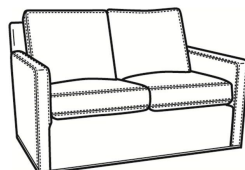

**Oliver / 5746**

DESCRIPTION:	Chair & 1/2 (45.5W)
OUTSIDE:	45.5"W x 35"D x 34"H
INSIDE:	40"W x 21"D
SEAT:	19"H
ARM:	24"H
BACK RAIL:	31"H
COM:	Plain: 10.00 yds Repeat of 2-14": 12.50 yds Repeat of 15-27": 13.50 yds
WEIGHT:	120 lbs

Also available:

Oliver / L5747  
Leather Ottoman (25.5W X 19D)  
Outside: 25.5W x 19D x 16.5H  
Inside: 0W x 0D

Oliver / 5747  
Ottoman (25.5W X 19D)  
Outside: 25.5W x 19D x 16.5H  
Inside: 0W x 0D

Oliver / 5740  
Sofa (74W)  
Outside: 74W x 35D x 34H  
Inside: 67W x 21D

Oliver / 5740-00  
Sofa (80W)  
Outside: 80W x 35D x 34H  
Inside: 73W x 21D

Oliver / 5744  
Loveseat (52W)  
Outside: 52W x 35D x 34H  
Inside: 45W x 21D

Oliver / 5745  
Chair (26.5W)  
Outside: 26.5W x 35D x 34H  
Inside: 20W x 21D

Oliver / 5745-SW  
Swivel Chair (26.5W)  
Outside: 26.5W x 35D x 34H  
Inside: 20W x 21D

Oliver / 5748  
Ott & 1/2 (39W X 26D)  
Outside: 39W x 26D x 16.5H  
Inside: 0W x 0D

Oliver / 5748-ST  
Storage & 1/2 (39W X 26D)  
Outside: 39W x 26D x 17H  
Inside: 0W x 0D