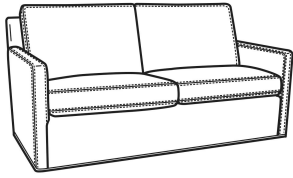

Oliver / 5745-SW  
Swivel Chair (26.5W)  
Outside: 26.5W x 35D x 34H  
Inside: 20W x 21D

Oliver / 5748  
Ott & 1/2 (39W X 26D)  
Outside: 39W x 26D x 16.5H  
Inside: 0W x 0D

Oliver / 5748-ST  
Storage & 1/2 (39W X 26D)  
Outside: 39W x 26D x 17H  
Inside: 0W x 0D

Oliver / L5745-SW  
Leather Swivel Chair (26.5W)  
Outside: 26.5W x 35D x 34H  
Inside: 20W x 21D

Oliver / L5746  
Leather Chair & 1/2 (45.5W)  
Outside: 45.5W x 35D x 34H  
Inside: 40W x 21D

Oliver / L5746-S  
Leather Twin Sleeper (45.5W)  
Outside: 45.5W x 36D x 34H  
Inside: 40W x 21D

Oliver / L5748  
Leather Ott 1/2 (39W X 26D)  
Outside: 39W x 26D x 16.5H  
Inside: 0W x 0D

Oliver / L5748-ST  
Leather Storage Ott (39W X 26D)  
Outside: 39W x 26D x 17H  
Inside: 0W x 0D

Oliver / 5740-S  
Queen Sleeper (75W)  
Outside: 75W x 36D x 34H  
Inside: 68W x 21D