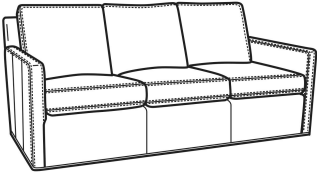

Oliver / 5740
Sofa (74W)
Outside: 74W x 35D x 34H
Inside: 67W x 21D

Oliver / 5740-00
Sofa (80W)
Outside: 80W x 35D x 34H
Inside: 73W x 21D

Oliver / 5744
Loveseat (52W)
Outside: 52W x 35D x 34H
Inside: 45W x 21D

Oliver / 5745-SW
Swivel Chair (26.5W)
Outside: 26.5W x 35D x 34H
Inside: 20W x 21D

Oliver / 5746
 Chair & 1/2 (45.5W)
 Outside: 45.5W x 35D x 34H
 Inside: 40W x 21D

Oliver / 5748
 Ott & 1/2 (39W X 26D)
 Outside: 39W x 26D x 16.5H
 Inside: 0W x 0D

Oliver / 5748-ST
 Storage & 1/2 (39W X 26D)
 Outside: 39W x 26D x 17H
 Inside: 0W x 0D

Oliver / L5740
 Leather Sofa (74W)
 Outside: 74W x 35D x 34H
 Inside: 67W x 21D

Oliver / L5740-00
 Leather Sofa (80W)
 Outside: 80W x 35D x 34H
 Inside: 73W x 21D