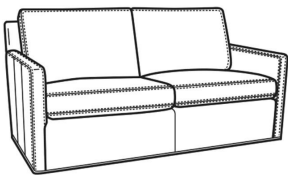

Oliver / 5740
Sofa (74W)
Outside: 74W x 35D x 34H
Inside: 67W x 21D

Oliver / 5740-00
Sofa (80W)
Outside: 80W x 35D x 34H
Inside: 73W x 21D

Oliver / 5744
Loveseat (52W)
Outside: 52W x 35D x 34H
Inside: 45W x 21D

Oliver / 5745-SW
Swivel Chair (26.5W)
Outside: 26.5W x 35D x 34H
Inside: 20W x 21D

Oliver / 5746
 Chair & 1/2 (45.5W)
 Outside: 45.5W x 35D x 34H
 Inside: 40W x 21D

Oliver / 5748
 Ott & 1/2 (39W X 26D)
 Outside: 39W x 26D x 16.5H
 Inside: 0W x 0D

Oliver / 5748-ST
 Storage & 1/2 (39W X 26D)
 Outside: 39W x 26D x 17H
 Inside: 0W x 0D

Oliver / L5740
 Leather Sofa (74W)
 Outside: 74W x 35D x 34H
 Inside: 67W x 21D

Oliver / L5740-00
 Leather Sofa (80W)
 Outside: 80W x 35D x 34H
 Inside: 73W x 21D

Oliver / L5740-S
 Leather Queen Sleeper (75W)
 Outside: 75W x 36D x 34H
 Inside: 68W x 21D

Oliver / L5742-S
 Leather Full Sleeper (68.5W)
 Outside: 68.5W x 36D x 34H
 Inside: 61.5W x 21D

Oliver / L5744
 Leather Loveseat (52W)
 Outside: 52W x 35D x 34H
 Inside: 45W x 21D