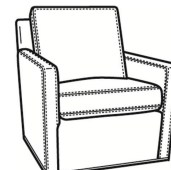

Oliver / 5745

DESCRIPTION:	Chair (26.5W)
OUTSIDE:	26.5"W x 35"D x 34"H
INSIDE:	20"W x 21"D
SEAT:	19"H
ARM:	24"H
BACK RAIL:	31"H
COM:	Plain: 7.00 yds Repeat of 2-14": 8.75 yds Repeat of 15-27": 9.50 yds
WEIGHT:	50 lbs

Mayfair Seat

Standard Back Pillow:

Fiber Back

Also available:

Oliver / L5747
Leather Ottoman (25.5W X 19D)
Outside: 25.5W x 19D x 16.5H
Inside: 0W x 0D

Oliver / 5747
Ottoman (25.5W X 19D)
Outside: 25.5W x 19D x 16.5H
Inside: 0W x 0D

Oliver / 5740
Sofa (74W)
Outside: 74W x 35D x 34H
Inside: 67W x 21D

Oliver / 5740-00
Sofa (80W)
Outside: 80W x 35D x 34H
Inside: 73W x 21D

Oliver / 5744
Loveseat (52W)
Outside: 52W x 35D x 34H
Inside: 45W x 21D

Oliver / 5745-SW
Swivel Chair (26.5W)
Outside: 26.5W x 35D x 34H
Inside: 20W x 21D

Oliver / 5746
 Chair & 1/2 (45.5W)
 Outside: 45.5W x 35D x 34H
 Inside: 40W x 21D

Oliver / 5748
 Ott & 1/2 (39W X 26D)
 Outside: 39W x 26D x 16.5H
 Inside: 0W x 0D