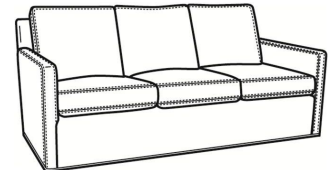

Oliver / 5745

DESCRIPTION:	Chair (26.5W)
OUTSIDE:	26.5"W x 35"D x 34"H
INSIDE:	20"W x 21"D
SEAT:	19"H
ARM:	24"H
BACK RAIL:	31"H
COM:	Plain: 7.00 yds Repeat of 2-14": 8.75 yds Repeat of 15-27": 9.50 yds
WEIGHT:	50 lbs

L = available in leather

S = available as sleeper

Standard Features:

Box Border Back

Saddle-Stitched

May be shown with optional features

OLIVER

Standard Seat Cushion:

Mayfair Seat

Standard Back Pillow:

Fiber Back

Also available:

Oliver / L5747
Leather Ottoman (25.5W X 19D)
Outside: 25.5W x 19D x 16.5H
Inside: 0W x 0D

Oliver / 5747
Ottoman (25.5W X 19D)
Outside: 25.5W x 19D x 16.5H
Inside: 0W x 0D

Oliver / 5740
Sofa (74W)
Outside: 74W x 35D x 34H
Inside: 67W x 21D

Oliver / 5740-00
Sofa (80W)
Outside: 80W x 35D x 34H
Inside: 73W x 21D

Oliver / 5744
Loveseat (52W)
Outside: 52W x 35D x 34H
Inside: 45W x 21D