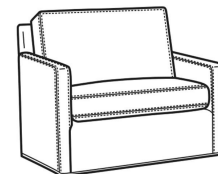

Oliver / 5745-SW
Swivel Chair (26.5W)
Outside: 26.5W x 35D x 34H
Inside: 20W x 21D

Oliver / 5746
 Chair & 1/2 (45.5W)
 Outside: 45.5W x 35D x 34H
 Inside: 40W x 21D

Oliver / 5748
 Ott & 1/2 (39W X 26D)
 Outside: 39W x 26D x 16.5H
 Inside: 0W x 0D

Oliver / 5748-ST
 Storage & 1/2 (39W X 26D)
 Outside: 39W x 26D x 17H
 Inside: 0W x 0D

Oliver / L5740
 Leather Sofa (74W)
 Outside: 74W x 35D x 34H
 Inside: 67W x 21D

Oliver / L5740-00
 Leather Sofa (80W)
 Outside: 80W x 35D x 34H
 Inside: 73W x 21D

Oliver / L5740-S
 Leather Queen Sleeper (75W)
 Outside: 75W x 36D x 34H
 Inside: 68W x 21D

Oliver / L5742-S
 Leather Full Sleeper (68.5W)
 Outside: 68.5W x 36D x 34H
 Inside: 61.5W x 21D

Oliver / L5744
 Leather Loveseat (52W)
 Outside: 52W x 35D x 34H
 Inside: 45W x 21D

Oliver / L5745
 Leather Chair (26.5W)
 Outside: 26.5W x 35D x 34H
 Inside: 20W x 21D

Oliver / L5745-SW
 Leather Swivel Chair (26.5W)
 Outside: 26.5W x 35D x 34H
 Inside: 20W x 21D

Oliver / L5746
 Leather Chair & 1/2 (45.5W)
 Outside: 45.5W x 35D x 34H
 Inside: 40W x 21D