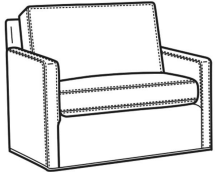

Oliver / 5745

DESCRIPTION:	Chair (26.5W)
OUTSIDE:	26.5"W x 35"D x 34"H
INSIDE:	20"W x 21"D
SEAT:	19"H
ARM:	24"H
BACK RAIL:	31"H
COM:	Plain: 7.00 yds Repeat of 2-14": 8.75 yds Repeat of 15-27": 9.50 yds
WEIGHT:	50 lbs

Mayfair Seat

Standard Back Pillow:

Fiber Back

Also available:

Oliver / L5747
Leather Ottoman (25.5W X 19D)
Outside: 25.5W x 19D x 16.5H
Inside: 0W x 0D

Oliver / 5747
Ottoman (25.5W X 19D)
Outside: 25.5W x 19D x 16.5H
Inside: 0W x 0D

Oliver / 5740
Sofa (74W)
Outside: 74W x 35D x 34H
Inside: 67W x 21D

Oliver / 5740-00
Sofa (80W)
Outside: 80W x 35D x 34H
Inside: 73W x 21D

Oliver / 5744
Loveseat (52W)
Outside: 52W x 35D x 34H
Inside: 45W x 21D

Oliver / 5745-SW
Swivel Chair (26.5W)
Outside: 26.5W x 35D x 34H
Inside: 20W x 21D

Oliver / 5746
 Chair & 1/2 (45.5W)
 Outside: 45.5W x 35D x 34H
 Inside: 40W x 21D

Oliver / 5748
 Ott & 1/2 (39W X 26D)
 Outside: 39W x 26D x 16.5H
 Inside: 0W x 0D