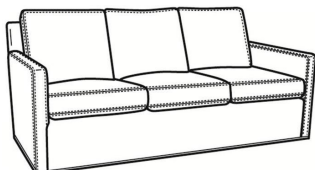

Oliver / 5745

DESCRIPTION:	Chair (26.5W)
OUTSIDE:	26.5"W x 35"D x 34"H
INSIDE:	20"W x 21"D
SEAT:	19"H
ARM:	24"H
BACK RAIL:	31"H
COM:	Plain: 7.00 yds Repeat of 2-14": 8.75 yds Repeat of 15-27": 9.50 yds
WEIGHT:	50 lbs

L = available in leather

S = available as sleeper

Standard Features:

Box Border Back

Saddle-Stitched

May be shown with optional features

OLIVER

Standard Seat Cushion:

Mayfair Seat

Standard Back Pillow:

Fiber Back

Also available:

Oliver / L5747
Leather Ottoman (25.5W X 19D)
Outside: 25.5W x 19D x 16.5H
Inside: 0W x 0D

Oliver / 5747
Ottoman (25.5W X 19D)
Outside: 25.5W x 19D x 16.5H
Inside: 0W x 0D

Oliver / 5740
Sofa (74W)
Outside: 74W x 35D x 34H
Inside: 67W x 21D

Oliver / 5740-00
Sofa (80W)
Outside: 80W x 35D x 34H
Inside: 73W x 21D

Oliver / 5744
Loveseat (52W)
Outside: 52W x 35D x 34H
Inside: 45W x 21D