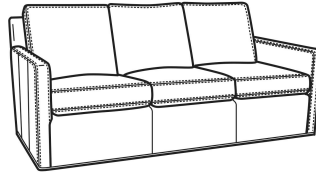

Oliver / 5740
Sofa (74W)
Outside: 74W x 35D x 34H
Inside: 67W x 21D

Oliver / 5740-00
Sofa (80W)
Outside: 80W x 35D x 34H
Inside: 73W x 21D

Oliver / 5744
Loveseat (52W)
Outside: 52W x 35D x 34H
Inside: 45W x 21D

Oliver / 5745-SW
Swivel Chair (26.5W)
Outside: 26.5W x 35D x 34H
Inside: 20W x 21D

Oliver / 5746
 Chair & 1/2 (45.5W)
 Outside: 45.5W x 35D x 34H
 Inside: 40W x 21D

Oliver / 5748
 Ott & 1/2 (39W X 26D)
 Outside: 39W x 26D x 16.5H
 Inside: 0W x 0D

Oliver / 5748-ST
 Storage & 1/2 (39W X 26D)
 Outside: 39W x 26D x 17H
 Inside: 0W x 0D

Oliver / L5740
 Leather Sofa (74W)
 Outside: 74W x 35D x 34H
 Inside: 67W x 21D

Oliver / L5740-00
 Leather Sofa (80W)
 Outside: 80W x 35D x 34H
 Inside: 73W x 21D