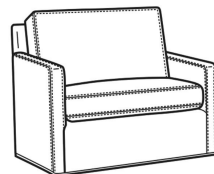

Oliver / 5745-SW
Swivel Chair (26.5W)
Outside: 26.5W x 35D x 34H
Inside: 20W x 21D

Oliver / 5746
 Chair & 1/2 (45.5W)
 Outside: 45.5W x 35D x 34H
 Inside: 40W x 21D

Oliver / 5748
 Ott & 1/2 (39W X 26D)
 Outside: 39W x 26D x 16.5H
 Inside: 0W x 0D

Oliver / 5748-ST
 Storage & 1/2 (39W X 26D)
 Outside: 39W x 26D x 17H
 Inside: 0W x 0D

Oliver / L5740
 Leather Sofa (74W)
 Outside: 74W x 35D x 34H
 Inside: 67W x 21D

Oliver / L5740-00
 Leather Sofa (80W)
 Outside: 80W x 35D x 34H
 Inside: 73W x 21D

Oliver / L5740-S
 Leather Queen Sleeper (75W)
 Outside: 75W x 36D x 34H
 Inside: 68W x 21D

Oliver / L5742-S
 Leather Full Sleeper (68.5W)
 Outside: 68.5W x 36D x 34H
 Inside: 61.5W x 21D

Oliver / L5744
 Leather Loveseat (52W)
 Outside: 52W x 35D x 34H
 Inside: 45W x 21D

Oliver / L5745
 Leather Chair (26.5W)
 Outside: 26.5W x 35D x 34H
 Inside: 20W x 21D

Oliver / L5745-SW
 Leather Swivel Chair (26.5W)
 Outside: 26.5W x 35D x 34H
 Inside: 20W x 21D

Oliver / L5746
 Leather Chair & 1/2 (45.5W)
 Outside: 45.5W x 35D x 34H
 Inside: 40W x 21D