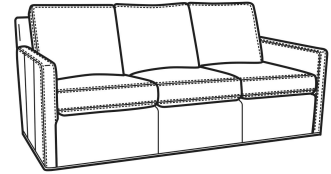

Oliver / 5745

DESCRIPTION:	Chair (26.5W)
OUTSIDE:	26.5"W x 35"D x 34"H
INSIDE:	20"W x 21"D
SEAT:	19"H
ARM:	24"H
BACK RAIL:	31"H
COM:	Plain: 7.00 yds Repeat of 2-14": 8.75 yds Repeat of 15-27": 9.50 yds
WEIGHT:	50 lbs

Oliver / 5740
Sofa (74W)
Outside: 74W x 35D x 34H
Inside: 67W x 21D

Oliver / 5740-00
Sofa (80W)
Outside: 80W x 35D x 34H
Inside: 73W x 21D

Oliver / 5744
Loveseat (52W)
Outside: 52W x 35D x 34H
Inside: 45W x 21D

Oliver / 5745-SW
Swivel Chair (26.5W)
Outside: 26.5W x 35D x 34H
Inside: 20W x 21D

Oliver / 5746
 Chair & 1/2 (45.5W)
 Outside: 45.5W x 35D x 34H
 Inside: 40W x 21D

Oliver / 5748
 Ott & 1/2 (39W X 26D)
 Outside: 39W x 26D x 16.5H
 Inside: 0W x 0D

Oliver / 5748-ST
 Storage & 1/2 (39W X 26D)
 Outside: 39W x 26D x 17H
 Inside: 0W x 0D

Oliver / L5740
 Leather Sofa (74W)
 Outside: 74W x 35D x 34H
 Inside: 67W x 21D

Oliver / L5740-00
 Leather Sofa (80W)
 Outside: 80W x 35D x 34H
 Inside: 73W x 21D