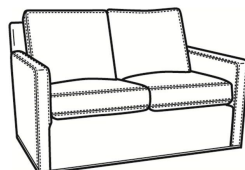

Oliver / 5745

DESCRIPTION:	Chair (26.5W)
OUTSIDE:	26.5"W x 35"D x 34"H
INSIDE:	20"W x 21"D
SEAT:	19"H
ARM:	24"H
BACK RAIL:	31"H
COM:	Plain: 7.00 yds Repeat of 2-14": 8.75 yds Repeat of 15-27": 9.50 yds
WEIGHT:	50 lbs

L = available in leather

S = available as sleeper

Standard Features:

Box Border Back

Saddle-Stitched

May be shown with optional features

OLIVER

Standard Seat Cushion:

Mayfair Seat

Standard Back Pillow:

Fiber Back

Also available:

Oliver / L5747
Leather Ottoman (25.5W X 19D)
Outside: 25.5W x 19D x 16.5H
Inside: 0W x 0D

Oliver / 5747
Ottoman (25.5W X 19D)
Outside: 25.5W x 19D x 16.5H
Inside: 0W x 0D

Oliver / 5740
Sofa (74W)
Outside: 74W x 35D x 34H
Inside: 67W x 21D

Oliver / 5740-00
Sofa (80W)
Outside: 80W x 35D x 34H
Inside: 73W x 21D

Oliver / 5744
Loveseat (52W)
Outside: 52W x 35D x 34H
Inside: 45W x 21D