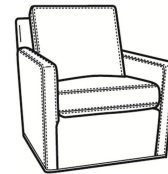

**Oliver / 5744**

DESCRIPTION:	Loveseat (52W)
OUTSIDE:	52"W x 35"D x 34"H
INSIDE:	45"W x 21"D
SEAT:	19"H
ARM:	24"H
BACK RAIL:	31"H
COM:	Plain: 12.00 yds Repeat of 2-14": 15.00 yds Repeat of 15-27": 16.25 yds
WEIGHT:	80 lbs

**L** = available in leather

**S** = available as sleeper

**Standard Features:**

Box Border Back

Saddle-Stitched

May be shown with optional features

**OLIVER**

Standard Seat Cushion: Mayfair Seat  
Standard Back Pillow: Fiber Back

Also available:

Oliver / 5740  
Sofa (74W)  
Outside: 74W x 35D x 34H  
Inside: 67W x 21D

Oliver / 5740-00  
Sofa (80W)  
Outside: 80W x 35D x 34H  
Inside: 73W x 21D

Oliver / 5745  
Chair (26.5W)  
Outside: 26.5W x 35D x 34H  
Inside: 20W x 21D

Oliver / 5745-SW  
Swivel Chair (26.5W)  
Outside: 26.5W x 35D x 34H  
Inside: 20W x 21D

Oliver / 5746  
Chair & 1/2 (45.5W)  
Outside: 45.5W x 35D x 34H  
Inside: 40W x 21D

Oliver / 5748  
Ott & 1/2 (39W X 26D)  
Outside: 39W x 26D x 16.5H  
Inside: 0W x 0D