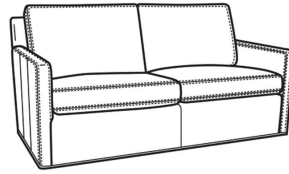

Also available:

Oliver / 5740  
Sofa (74W)  
Outside: 74W x 35D x 34H  
Inside: 67W x 21D

Oliver / 5740-00  
Sofa (80W)  
Outside: 80W x 35D x 34H  
Inside: 73W x 21D

Oliver / 5745  
Chair (26.5W)  
Outside: 26.5W x 35D x 34H  
Inside: 20W x 21D

Oliver / 5745-SW  
Swivel Chair (26.5W)  
Outside: 26.5W x 35D x 34H  
Inside: 20W x 21D

Oliver / 5746  
Chair & 1/2 (45.5W)  
Outside: 45.5W x 35D x 34H  
Inside: 40W x 21D

Oliver / 5748  
Ott & 1/2 (39W X 26D)  
Outside: 39W x 26D x 16.5H  
Inside: 0W x 0D

Oliver / 5748-ST  
Storage & 1/2 (39W X 26D)  
Outside: 39W x 26D x 17H  
Inside: 0W x 0D

Oliver / L5740  
Leather Sofa (74W)  
Outside: 74W x 35D x 34H  
Inside: 67W x 21D

Oliver / L5740-00  
Leather Sofa (80W)  
Outside: 80W x 35D x 34H  
Inside: 73W x 21D

Oliver / L5740-S  
Leather Queen Sleeper (75W)  
Outside: 75W x 36D x 34H  
Inside: 68W x 21D

Oliver / L5742-S  
Leather Full Sleeper (68.5W)  
Outside: 68.5W x 36D x 34H  
Inside: 61.5W x 21D

Oliver / L5744  
Leather Loveseat (52W)  
Outside: 52W x 35D x 34H  
Inside: 45W x 21D