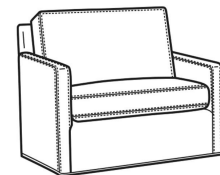

Oliver / 5745-SW  
Swivel Chair (26.5W)  
Outside: 26.5W x 35D x 34H  
Inside: 20W x 21D

Oliver / 5746  
Chair & 1/2 (45.5W)  
Outside: 45.5W x 35D x 34H  
Inside: 40W x 21D

Oliver / 5748  
Ott & 1/2 (39W X 26D)  
Outside: 39W x 26D x 16.5H  
Inside: 0W x 0D

Oliver / 5748-ST  
Storage & 1/2 (39W X 26D)  
Outside: 39W x 26D x 17H  
Inside: 0W x 0D

Oliver / L5740  
Leather Sofa (74W)  
Outside: 74W x 35D x 34H  
Inside: 67W x 21D

Oliver / L5740-00  
Leather Sofa (80W)  
Outside: 80W x 35D x 34H  
Inside: 73W x 21D

Oliver / L5740-S  
Leather Queen Sleeper (75W)  
Outside: 75W x 36D x 34H  
Inside: 68W x 21D

Oliver / L5742-S  
Leather Full Sleeper (68.5W)  
Outside: 68.5W x 36D x 34H  
Inside: 61.5W x 21D

Oliver / L5744  
Leather Loveseat (52W)  
Outside: 52W x 35D x 34H  
Inside: 45W x 21D

Oliver / L5745  
Leather Chair (26.5W)  
Outside: 26.5W x 35D x 34H  
Inside: 20W x 21D

Oliver / L5745-SW  
Leather Swivel Chair (26.5W)  
Outside: 26.5W x 35D x 34H  
Inside: 20W x 21D

Oliver / L5746  
Leather Chair & 1/2 (45.5W)  
Outside: 45.5W x 35D x 34H  
Inside: 40W x 21D