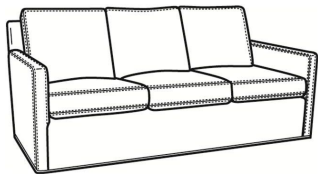

**Oliver / 5744**

DESCRIPTION:	Loveseat (52W)
OUTSIDE:	52"W x 35"D x 34"H
INSIDE:	45"W x 21"D
SEAT:	19"H
ARM:	24"H
BACK RAIL:	31"H
COM:	Plain: 12.00 yds Repeat of 2-14": 15.00 yds Repeat of 15-27": 16.25 yds
WEIGHT:	80 lbs

**L** = available in leather

**S** = available as sleeper

**Standard Features:**

Box Border Back

Saddle-Stitched

May be shown with optional features

**OLIVER**

Standard Seat Cushion: Mayfair Seat  
Standard Back Pillow: Fiber Back

Also available:

Oliver / 5740  
Sofa (74W)  
Outside: 74W x 35D x 34H  
Inside: 67W x 21D

Oliver / 5740-00  
Sofa (80W)  
Outside: 80W x 35D x 34H  
Inside: 73W x 21D

Oliver / 5745  
Chair (26.5W)  
Outside: 26.5W x 35D x 34H  
Inside: 20W x 21D

Oliver / 5745-SW  
Swivel Chair (26.5W)  
Outside: 26.5W x 35D x 34H  
Inside: 20W x 21D

Oliver / 5746  
Chair & 1/2 (45.5W)  
Outside: 45.5W x 35D x 34H  
Inside: 40W x 21D

Oliver / 5748  
Ott & 1/2 (39W X 26D)  
Outside: 39W x 26D x 16.5H  
Inside: 0W x 0D