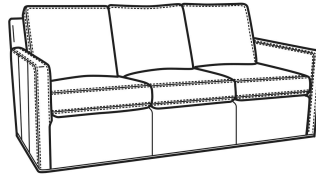

Also available:

Oliver / 5740  
Sofa (74W)  
Outside: 74W x 35D x 34H  
Inside: 67W x 21D

Oliver / 5740-00  
Sofa (80W)  
Outside: 80W x 35D x 34H  
Inside: 73W x 21D

Oliver / 5745  
Chair (26.5W)  
Outside: 26.5W x 35D x 34H  
Inside: 20W x 21D

Oliver / 5745-SW  
Swivel Chair (26.5W)  
Outside: 26.5W x 35D x 34H  
Inside: 20W x 21D

Oliver / 5746  
Chair & 1/2 (45.5W)  
Outside: 45.5W x 35D x 34H  
Inside: 40W x 21D

Oliver / 5748  
Ott & 1/2 (39W X 26D)  
Outside: 39W x 26D x 16.5H  
Inside: 0W x 0D

Oliver / 5748-ST  
Storage & 1/2 (39W X 26D)  
Outside: 39W x 26D x 17H  
Inside: 0W x 0D

Oliver / L5740  
Leather Sofa (74W)  
Outside: 74W x 35D x 34H  
Inside: 67W x 21D

Oliver / L5740-00  
Leather Sofa (80W)  
Outside: 80W x 35D x 34H  
Inside: 73W x 21D