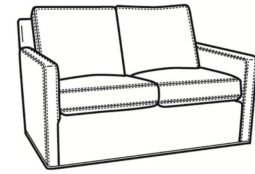

Also available:

Oliver / 5740  
Sofa (74W)  
Outside: 74W x 35D x 34H  
Inside: 67W x 21D

Oliver / 5740-00  
Sofa (80W)  
Outside: 80W x 35D x 34H  
Inside: 73W x 21D

Oliver / 5745  
Chair (26.5W)  
Outside: 26.5W x 35D x 34H  
Inside: 20W x 21D

Oliver / 5745-SW  
Swivel Chair (26.5W)  
Outside: 26.5W x 35D x 34H  
Inside: 20W x 21D

Oliver / 5746  
Chair & 1/2 (45.5W)  
Outside: 45.5W x 35D x 34H  
Inside: 40W x 21D

Oliver / 5748  
Ott & 1/2 (39W X 26D)  
Outside: 39W x 26D x 16.5H  
Inside: 0W x 0D

Oliver / 5748-ST  
Storage & 1/2 (39W X 26D)  
Outside: 39W x 26D x 17H  
Inside: 0W x 0D

Oliver / L5740  
Leather Sofa (74W)  
Outside: 74W x 35D x 34H  
Inside: 67W x 21D

Oliver / L5740-00  
Leather Sofa (80W)  
Outside: 80W x 35D x 34H  
Inside: 73W x 21D

Oliver / L5740-S  
Leather Queen Sleeper (75W)  
Outside: 75W x 36D x 34H  
Inside: 68W x 21D

Oliver / L5742-S  
Leather Full Sleeper (68.5W)  
Outside: 68.5W x 36D x 34H  
Inside: 61.5W x 21D

Oliver / L5744  
Leather Loveseat (52W)  
Outside: 52W x 35D x 34H  
Inside: 45W x 21D