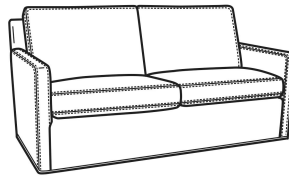

Oliver / 5742-S
Full Sleeper (68.5W)
Outside: 68.5W x 36D x 34H
Inside: 61.5W x 21D