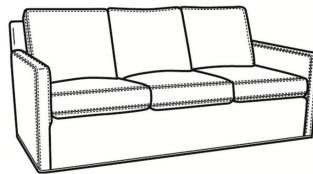

**Oliver / 5744**

DESCRIPTION:	Loveseat (52W)
OUTSIDE:	52"W x 35"D x 34"H
INSIDE:	45"W x 21"D
SEAT:	19"H
ARM:	24"H
BACK RAIL:	31"H
COM:	Plain: 12.00 yds Repeat of 2-14": 15.00 yds Repeat of 15-27": 16.25 yds
WEIGHT:	80 lbs

**L** = available in leather

**S** = available as sleeper

**Standard Features:**

Box Border Back

Saddle-Stitched

May be shown with optional features

**OLIVER**

Standard Seat Cushion: Mayfair Seat  
Standard Back Pillow: Fiber Back

Also available:

Oliver / 5740  
Sofa (74W)  
Outside: 74W x 35D x 34H  
Inside: 67W x 21D

Oliver / 5740-00  
Sofa (80W)  
Outside: 80W x 35D x 34H  
Inside: 73W x 21D

Oliver / 5745  
Chair (26.5W)  
Outside: 26.5W x 35D x 34H  
Inside: 20W x 21D

Oliver / 5745-SW  
Swivel Chair (26.5W)  
Outside: 26.5W x 35D x 34H  
Inside: 20W x 21D

Oliver / 5746  
Chair & 1/2 (45.5W)  
Outside: 45.5W x 35D x 34H  
Inside: 40W x 21D

Oliver / 5748  
Ott & 1/2 (39W X 26D)  
Outside: 39W x 26D x 16.5H  
Inside: 0W x 0D