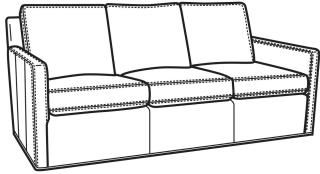

Also available:

Oliver / 5740  
Sofa (74W)  
Outside: 74W x 35D x 34H  
Inside: 67W x 21D

Oliver / 5740-00  
Sofa (80W)  
Outside: 80W x 35D x 34H  
Inside: 73W x 21D

Oliver / 5745  
Chair (26.5W)  
Outside: 26.5W x 35D x 34H  
Inside: 20W x 21D

Oliver / 5745-SW  
Swivel Chair (26.5W)  
Outside: 26.5W x 35D x 34H  
Inside: 20W x 21D

Oliver / 5746  
Chair & 1/2 (45.5W)  
Outside: 45.5W x 35D x 34H  
Inside: 40W x 21D

Oliver / 5748  
Ott & 1/2 (39W X 26D)  
Outside: 39W x 26D x 16.5H  
Inside: 0W x 0D

Oliver / 5748-ST  
Storage & 1/2 (39W X 26D)  
Outside: 39W x 26D x 17H  
Inside: 0W x 0D

Oliver / L5740  
Leather Sofa (74W)  
Outside: 74W x 35D x 34H  
Inside: 67W x 21D

Oliver / L5740-00  
Leather Sofa (80W)  
Outside: 80W x 35D x 34H  
Inside: 73W x 21D