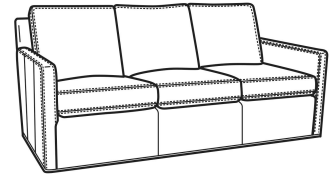

Also available:

Oliver / 5740  
Sofa (74W)  
Outside: 74W x 35D x 34H  
Inside: 67W x 21D

Oliver / 5740-00  
Sofa (80W)  
Outside: 80W x 35D x 34H  
Inside: 73W x 21D

Oliver / 5745  
Chair (26.5W)  
Outside: 26.5W x 35D x 34H  
Inside: 20W x 21D

Oliver / 5745-SW  
Swivel Chair (26.5W)  
Outside: 26.5W x 35D x 34H  
Inside: 20W x 21D

Oliver / 5746  
Chair & 1/2 (45.5W)  
Outside: 45.5W x 35D x 34H  
Inside: 40W x 21D

Oliver / 5748  
Ott & 1/2 (39W X 26D)  
Outside: 39W x 26D x 16.5H  
Inside: 0W x 0D

Oliver / 5748-ST  
Storage & 1/2 (39W X 26D)  
Outside: 39W x 26D x 17H  
Inside: 0W x 0D

Oliver / L5740  
Leather Sofa (74W)  
Outside: 74W x 35D x 34H  
Inside: 67W x 21D

Oliver / L5740-00  
Leather Sofa (80W)  
Outside: 80W x 35D x 34H  
Inside: 73W x 21D