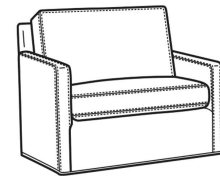

Oliver / 5746-S
Twin Sleeper (45.5W)
Outside: 45.5W x 36D x 34H
Inside: 40W x 21D