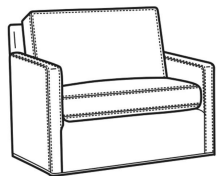

Oliver / 5745-SW  
Swivel Chair (26.5W)  
Outside: 26.5W x 35D x 34H  
Inside: 20W x 21D

Oliver / 5746  
Chair & 1/2 (45.5W)  
Outside: 45.5W x 35D x 34H  
Inside: 40W x 21D

Oliver / 5748  
Ott & 1/2 (39W X 26D)  
Outside: 39W x 26D x 16.5H  
Inside: 0W x 0D

Oliver / 5748-ST  
Storage & 1/2 (39W X 26D)  
Outside: 39W x 26D x 17H  
Inside: 0W x 0D

Oliver / L5740  
Leather Sofa (74W)  
Outside: 74W x 35D x 34H  
Inside: 67W x 21D

Oliver / L5740-00  
Leather Sofa (80W)  
Outside: 80W x 35D x 34H  
Inside: 73W x 21D

Oliver / L5740-S  
Leather Queen Sleeper (75W)  
Outside: 75W x 36D x 34H  
Inside: 68W x 21D

Oliver / L5742-S  
Leather Full Sleeper (68.5W)  
Outside: 68.5W x 36D x 34H  
Inside: 61.5W x 21D

Oliver / L5744  
Leather Loveseat (52W)  
Outside: 52W x 35D x 34H  
Inside: 45W x 21D

Oliver / L5745  
Leather Chair (26.5W)  
Outside: 26.5W x 35D x 34H  
Inside: 20W x 21D

Oliver / L5745-SW  
Leather Swivel Chair (26.5W)  
Outside: 26.5W x 35D x 34H  
Inside: 20W x 21D

Oliver / L5746  
Leather Chair & 1/2 (45.5W)  
Outside: 45.5W x 35D x 34H  
Inside: 40W x 21D