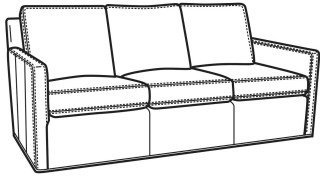

Oliver / 5745-SW  
Swivel Chair (26.5W)  
Outside: 26.5W x 35D x 34H  
Inside: 20W x 21D

Oliver / 5746  
Chair & 1/2 (45.5W)  
Outside: 45.5W x 35D x 34H  
Inside: 40W x 21D

Oliver / 5748  
Ott & 1/2 (39W X 26D)  
Outside: 39W x 26D x 16.5H  
Inside: 0W x 0D

Oliver / L5745  
Leather Chair (26.5W)  
Outside: 26.5W x 35D x 34H  
Inside: 20W x 21D

Oliver / L5745-SW  
Leather Swivel Chair (26.5W)  
Outside: 26.5W x 35D x 34H  
Inside: 20W x 21D

Oliver / L5746  
Leather Chair & 1/2 (45.5W)  
Outside: 45.5W x 35D x 34H  
Inside: 40W x 21D

Oliver / L5746-S  
Leather Twin Sleeper (45.5W)  
Outside: 45.5W x 36D x 34H  
Inside: 40W x 21D

Oliver / L5748  
Leather Ott & 1/2 (39W X 26D)  
Outside: 39W x 26D x 16.5H  
Inside: 0W x 0D

Oliver / L5748-ST  
Leather Storage Ott (39W X 26D)  
Outside: 39W x 26D x 17H  
Inside: 0W x 0D

Oliver / 5740-S  
Queen Sleeper (75W)  
Outside: 75W x 36D x 34H  
Inside: 68W x 21D

Oliver / 5742-S  
Full Sleeper (68.5W)  
Outside: 68.5W x 36D x 34H  
Inside: 61.5W x 21D

Oliver / 5746-S  
Twin Sleeper (45.5W)  
Outside: 45.5W x 36D x 34H  
Inside: 40W x 21D