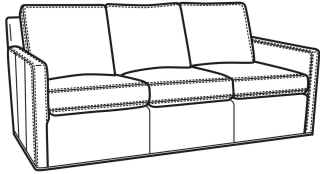

#### Also available:

Oliver / 5740  
Sofa (74W)  
Outside: 74W x 35D x 34H  
Inside: 67W x 21D

Oliver / 5740-00  
Sofa (80W)  
Outside: 80W x 35D x 34H  
Inside: 73W x 21D

Oliver / 5744  
Loveseat (52W)  
Outside: 52W x 35D x 34H  
Inside: 45W x 21D

Oliver / 5745  
Chair (26.5W)  
Outside: 26.5W x 35D x 34H  
Inside: 20W x 21D

Oliver / 5745-SW  
Swivel Chair (26.5W)  
Outside: 26.5W x 35D x 34H  
Inside: 20W x 21D

Oliver / 5746  
Chair & 1/2 (45.5W)  
Outside: 45.5W x 35D x 34H  
Inside: 40W x 21D

Oliver / 5748  
 Ott & 1/2 (39W X 26D)  
 Outside: 39W x 26D x 16.5H  
 Inside: 0W x 0D

Oliver / 5748-ST  
 Storage & 1/2 (39W X 26D)  
 Outside: 39W x 26D x 17H  
 Inside: 0W x 0D

Oliver / L5740  
 Leather Sofa (74W)  
 Outside: 74W x 35D x 34H  
 Inside: 67W x 21D