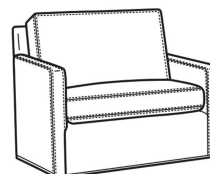

#### Standard Features:

Box Border Back

Saddle-Stitched

Queen Sleeper Mattress Size: 60W x 75L x 6H

Length when extended: 93L

May be shown with optional features

#### Also available:

Oliver / 5740  
Sofa (74W)  
Outside: 74W x 35D x 34H  
Inside: 67W x 21D

Oliver / 5740-00  
Sofa (80W)  
Outside: 80W x 35D x 34H  
Inside: 73W x 21D

Oliver / 5744  
Loveseat (52W)  
Outside: 52W x 35D x 34H  
Inside: 45W x 21D

Oliver / 5745  
Chair (26.5W)  
Outside: 26.5W x 35D x 34H  
Inside: 20W x 21D

Oliver / 5745-SW  
Swivel Chair (26.5W)  
Outside: 26.5W x 35D x 34H  
Inside: 20W x 21D

Oliver / 5746  
Chair & 1/2 (45.5W)  
Outside: 45.5W x 35D x 34H  
Inside: 40W x 21D