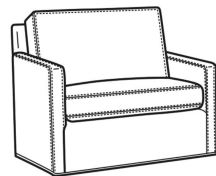

Oliver / L5746-S
Leather Twin Sleeper (45.5W)
Outside: 45.5W x 36D x 34H
Inside: 40W x 21D