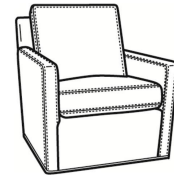

Oliver / 5745  
Chair (26.5W)  
Outside: 26.5W x 35D x 34H  
Inside: 20W x 21D

Oliver / 5745-SW  
Swivel Chair (26.5W)  
Outside: 26.5W x 35D x 34H  
Inside: 20W x 21D

Oliver / 5746  
Chair & 1/2 (45.5W)  
Outside: 45.5W x 35D x 34H  
Inside: 40W x 21D

Oliver / L5740-00  
 Leather Sofa (80W)  
 Outside: 80W x 35D x 34H  
 Inside: 73W x 21D

Oliver / L5740-S  
 Leather Queen Sleeper (75W)  
 Outside: 75W x 36D x 34H  
 Inside: 68W x 21D

Oliver / L5742-S  
 Leather Full Sleeper (68.5W)  
 Outside: 68.5W x 36D x 34H  
 Inside: 61.5W x 21D

Oliver / L5744  
 Leather Loveseat (52W)  
 Outside: 52W x 35D x 34H  
 Inside: 45W x 21D

Oliver / L5745  
 Leather Chair (26.5W)  
 Outside: 26.5W x 35D x 34H  
 Inside: 20W x 21D

Oliver / L5745-SW  
 Leather Swivel Chair (26.5W)  
 Outside: 26.5W x 35D x 34H  
 Inside: 20W x 21D