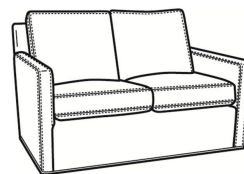

#### Standard Features:

Box Border Back

Saddle-Stitched

Queen Sleeper Mattress Size: 60W x 75L x 6H

Length when extended: 93L

May be shown with optional features

### OLIVER

Standard Seat Cushion: Mayfair Seat  
Standard Back Pillow: Fiber Back

#### Also available:

Oliver / 5740  
Sofa (74W)  
Outside: 74W x 35D x 34H  
Inside: 67W x 21D

Oliver / 5740-00  
Sofa (80W)  
Outside: 80W x 35D x 34H  
Inside: 73W x 21D

Oliver / 5744  
Loveseat (52W)  
Outside: 52W x 35D x 34H  
Inside: 45W x 21D