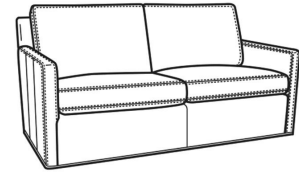

#### Also available:

Oliver / 5740  
Sofa (74W)  
Outside: 74W x 35D x 34H  
Inside: 67W x 21D

Oliver / 5740-00  
Sofa (80W)  
Outside: 80W x 35D x 34H  
Inside: 73W x 21D

Oliver / 5744  
Loveseat (52W)  
Outside: 52W x 35D x 34H  
Inside: 45W x 21D

Oliver / 5745  
Chair (26.5W)  
Outside: 26.5W x 35D x 34H  
Inside: 20W x 21D

Oliver / 5745-SW  
Swivel Chair (26.5W)  
Outside: 26.5W x 35D x 34H  
Inside: 20W x 21D

Oliver / 5746  
Chair & 1/2 (45.5W)  
Outside: 45.5W x 35D x 34H  
Inside: 40W x 21D

Oliver / 5748  
 Ott & 1/2 (39W X 26D)  
 Outside: 39W x 26D x 16.5H  
 Inside: 0W x 0D

Oliver / 5748-ST  
 Storage & 1/2 (39W X 26D)  
 Outside: 39W x 26D x 17H  
 Inside: 0W x 0D

Oliver / L5740  
 Leather Sofa (74W)  
 Outside: 74W x 35D x 34H  
 Inside: 67W x 21D

Oliver / L5740-00  
 Leather Sofa (80W)  
 Outside: 80W x 35D x 34H  
 Inside: 73W x 21D

Oliver / L5740-S  
 Leather Queen Sleeper (75W)  
 Outside: 75W x 36D x 34H  
 Inside: 68W x 21D

Oliver / L5742-S  
 Leather Full Sleeper (68.5W)  
 Outside: 68.5W x 36D x 34H  
 Inside: 61.5W x 21D