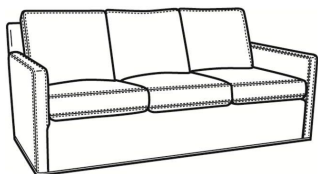

### Oliver / 5740-S

DESCRIPTION:	Queen Sleeper (75W)
OUTSIDE:	75"W x 36"D x 34"H
INSIDE:	68"W x 21"D
SEAT:	20"H
ARM:	24"H
BACK RAIL:	31"H
COM:	Plain: 15.00 yds Repeat of 2-14": 18.75 yds Repeat of 15-27": 20.25 yds
WEIGHT:	260 lbs

#### Standard Features:

Box Border Back

Saddle-Stitched

Queen Sleeper Mattress Size: 60W x 75L x 6H

Length when extended: 93L

May be shown with optional features

### OLIVER

Standard Seat Cushion: Mayfair Seat  
Standard Back Pillow: Fiber Back

#### Also available:

Oliver / 5740  
Sofa (74W)  
Outside: 74W x 35D x 34H  
Inside: 67W x 21D

Oliver / 5740-00  
Sofa (80W)  
Outside: 80W x 35D x 34H  
Inside: 73W x 21D

Oliver / 5744  
Loveseat (52W)  
Outside: 52W x 35D x 34H  
Inside: 45W x 21D