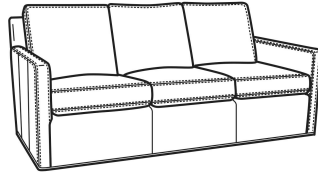

#### Also available:

Oliver / 5740  
Sofa (74W)  
Outside: 74W x 35D x 34H  
Inside: 67W x 21D

Oliver / 5740-00  
Sofa (80W)  
Outside: 80W x 35D x 34H  
Inside: 73W x 21D

Oliver / 5744  
Loveseat (52W)  
Outside: 52W x 35D x 34H  
Inside: 45W x 21D

Oliver / 5745  
Chair (26.5W)  
Outside: 26.5W x 35D x 34H  
Inside: 20W x 21D

Oliver / 5745-SW  
Swivel Chair (26.5W)  
Outside: 26.5W x 35D x 34H  
Inside: 20W x 21D

Oliver / 5746  
Chair & 1/2 (45.5W)  
Outside: 45.5W x 35D x 34H  
Inside: 40W x 21D

Oliver / 5748  
 Ott & 1/2 (39W X 26D)  
 Outside: 39W x 26D x 16.5H  
 Inside: 0W x 0D

Oliver / 5748-ST  
 Storage & 1/2 (39W X 26D)  
 Outside: 39W x 26D x 17H  
 Inside: 0W x 0D

Oliver / L5740  
 Leather Sofa (74W)  
 Outside: 74W x 35D x 34H  
 Inside: 67W x 21D

Oliver / L5740-00  
 Leather Sofa (80W)  
 Outside: 80W x 35D x 34H  
 Inside: 73W x 21D

Oliver / L5740-S  
 Leather Queen Sleeper (75W)  
 Outside: 75W x 36D x 34H  
 Inside: 68W x 21D

Oliver / L5742-S  
 Leather Full Sleeper (68.5W)  
 Outside: 68.5W x 36D x 34H  
 Inside: 61.5W x 21D