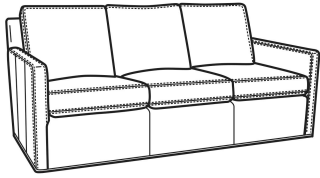

### Oliver / 5740-S

DESCRIPTION:	Queen Sleeper (75W)
OUTSIDE:	75"W x 36"D x 34"H
INSIDE:	68"W x 21"D
SEAT:	20"H
ARM:	24"H
BACK RAIL:	31"H
COM:	Plain: 15.00 yds Repeat of 2-14": 18.75 yds Repeat of 15-27": 20.25 yds
WEIGHT:	260 lbs

Oliver / L5744  
 Leather Loveseat (52W)  
 Outside: 52W x 35D x 34H  
 Inside: 45W x 21D

Oliver / L5745  
 Leather Chair (26.5W)  
 Outside: 26.5W x 35D x 34H  
 Inside: 20W x 21D

Oliver / L5745-SW  
 Leather Swivel Chair (26.5W)  
 Outside: 26.5W x 35D x 34H  
 Inside: 20W x 21D

Oliver / L5746  
 Leather Chair & 1/2 (45.5W)  
 Outside: 45.5W x 35D x 34H  
 Inside: 40W x 21D

Oliver / L5746-S  
 Leather Twin Sleeper (45.5W)  
 Outside: 45.5W x 36D x 34H  
 Inside: 40W x 21D

Oliver / L5748  
 Leather Ott & 1/2 (39W X 26D)  
 Outside: 39W x 26D x 16.5H  
 Inside: 0W x 0D

Oliver / L5748-ST  
 Leather Storage Ott (39W X 26D)  
 Outside: 39W x 26D x 17H  
 Inside: 0W x 0D

Oliver / 5742-S  
 Full Sleeper (68.5W)  
 Outside: 68.5W x 36D x 34H  
 Inside: 61.5W x 21D

Oliver / 5746-S  
 Twin Sleeper (45.5W)  
 Outside: 45.5W x 36D x 34H  
 Inside: 40W x 21D