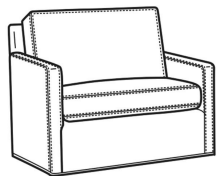

Oliver / 5745  
Chair (26.5W)  
Outside: 26.5W x 35D x 34H  
Inside: 20W x 21D

Oliver / 5745-SW  
Swivel Chair (26.5W)  
Outside: 26.5W x 35D x 34H  
Inside: 20W x 21D

Oliver / 5746  
Chair & 1/2 (45.5W)  
Outside: 45.5W x 35D x 34H  
Inside: 40W x 21D

Oliver / 5748  
 Ott & 1/2 (39W X 26D)  
 Outside: 39W x 26D x 16.5H  
 Inside: 0W x 0D

Oliver / 5748-ST  
 Storage & 1/2 (39W X 26D)  
 Outside: 39W x 26D x 17H  
 Inside: 0W x 0D

Oliver / L5740  
 Leather Sofa (74W)  
 Outside: 74W x 35D x 34H  
 Inside: 67W x 21D

Oliver / L5740-00  
 Leather Sofa (80W)  
 Outside: 80W x 35D x 34H  
 Inside: 73W x 21D

Oliver / L5740-S  
 Leather Queen Sleeper (75W)  
 Outside: 75W x 36D x 34H  
 Inside: 68W x 21D

Oliver / L5742-S  
 Leather Full Sleeper (68.5W)  
 Outside: 68.5W x 36D x 34H  
 Inside: 61.5W x 21D

Oliver / L5744  
 Leather Loveseat (52W)  
 Outside: 52W x 35D x 34H  
 Inside: 45W x 21D

Oliver / L5745  
 Leather Chair (26.5W)  
 Outside: 26.5W x 35D x 34H  
 Inside: 20W x 21D

Oliver / L5745-SW  
 Leather Swivel Chair (26.5W)  
 Outside: 26.5W x 35D x 34H  
 Inside: 20W x 21D