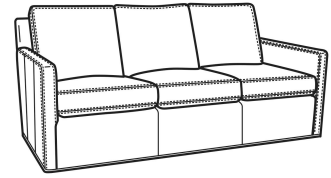

#### Standard Features:

Box Border Back

Saddle-Stitched

Queen Sleeper Mattress Size: 60W x 75L x 6H

Length when extended: 93L

May be shown with optional features

#### Also available:

Oliver / 5740  
Sofa (74W)  
Outside: 74W x 35D x 34H  
Inside: 67W x 21D

Oliver / 5740-00  
Sofa (80W)  
Outside: 80W x 35D x 34H  
Inside: 73W x 21D

Oliver / 5744  
Loveseat (52W)  
Outside: 52W x 35D x 34H  
Inside: 45W x 21D

Oliver / 5745  
Chair (26.5W)  
Outside: 26.5W x 35D x 34H  
Inside: 20W x 21D

Oliver / 5745-SW  
Swivel Chair (26.5W)  
Outside: 26.5W x 35D x 34H  
Inside: 20W x 21D

Oliver / 5746  
Chair & 1/2 (45.5W)  
Outside: 45.5W x 35D x 34H  
Inside: 40W x 21D

Oliver / 5748  
 Ott & 1/2 (39W X 26D)  
 Outside: 39W x 26D x 16.5H  
 Inside: 0W x 0D

Oliver / 5748-ST  
 Storage & 1/2 (39W X 26D)  
 Outside: 39W x 26D x 17H  
 Inside: 0W x 0D

Oliver / L5740  
 Leather Sofa (74W)  
 Outside: 74W x 35D x 34H  
 Inside: 67W x 21D