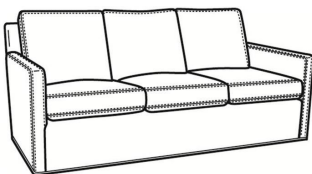

### Oliver / 5740-S

DESCRIPTION:	Queen Sleeper (75W)
OUTSIDE:	75"W x 36"D x 34"H
INSIDE:	68"W x 21"D
SEAT:	20"H
ARM:	24"H
BACK RAIL:	31"H
COM:	Plain: 15.00 yds Repeat of 2-14": 18.75 yds Repeat of 15-27": 20.25 yds
WEIGHT:	260 lbs

#### Standard Features:

Box Border Back

Saddle-Stitched

Queen Sleeper Mattress Size: 60W x 75L x 6H

Length when extended: 93L

May be shown with optional features

#### Also available:

Oliver / 5740  
Sofa (74W)  
Outside: 74W x 35D x 34H  
Inside: 67W x 21D

Oliver / 5740-00  
Sofa (80W)  
Outside: 80W x 35D x 34H  
Inside: 73W x 21D

Oliver / 5744  
Loveseat (52W)  
Outside: 52W x 35D x 34H  
Inside: 45W x 21D