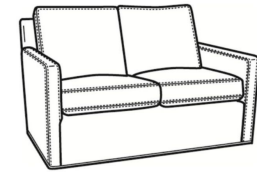

Oliver / L5744
Leather Loveseat (52W)
Outside: 52W x 35D x 34H
Inside: 45W x 21D