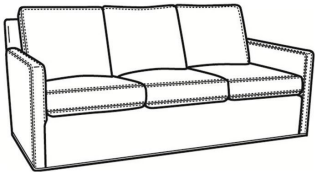

**Oliver / 5740**

DESCRIPTION: Sofa (74W)  
 OUTSIDE: 74"W x 35"D x 34"H  
 INSIDE: 67"W x 21"D  
 SEAT: 19"H  
 ARM: 24"H  
 BACK RAIL: 31"H  
 COM: Plain: 14.00 yds  
 Repeat of 2-14": 17.50 yds  
 Repeat of 15-27": 19.00 yds  
 WEIGHT: 105 lbs

**L** = available in leather  
**S** = available as sleeper

**Standard Features:**

Box Border Back  
 Saddle-Stitched  
 May be shown with optional features

**OLIVER**  
 Standard Seat Cushion: Mayfair Seat  
 Standard Back Pillow: Fiber Back

Also available:

Oliver / 5740-00  
 Sofa (80W)  
 Outside: 80W x 35D x 34H  
 Inside: 73W x 21D

Oliver / 5744  
 Loveseat (52W)  
 Outside: 52W x 35D x 34H  
 Inside: 45W x 21D

Oliver / 5745  
 Chair (26.5W)  
 Outside: 26.5W x 35D x 34H  
 Inside: 20W x 21D