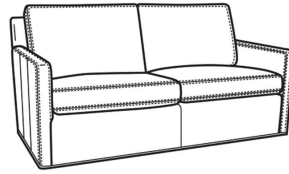

Also available:

Oliver / 5740-00  
 Sofa (80W)  
 Outside: 80W x 35D x 34H  
 Inside: 73W x 21D

Oliver / 5744  
 Loveseat (52W)  
 Outside: 52W x 35D x 34H  
 Inside: 45W x 21D

Oliver / 5745  
 Chair (26.5W)  
 Outside: 26.5W x 35D x 34H  
 Inside: 20W x 21D

Oliver / 5745-SW  
 Swivel Chair (26.5W)  
 Outside: 26.5W x 35D x 34H  
 Inside: 20W x 21D

Oliver / 5746  
 Chair & 1/2 (45.5W)  
 Outside: 45.5W x 35D x 34H  
 Inside: 40W x 21D

Oliver / 5748  
 Ott & 1/2 (39W X 26D)  
 Outside: 39W x 26D x 16.5H  
 Inside: 0W x 0D

Oliver / 5748-ST  
Storage & 1/2 (39W X 26D)  
Outside: 39W x 26D x 17H  
Inside: 0W x 0D

Oliver / L5740  
Leather Sofa (74W)  
Outside: 74W x 35D x 34H  
Inside: 67W x 21D

Oliver / L5740-00  
Leather Sofa (80W)  
Outside: 80W x 35D x 34H  
Inside: 73W x 21D

Oliver / L5740-S  
Leather Queen Sleeper (75W)  
Outside: 75W x 36D x 34H  
Inside: 68W x 21D

Oliver / L5742-S  
Leather Full Sleeper (68.5W)  
Outside: 68.5W x 36D x 34H  
Inside: 61.5W x 21D

Oliver / L5744  
Leather Loveseat (52W)  
Outside: 52W x 35D x 34H  
Inside: 45W x 21D