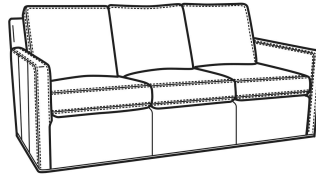

**Oliver / 5740**

DESCRIPTION: Sofa (74W)  
 OUTSIDE: 74"W x 35"D x 34"H  
 INSIDE: 67"W x 21"D  
 SEAT: 19"H  
 ARM: 24"H  
 BACK RAIL: 31"H  
 COM: Plain: 14.00 yds  
 Repeat of 2-14": 17.50 yds  
 Repeat of 15-27": 19.00 yds  
 WEIGHT: 105 lbs

Also available:

Oliver / 5740-00  
 Sofa (80W)  
 Outside: 80W x 35D x 34H  
 Inside: 73W x 21D

Oliver / 5744  
 Loveseat (52W)  
 Outside: 52W x 35D x 34H  
 Inside: 45W x 21D

Oliver / 5745  
 Chair (26.5W)  
 Outside: 26.5W x 35D x 34H  
 Inside: 20W x 21D

Oliver / 5745-SW  
 Swivel Chair (26.5W)  
 Outside: 26.5W x 35D x 34H  
 Inside: 20W x 21D

Oliver / 5746  
 Chair & 1/2 (45.5W)  
 Outside: 45.5W x 35D x 34H  
 Inside: 40W x 21D

Oliver / 5748  
 Ott & 1/2 (39W X 26D)  
 Outside: 39W x 26D x 16.5H  
 Inside: 0W x 0D

Oliver / 5748-ST  
Storage & 1/2 (39W X 26D)  
Outside: 39W x 26D x 17H  
Inside: 0W x 0D

Oliver / L5740  
Leather Sofa (74W)  
Outside: 74W x 35D x 34H  
Inside: 67W x 21D

Oliver / L5740-00  
Leather Sofa (80W)  
Outside: 80W x 35D x 34H  
Inside: 73W x 21D