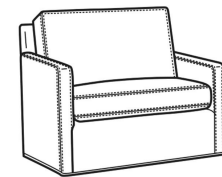

Oliver / 5745-SW  
 Swivel Chair (26.5W)  
 Outside: 26.5W x 35D x 34H  
 Inside: 20W x 21D

Oliver / 5746  
 Chair & 1/2 (45.5W)  
 Outside: 45.5W x 35D x 34H  
 Inside: 40W x 21D

Oliver / 5748  
 Ott & 1/2 (39W X 26D)  
 Outside: 39W x 26D x 16.5H  
 Inside: 0W x 0D

Oliver / 5748-ST  
Storage & 1/2 (39W X 26D)  
Outside: 39W x 26D x 17H  
Inside: 0W x 0D

Oliver / L5740  
Leather Sofa (74W)  
Outside: 74W x 35D x 34H  
Inside: 67W x 21D

Oliver / L5740-00  
Leather Sofa (80W)  
Outside: 80W x 35D x 34H  
Inside: 73W x 21D

Oliver / L5740-S  
Leather Queen Sleeper (75W)  
Outside: 75W x 36D x 34H  
Inside: 68W x 21D

Oliver / L5742-S  
Leather Full Sleeper (68.5W)  
Outside: 68.5W x 36D x 34H  
Inside: 61.5W x 21D

Oliver / L5744  
Leather Loveseat (52W)  
Outside: 52W x 35D x 34H  
Inside: 45W x 21D

Oliver / L5745  
Leather Chair (26.5W)  
Outside: 26.5W x 35D x 34H  
Inside: 20W x 21D

Oliver / L5745-SW  
Leather Swivel Chair (26.5W)  
Outside: 26.5W x 35D x 34H  
Inside: 20W x 21D

Oliver / L5746  
Leather Chair & 1/2 (45.5W)  
Outside: 45.5W x 35D x 34H  
Inside: 40W x 21D