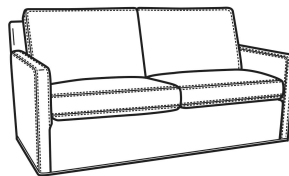

Oliver / 5742-S
Full Sleeper (68.5W)
Outside: 68.5W x 36D x 34H
Inside: 61.5W x 21D