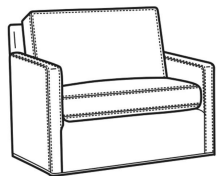

Oliver / 5745-SW  
 Swivel Chair (26.5W)  
 Outside: 26.5W x 35D x 34H  
 Inside: 20W x 21D

Oliver / 5746  
 Chair & 1/2 (45.5W)  
 Outside: 45.5W x 35D x 34H  
 Inside: 40W x 21D

Oliver / 5748  
 Ott & 1/2 (39W X 26D)  
 Outside: 39W x 26D x 16.5H  
 Inside: 0W x 0D

Oliver / 5748-ST  
Storage & 1/2 (39W X 26D)  
Outside: 39W x 26D x 17H  
Inside: 0W x 0D

Oliver / L5740  
Leather Sofa (74W)  
Outside: 74W x 35D x 34H  
Inside: 67W x 21D

Oliver / L5740-00  
Leather Sofa (80W)  
Outside: 80W x 35D x 34H  
Inside: 73W x 21D

Oliver / L5740-S  
Leather Queen Sleeper (75W)  
Outside: 75W x 36D x 34H  
Inside: 68W x 21D

Oliver / L5742-S  
Leather Full Sleeper (68.5W)  
Outside: 68.5W x 36D x 34H  
Inside: 61.5W x 21D

Oliver / L5744  
Leather Loveseat (52W)  
Outside: 52W x 35D x 34H  
Inside: 45W x 21D

Oliver / L5745  
Leather Chair (26.5W)  
Outside: 26.5W x 35D x 34H  
Inside: 20W x 21D

Oliver / L5745-SW  
Leather Swivel Chair (26.5W)  
Outside: 26.5W x 35D x 34H  
Inside: 20W x 21D

Oliver / L5746  
Leather Chair & 1/2 (45.5W)  
Outside: 45.5W x 35D x 34H  
Inside: 40W x 21D