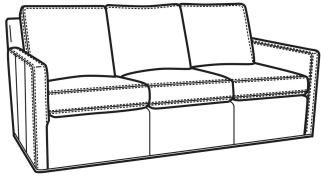

Oliver / L5740-S
Leather Queen Sleeper (75W)
Outside: 75W x 36D x 34H
Inside: 68W x 21D