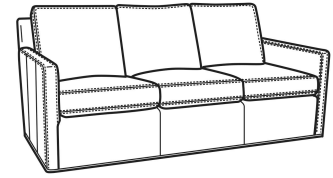

**Oliver / 5740**

DESCRIPTION: Sofa (74W)  
 OUTSIDE: 74"W x 35"D x 34"H  
 INSIDE: 67"W x 21"D  
 SEAT: 19"H  
 ARM: 24"H  
 BACK RAIL: 31"H  
 COM: Plain: 14.00 yds  
 Repeat of 2-14": 17.50 yds  
 Repeat of 15-27": 19.00 yds  
 WEIGHT: 105 lbs

Also available:

Oliver / 5740-00  
 Sofa (80W)  
 Outside: 80W x 35D x 34H  
 Inside: 73W x 21D

Oliver / 5744  
 Loveseat (52W)  
 Outside: 52W x 35D x 34H  
 Inside: 45W x 21D

Oliver / 5745  
 Chair (26.5W)  
 Outside: 26.5W x 35D x 34H  
 Inside: 20W x 21D

Oliver / 5745-SW  
 Swivel Chair (26.5W)  
 Outside: 26.5W x 35D x 34H  
 Inside: 20W x 21D

Oliver / 5746  
 Chair & 1/2 (45.5W)  
 Outside: 45.5W x 35D x 34H  
 Inside: 40W x 21D

Oliver / 5748  
 Ott & 1/2 (39W X 26D)  
 Outside: 39W x 26D x 16.5H  
 Inside: 0W x 0D

Oliver / 5748-ST  
Storage & 1/2 (39W X 26D)  
Outside: 39W x 26D x 17H  
Inside: 0W x 0D

Oliver / L5740  
Leather Sofa (74W)  
Outside: 74W x 35D x 34H  
Inside: 67W x 21D

Oliver / L5740-00  
Leather Sofa (80W)  
Outside: 80W x 35D x 34H  
Inside: 73W x 21D