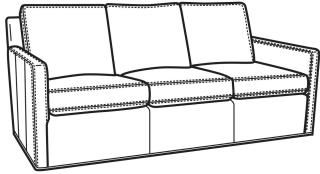

**Oliver / 5740**

DESCRIPTION: Sofa (74W)  
 OUTSIDE: 74"W x 35"D x 34"H  
 INSIDE: 67"W x 21"D  
 SEAT: 19"H  
 ARM: 24"H  
 BACK RAIL: 31"H  
 COM: Plain: 14.00 yds  
 Repeat of 2-14": 17.50 yds  
 Repeat of 15-27": 19.00 yds  
 WEIGHT: 105 lbs

Also available:

Oliver / 5740-00  
 Sofa (80W)  
 Outside: 80W x 35D x 34H  
 Inside: 73W x 21D

Oliver / 5744  
 Loveseat (52W)  
 Outside: 52W x 35D x 34H  
 Inside: 45W x 21D

Oliver / 5745  
 Chair (26.5W)  
 Outside: 26.5W x 35D x 34H  
 Inside: 20W x 21D

Oliver / 5745-SW  
 Swivel Chair (26.5W)  
 Outside: 26.5W x 35D x 34H  
 Inside: 20W x 21D

Oliver / 5746  
 Chair & 1/2 (45.5W)  
 Outside: 45.5W x 35D x 34H  
 Inside: 40W x 21D

Oliver / 5748  
 Ott & 1/2 (39W X 26D)  
 Outside: 39W x 26D x 16.5H  
 Inside: 0W x 0D

Oliver / 5748-ST  
Storage & 1/2 (39W X 26D)  
Outside: 39W x 26D x 17H  
Inside: 0W x 0D

Oliver / L5740  
Leather Sofa (74W)  
Outside: 74W x 35D x 34H  
Inside: 67W x 21D

Oliver / L5740-00  
Leather Sofa (80W)  
Outside: 80W x 35D x 34H  
Inside: 73W x 21D