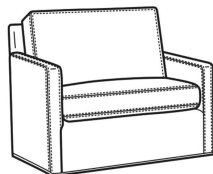

**Oliver / 5740**

DESCRIPTION: Sofa (74W)  
 OUTSIDE: 74"W x 35"D x 34"H  
 INSIDE: 67"W x 21"D  
 SEAT: 19"H  
 ARM: 24"H  
 BACK RAIL: 31"H  
 COM: Plain: 14.00 yds  
 Repeat of 2-14": 17.50 yds  
 Repeat of 15-27": 19.00 yds  
 WEIGHT: 105 lbs

**L** = available in leather  
**S** = available as sleeper

**Standard Features:**

Box Border Back  
 Saddle-Stitched  
 May be shown with optional features

**OLIVER**  
 Standard Seat Cushion: Mayfair Seat  
 Standard Back Pillow: Fiber Back

Also available:

Oliver / 5740-00  
 Sofa (80W)  
 Outside: 80W x 35D x 34H  
 Inside: 73W x 21D

Oliver / 5744  
 Loveseat (52W)  
 Outside: 52W x 35D x 34H  
 Inside: 45W x 21D

Oliver / 5745  
 Chair (26.5W)  
 Outside: 26.5W x 35D x 34H  
 Inside: 20W x 21D

Oliver / 5745-SW  
 Swivel Chair (26.5W)  
 Outside: 26.5W x 35D x 34H  
 Inside: 20W x 21D

Oliver / 5746  
 Chair & 1/2 (45.5W)  
 Outside: 45.5W x 35D x 34H  
 Inside: 40W x 21D

Oliver / 5748  
 Ott & 1/2 (39W X 26D)  
 Outside: 39W x 26D x 16.5H  
 Inside: 0W x 0D