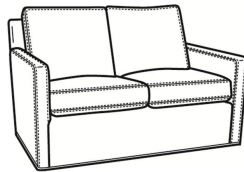

**Oliver / 5740**

DESCRIPTION: Sofa (74W)  
 OUTSIDE: 74"W x 35"D x 34"H  
 INSIDE: 67"W x 21"D  
 SEAT: 19"H  
 ARM: 24"H  
 BACK RAIL: 31"H  
 COM: Plain: 14.00 yds  
 Repeat of 2-14": 17.50 yds  
 Repeat of 15-27": 19.00 yds  
 WEIGHT: 105 lbs

**L** = available in leather  
**S** = available as sleeper

**Standard Features:**

Box Border Back  
 Saddle-Stitched  
 May be shown with optional features

**OLIVER**  
 Standard Seat Cushion: Mayfair Seat  
 Standard Back Pillow: Fiber Back

Also available:

Oliver / 5740-00  
 Sofa (80W)  
 Outside: 80W x 35D x 34H  
 Inside: 73W x 21D

Oliver / 5744  
 Loveseat (52W)  
 Outside: 52W x 35D x 34H  
 Inside: 45W x 21D

Oliver / 5745  
 Chair (26.5W)  
 Outside: 26.5W x 35D x 34H  
 Inside: 20W x 21D