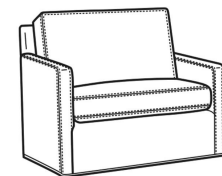

Oliver / 5746-S
Twin Sleeper (45.5W)
Outside: 45.5W x 36D x 34H
Inside: 40W x 21D