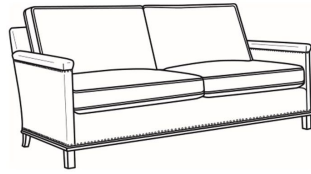

**Gotham / 5535-N**

DESCRIPTION:	Chair With Nails (27.5W)
OUTSIDE:	27.5"W x 35"D x 34"H
INSIDE:	22"W x 21"D
SEAT:	19"H
ARM:	25"H
BACK RAIL:	31"H
COM:	Plain: 8.00 yds Repeat of 2-14": 10.00 yds Repeat of 15-27": 11.00 yds
WEIGHT:	50 lbs

Gotham / 5537-N  
Ottoman W/Nails (25.5W X 19D)  
Outside: 25.5W x 19D x 16.5H  
Inside: 0W x 0D

Gotham / 5530  
Sofa Without Nails (75W)  
Outside: 75W x 35D x 34H  
Inside: 69W x 21D

Gotham / 5530-00  
Sofa Without Nails (80.5W)  
Outside: 80.5W x 35D x 34H  
Inside: 75W x 21D

Gotham / 5530-00N  
Sofa With Nails (80.5W)  
Outside: 80.5W x 35D x 34H  
Inside: 75W x 21D

Gotham / 5530-20  
Sofa Without Nails (80.5W)  
Outside: 80.5W x 35D x 34H  
Inside: 75W x 21D

Gotham / 5530-20N  
Sofa With Nails (80.5W)  
Outside: 80.5W x 35D x 34H  
Inside: 75W x 21D