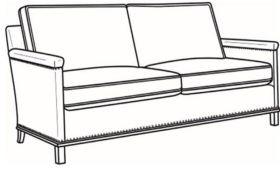

Gotham / 5534-N

DESCRIPTION:	Loveseat With Nails (53W)
OUTSIDE:	53"W x 35"D x 34"H
INSIDE:	47"W x 21"D
SEAT:	19"H
ARM:	25"H
BACK RAIL:	31"H
COM:	Plain: 12.00 yds Repeat of 2-14": 15.00 yds Repeat of 15-27": 16.25 yds
WEIGHT:	80 lbs

L = available in leather

Standard Features:

Box Border Back

Standard with spaced small nail trim

May be shown with optional features

GOTHAM

Standard Seat Cushion: Mayfair Seat
Standard Back Pillow: Fiber Back

Also available:

Gotham / 5530
Sofa Without Nails (75W)
Outside: 75W x 35D x 34H
Inside: 69W x 21D

Gotham / 5530-00
Sofa Without Nails (80.5W)
Outside: 80.5W x 35D x 34H
Inside: 75W x 21D

Gotham / 5530-00N
Sofa With Nails (80.5W)
Outside: 80.5W x 35D x 34H
Inside: 75W x 21D

Gotham / 5530-20
Sofa Without Nails (80.5W)
Outside: 80.5W x 35D x 34H
Inside: 75W x 21D

Gotham / 5530-20N
Sofa With Nails (80.5W)
Outside: 80.5W x 35D x 34H
Inside: 75W x 21D

Gotham / 5530-22
Sofa Without Nails (75W)
Outside: 75W x 35D x 34H
Inside: 69W x 21D