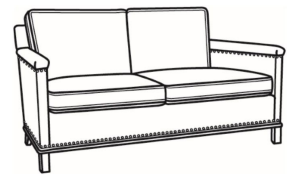

Gotham / L5534
Leather Loveseat (53W)
Outside: 53W x 35D x 34H
Inside: 47W x 21D