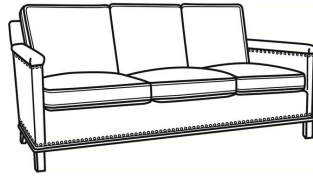

Also available:

Gotham / 5530
Sofa Without Nails (75W)
Outside: 75W x 35D x 34H
Inside: 69W x 21D

Gotham / 5530-00
Sofa Without Nails (80.5W)
Outside: 80.5W x 35D x 34H
Inside: 75W x 21D

Gotham / 5530-00N
Sofa With Nails (80.5W)
Outside: 80.5W x 35D x 34H
Inside: 75W x 21D

Gotham / 5530-20
Sofa Without Nails (80.5W)
Outside: 80.5W x 35D x 34H
Inside: 75W x 21D

Gotham / 5530-20N
Sofa With Nails (80.5W)
Outside: 80.5W x 35D x 34H
Inside: 75W x 21D

Gotham / 5530-22
Sofa Without Nails (75W)
Outside: 75W x 35D x 34H
Inside: 69W x 21D

Gotham / 5530-22N
Sofa With Nails (75W)
Outside: 75W x 35D x 34H
Inside: 69W x 21D

Gotham / 5530-N
Sofa With Nails (75W)
Outside: 75W x 35D x 34H
Inside: 69W x 21D

Gotham / 5534
Loveseat Without Nails (53W)
Outside: 53W x 35D x 34H
Inside: 47W x 21D