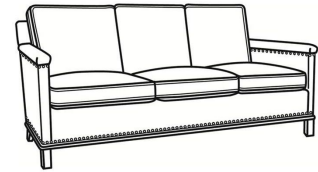

Gotham / 5534-N

DESCRIPTION:	Loveseat With Nails (53W)
OUTSIDE:	53"W x 35"D x 34"H
INSIDE:	47"W x 21"D
SEAT:	19"H
ARM:	25"H
BACK RAIL:	31"H
COM:	Plain: 12.00 yds Repeat of 2-14": 15.00 yds Repeat of 15-27": 16.25 yds
WEIGHT:	80 lbs

L = available in leather

Standard Features:

Box Border Back

Standard with spaced small nail trim

May be shown with optional features

GOTHAM

Standard Seat Cushion: Mayfair Seat
Standard Back Pillow: Fiber Back

Also available:

Gotham / 5530
Sofa Without Nails (75W)
Outside: 75W x 35D x 34H
Inside: 69W x 21D

Gotham / 5530-00
Sofa Without Nails (80.5W)
Outside: 80.5W x 35D x 34H
Inside: 75W x 21D

Gotham / 5530-00N
Sofa With Nails (80.5W)
Outside: 80.5W x 35D x 34H
Inside: 75W x 21D