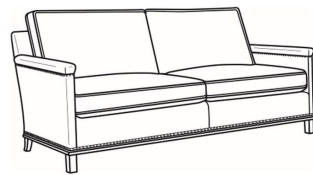

Gotham / L5530-22
Leather Sofa (75W)
Outside: 75W x 35D x 34H
Inside: 69W x 21D