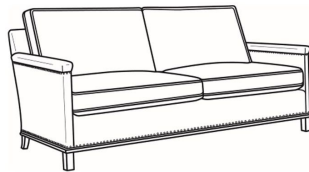

Gotham / 5534-N

DESCRIPTION:	Loveseat With Nails (53W)
OUTSIDE:	53"W x 35"D x 34"H
INSIDE:	47"W x 21"D
SEAT:	19"H
ARM:	25"H
BACK RAIL:	31"H
COM:	Plain: 12.00 yds Repeat of 2-14": 15.00 yds Repeat of 15-27": 16.25 yds
WEIGHT:	80 lbs

L = available in leather

Standard Features:

Box Border Back

Standard with spaced small nail trim

May be shown with optional features

GOTHAM

Standard Seat Cushion: Mayfair Seat
Standard Back Pillow: Fiber Back

Also available:

Gotham / 5530
Sofa Without Nails (75W)
Outside: 75W x 35D x 34H
Inside: 69W x 21D

Gotham / 5530-00
Sofa Without Nails (80.5W)
Outside: 80.5W x 35D x 34H
Inside: 75W x 21D

Gotham / 5530-00N
Sofa With Nails (80.5W)
Outside: 80.5W x 35D x 34H
Inside: 75W x 21D

Gotham / 5530-20
Sofa Without Nails (80.5W)
Outside: 80.5W x 35D x 34H
Inside: 75W x 21D

Gotham / 5530-20N
Sofa With Nails (80.5W)
Outside: 80.5W x 35D x 34H
Inside: 75W x 21D

Gotham / 5530-22
Sofa Without Nails (75W)
Outside: 75W x 35D x 34H
Inside: 69W x 21D