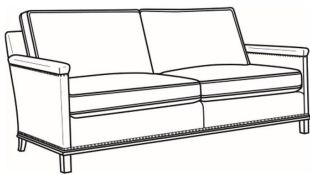

Gotham / 5530-20
Sofa Without Nails (80.5W)
Outside: 80.5W x 35D x 34H
Inside: 75W x 21D

Gotham / 5530-20N
Sofa With Nails (80.5W)
Outside: 80.5W x 35D x 34H
Inside: 75W x 21D

Gotham / 5530-22
Sofa Without Nails (75W)
Outside: 75W x 35D x 34H
Inside: 69W x 21D

Gotham / 5530-22N
Sofa With Nails (75W)
Outside: 75W x 35D x 34H
Inside: 69W x 21D

Gotham / 5530-N
Sofa With Nails (75W)
Outside: 75W x 35D x 34H
Inside: 69W x 21D

Gotham / 5534
Loveseat Without Nails (53W)
Outside: 53W x 35D x 34H
Inside: 47W x 21D

Gotham / 5535
Chair Without Nails (27.5W)
Outside: 27.5W x 35D x 34H
Inside: 22W x 21D

Gotham / 5535-N
Chair With Nails (27.5W)
Outside: 27.5W x 35D x 34H
Inside: 22W x 21D

Gotham / L5530-00
Leather Sofa (80.5W)
Outside: 80.5W x 35D x 34H
Inside: 75W x 21D