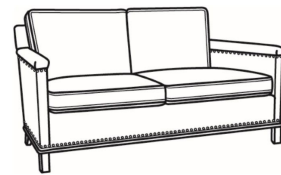

Gotham / L5534
Leather Loveseat (53W)
Outside: 53W x 35D x 34H
Inside: 47W x 21D