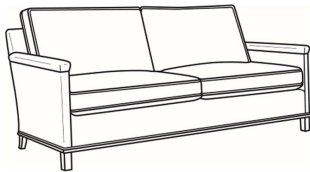

Gotham / 5530-22N

DESCRIPTION:	Sofa With Nails (75W)
OUTSIDE:	75"W x 35"D x 34"H
INSIDE:	69"W x 21"D
SEAT:	19"H
ARM:	25"H
BACK RAIL:	31"H
COM:	Plain: 16.00 yds Repeat of 2-14": 20.00 yds Repeat of 15-27": 21.75 yds
WEIGHT:	105 lbs

L = available in leather

Standard Features:

Box Border Back

Standard with spaced small nails

May be shown with optional features

GOTHAM

Standard Seat Cushion: Mayfair Seat
Standard Back Pillow: Fiber Back

Also available:

Gotham / 5530
Sofa Without Nails (75W)
Outside: 75W x 35D x 34H
Inside: 69W x 21D

Gotham / 5530-00
Sofa Without Nails (80.5W)
Outside: 80.5W x 35D x 34H
Inside: 75W x 21D

Gotham / 5530-00N
Sofa With Nails (80.5W)
Outside: 80.5W x 35D x 34H
Inside: 75W x 21D