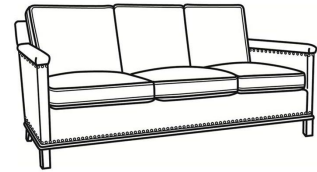

Gotham / 5530-22N

DESCRIPTION:	Sofa With Nails (75W)
OUTSIDE:	75"W x 35"D x 34"H
INSIDE:	69"W x 21"D
SEAT:	19"H
ARM:	25"H
BACK RAIL:	31"H
COM:	Plain: 16.00 yds Repeat of 2-14": 20.00 yds Repeat of 15-27": 21.75 yds
WEIGHT:	105 lbs

L = available in leather

Standard Features:

Box Border Back

Standard with spaced small nails

May be shown with optional features

GOTHAM

Standard Seat Cushion: Mayfair Seat
Standard Back Pillow: Fiber Back

Also available:

Gotham / 5530
Sofa Without Nails (75W)
Outside: 75W x 35D x 34H
Inside: 69W x 21D

Gotham / 5530-00
Sofa Without Nails (80.5W)
Outside: 80.5W x 35D x 34H
Inside: 75W x 21D

Gotham / 5530-00N
Sofa With Nails (80.5W)
Outside: 80.5W x 35D x 34H
Inside: 75W x 21D