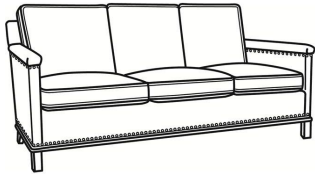

Gotham / 5530-22N

DESCRIPTION:	Sofa With Nails (75W)
OUTSIDE:	75"W x 35"D x 34"H
INSIDE:	69"W x 21"D
SEAT:	19"H
ARM:	25"H
BACK RAIL:	31"H
COM:	Plain: 16.00 yds Repeat of 2-14": 20.00 yds Repeat of 15-27": 21.75 yds
WEIGHT:	105 lbs

L = available in leather

Standard Features:

Box Border Back

Standard with spaced small nails

May be shown with optional features

GOTHAM

Standard Seat Cushion: Mayfair Seat
Standard Back Pillow: Fiber Back

Also available:

Gotham / 5530
Sofa Without Nails (75W)
Outside: 75W x 35D x 34H
Inside: 69W x 21D

Gotham / 5530-00
Sofa Without Nails (80.5W)
Outside: 80.5W x 35D x 34H
Inside: 75W x 21D

Gotham / 5530-00N
Sofa With Nails (80.5W)
Outside: 80.5W x 35D x 34H
Inside: 75W x 21D

Gotham / 5530-20
Sofa Without Nails (80.5W)
Outside: 80.5W x 35D x 34H
Inside: 75W x 21D

Gotham / 5530-20N
Sofa With Nails (80.5W)
Outside: 80.5W x 35D x 34H
Inside: 75W x 21D

Gotham / 5530-22
Sofa Without Nails (75W)
Outside: 75W x 35D x 34H
Inside: 69W x 21D