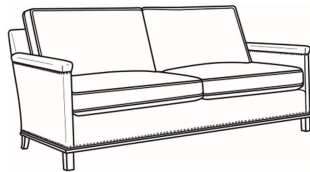

Gotham / 5530-22N

DESCRIPTION:	Sofa With Nails (75W)
OUTSIDE:	75"W x 35"D x 34"H
INSIDE:	69"W x 21"D
SEAT:	19"H
ARM:	25"H
BACK RAIL:	31"H
COM:	Plain: 16.00 yds Repeat of 2-14": 20.00 yds Repeat of 15-27": 21.75 yds
WEIGHT:	105 lbs

L = available in leather

Standard Features:

Box Border Back

Standard with spaced small nails

May be shown with optional features

GOTHAM

Standard Seat Cushion: Mayfair Seat
Standard Back Pillow: Fiber Back

Also available:

Gotham / 5530
Sofa Without Nails (75W)
Outside: 75W x 35D x 34H
Inside: 69W x 21D

Gotham / 5530-00
Sofa Without Nails (80.5W)
Outside: 80.5W x 35D x 34H
Inside: 75W x 21D

Gotham / 5530-00N
Sofa With Nails (80.5W)
Outside: 80.5W x 35D x 34H
Inside: 75W x 21D

Gotham / 5530-20
Sofa Without Nails (80.5W)
Outside: 80.5W x 35D x 34H
Inside: 75W x 21D

Gotham / 5530-20N
Sofa With Nails (80.5W)
Outside: 80.5W x 35D x 34H
Inside: 75W x 21D

Gotham / 5530-22
Sofa Without Nails (75W)
Outside: 75W x 35D x 34H
Inside: 69W x 21D