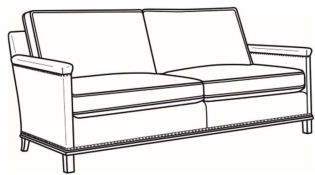

Gotham / 5530-22N

DESCRIPTION:	Sofa With Nails (75W)
OUTSIDE:	75"W x 35"D x 34"H
INSIDE:	69"W x 21"D
SEAT:	19"H
ARM:	25"H
BACK RAIL:	31"H
COM:	Plain: 16.00 yds Repeat of 2-14": 20.00 yds Repeat of 15-27": 21.75 yds
WEIGHT:	105 lbs

Gotham / 5530-20
Sofa Without Nails (80.5W)
Outside: 80.5W x 35D x 34H
Inside: 75W x 21D

Gotham / 5530-20N
Sofa With Nails (80.5W)
Outside: 80.5W x 35D x 34H
Inside: 75W x 21D

Gotham / 5530-22
Sofa Without Nails (75W)
Outside: 75W x 35D x 34H
Inside: 69W x 21D

Gotham / 5530-N
Sofa With Nails (75W)
Outside: 75W x 35D x 34H
Inside: 69W x 21D

Gotham / 5534
Loveseat Without Nails (53W)
Outside: 53W x 35D x 34H
Inside: 47W x 21D

Gotham / 5534-N
Loveseat With Nails (53W)
Outside: 53W x 35D x 34H
Inside: 47W x 21D

Gotham / 5535
Chair Without Nails (27.5W)
Outside: 27.5W x 35D x 34H
Inside: 22W x 21D

Gotham / 5535-N
Chair With Nails (27.5W)
Outside: 27.5W x 35D x 34H
Inside: 22W x 21D

Gotham / L5530-00
Leather Sofa (80.5W)
Outside: 80.5W x 35D x 34H
Inside: 75W x 21D