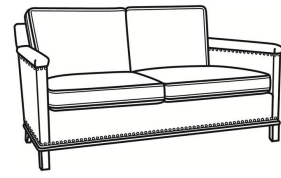

Gotham / 5530-22N

DESCRIPTION:	Sofa With Nails (75W)
OUTSIDE:	75"W x 35"D x 34"H
INSIDE:	69"W x 21"D
SEAT:	19"H
ARM:	25"H
BACK RAIL:	31"H
COM:	Plain: 16.00 yds Repeat of 2-14": 20.00 yds Repeat of 15-27": 21.75 yds
WEIGHT:	105 lbs

Gotham / 5530
Sofa Without Nails (75W)
Outside: 75W x 35D x 34H
Inside: 69W x 21D

Gotham / 5530-00
Sofa Without Nails (80.5W)
Outside: 80.5W x 35D x 34H
Inside: 75W x 21D

Gotham / 5530-00N
Sofa With Nails (80.5W)
Outside: 80.5W x 35D x 34H
Inside: 75W x 21D

Gotham / 5530-20
Sofa Without Nails (80.5W)
Outside: 80.5W x 35D x 34H
Inside: 75W x 21D

Gotham / 5530-20N
Sofa With Nails (80.5W)
Outside: 80.5W x 35D x 34H
Inside: 75W x 21D

Gotham / 5530-22
Sofa Without Nails (75W)
Outside: 75W x 35D x 34H
Inside: 69W x 21D

Gotham / 5530-N
Sofa With Nails (75W)
Outside: 75W x 35D x 34H
Inside: 69W x 21D

Gotham / 5534
Loveseat Without Nails (53W)
Outside: 53W x 35D x 34H
Inside: 47W x 21D

Gotham / 5534-N
Loveseat With Nails (53W)
Outside: 53W x 35D x 34H
Inside: 47W x 21D