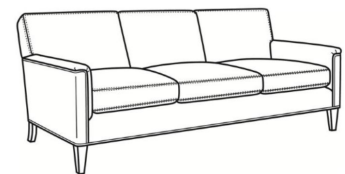

**Digby / 5132**

DESCRIPTION:	Apt Sofa (72.5W)
OUTSIDE:	72.5"W x 37"D x 34"H
INSIDE:	63"W x 21.5"D
SEAT:	21"H
ARM:	25"H
COM:	Plain: 13.50 yds Repeat of 2-14": 17.00 yds Repeat of 15-27": 18.25 yds
WEIGHT:	130 lbs

Digby / 5130  
Sofa (83.5W)  
Outside: 83.5W x 37D x 34H  
Inside: 74W x 21.5D

Digby / 5131  
Long Sofa (95.5W)  
Outside: 95.5W x 37D x 34H  
Inside: 86W x 21.5D

Digby / 5134  
Loveseat (58.5W)  
Outside: 58.5W x 37D x 34H  
Inside: 49W x 21.5D

Digby / 5135  
Chair (30W)  
Outside: 30W x 37D x 34H  
Inside: 22W x 21.5D

Digby / 5135-CH  
Channel Back Chair (30W)  
Outside: 30W x 37D x 34H  
Inside: 22W x 21.5D

Digby / L5130  
Leather Sofa (83.5W)  
Outside: 83.5W x 37D x 34H  
Inside: 74W x 21.5D