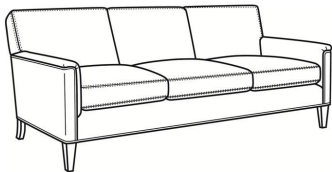

**Digby / 5132**

DESCRIPTION:	Apt Sofa (72.5W)
OUTSIDE:	72.5"W x 37"D x 34"H
INSIDE:	63"W x 21.5"D
SEAT:	21"H
ARM:	25"H
COM:	Plain: 13.50 yds Repeat of 2-14": 17.00 yds Repeat of 15-27": 18.25 yds
WEIGHT:	130 lbs

**L** = available in leather

**Standard Features:**

Tight Back

Saddle-Stitched

May be shown with optional features

**DIGBY**

Standard Seat Cushion: Hallmark Seat

Also available:

Digby / 5130  
Sofa (83.5W)  
Outside: 83.5W x 37D x 34H  
Inside: 74W x 21.5D

Digby / 5131  
Long Sofa (95.5W)  
Outside: 95.5W x 37D x 34H  
Inside: 86W x 21.5D

Digby / 5134  
Loveseat (58.5W)  
Outside: 58.5W x 37D x 34H  
Inside: 49W x 21.5D

Digby / 5135  
Chair (30W)  
Outside: 30W x 37D x 34H  
Inside: 22W x 21.5D

Digby / 5135-CH  
Channel Back Chair (30W)  
Outside: 30W x 37D x 34H  
Inside: 22W x 21.5D

Digby / L5130  
Leather Sofa (83.5W)  
Outside: 83.5W x 37D x 34H  
Inside: 74W x 21.5D