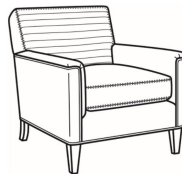

**Digby / 5132**

DESCRIPTION:	Apt Sofa (72.5W)
OUTSIDE:	72.5"W x 37"D x 34"H
INSIDE:	63"W x 21.5"D
SEAT:	21"H
ARM:	25"H
COM:	Plain: 13.50 yds Repeat of 2-14": 17.00 yds Repeat of 15-27": 18.25 yds
WEIGHT:	130 lbs

**L** = available in leather

**Standard Features:**

Tight Back

Saddle-Stitched

May be shown with optional features

**DIGBY**

Standard Seat Cushion: Hallmark Seat

Also available:

Digby / 5130  
Sofa (83.5W)  
Outside: 83.5W x 37D x 34H  
Inside: 74W x 21.5D

Digby / 5131  
Long Sofa (95.5W)  
Outside: 95.5W x 37D x 34H  
Inside: 86W x 21.5D

Digby / 5134  
Loveseat (58.5W)  
Outside: 58.5W x 37D x 34H  
Inside: 49W x 21.5D

Digby / 5135  
Chair (30W)  
Outside: 30W x 37D x 34H  
Inside: 22W x 21.5D

Digby / 5135-CH  
Channel Back Chair (30W)  
Outside: 30W x 37D x 34H  
Inside: 22W x 21.5D

Digby / L5130  
Leather Sofa (83.5W)  
Outside: 83.5W x 37D x 34H  
Inside: 74W x 21.5D