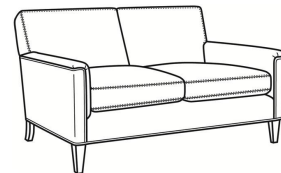

**Digby / 5132**

DESCRIPTION:	Apt Sofa (72.5W)
OUTSIDE:	72.5"W x 37"D x 34"H
INSIDE:	63"W x 21.5"D
SEAT:	21"H
ARM:	25"H
COM:	Plain: 13.50 yds Repeat of 2-14": 17.00 yds Repeat of 15-27": 18.25 yds
WEIGHT:	130 lbs

**L** = available in leather

**Standard Features:**

Tight Back

Saddle-Stitched

May be shown with optional features

**DIGBY**

Standard Seat Cushion: Hallmark Seat

Also available:

Digby / 5130  
Sofa (83.5W)  
Outside: 83.5W x 37D x 34H  
Inside: 74W x 21.5D

Digby / 5131  
Long Sofa (95.5W)  
Outside: 95.5W x 37D x 34H  
Inside: 86W x 21.5D

Digby / 5134  
Loveseat (58.5W)  
Outside: 58.5W x 37D x 34H  
Inside: 49W x 21.5D

Digby / 5135  
Chair (30W)  
Outside: 30W x 37D x 34H  
Inside: 22W x 21.5D

Digby / 5135-CH  
Channel Back Chair (30W)  
Outside: 30W x 37D x 34H  
Inside: 22W x 21.5D

Digby / L5130  
Leather Sofa (83.5W)  
Outside: 83.5W x 37D x 34H  
Inside: 74W x 21.5D