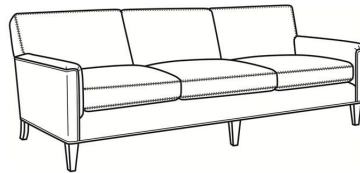

**Digby / 5132**

DESCRIPTION:	Apt Sofa (72.5W)
OUTSIDE:	72.5"W x 37"D x 34"H
INSIDE:	63"W x 21.5"D
SEAT:	21"H
ARM:	25"H
COM:	Plain: 13.50 yds Repeat of 2-14": 17.00 yds Repeat of 15-27": 18.25 yds
WEIGHT:	130 lbs

**L** = available in leather

**Standard Features:**

Tight Back

Saddle-Stitched

May be shown with optional features

**DIGBY**

Standard Seat Cushion: Hallmark Seat

Also available:

Digby / 5130  
Sofa (83.5W)  
Outside: 83.5W x 37D x 34H  
Inside: 74W x 21.5D

Digby / 5131  
Long Sofa (95.5W)  
Outside: 95.5W x 37D x 34H  
Inside: 86W x 21.5D

Digby / 5134  
Loveseat (58.5W)  
Outside: 58.5W x 37D x 34H  
Inside: 49W x 21.5D

Digby / 5135  
Chair (30W)  
Outside: 30W x 37D x 34H  
Inside: 22W x 21.5D

Digby / 5135-CH  
Channel Back Chair (30W)  
Outside: 30W x 37D x 34H  
Inside: 22W x 21.5D

Digby / L5130  
Leather Sofa (83.5W)  
Outside: 83.5W x 37D x 34H  
Inside: 74W x 21.5D