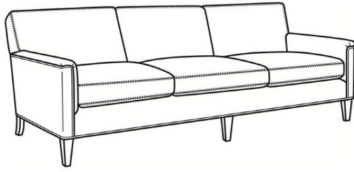

**Digby / 5132**

DESCRIPTION:	Apt Sofa (72.5W)
OUTSIDE:	72.5"W x 37"D x 34"H
INSIDE:	63"W x 21.5"D
SEAT:	21"H
ARM:	25"H
COM:	Plain: 13.50 yds Repeat of 2-14": 17.00 yds Repeat of 15-27": 18.25 yds
WEIGHT:	130 lbs

**L** = available in leather

**Standard Features:**

Tight Back

Saddle-Stitched

May be shown with optional features

**DIGBY**

Standard Seat Cushion: Hallmark Seat

Also available:

Digby / 5130  
Sofa (83.5W)  
Outside: 83.5W x 37D x 34H  
Inside: 74W x 21.5D

Digby / 5131  
Long Sofa (95.5W)  
Outside: 95.5W x 37D x 34H  
Inside: 86W x 21.5D

Digby / 5134  
Loveseat (58.5W)  
Outside: 58.5W x 37D x 34H  
Inside: 49W x 21.5D

Digby / 5135  
Chair (30W)  
Outside: 30W x 37D x 34H  
Inside: 22W x 21.5D

Digby / 5135-CH  
Channel Back Chair (30W)  
Outside: 30W x 37D x 34H  
Inside: 22W x 21.5D

Digby / L5130  
Leather Sofa (83.5W)  
Outside: 83.5W x 37D x 34H  
Inside: 74W x 21.5D