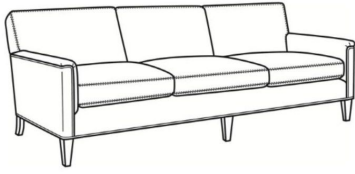

Digby / 5131

DESCRIPTION: Long Sofa (95.5W)
 OUTSIDE: 95.5"W x 37"D x 34"H
 INSIDE: 86"W x 21.5"D
 SEAT: 21"H
 ARM: 25"H
 COM: Plain: 17.00 yds
 Repeat of 2-14": 21.25 yds
 Repeat of 15-27": 23.00 yds
 WEIGHT: 165 lbs

L = available in leather

Standard Features:

Tight Back

Saddle-Stitched

May be shown with optional features

DIGBY

Standard Seat Cushion: Hallmark Seat

Also available:

Digby / 5130
 Sofa (83.5W)
 Outside: 83.5W x 37D x 34H
 Inside: 74W x 21.5D

Digby / 5132
 Apt Sofa (72.5W)
 Outside: 72.5W x 37D x 34H
 Inside: 63W x 21.5D

Digby / 5134
 Loveseat (58.5W)
 Outside: 58.5W x 37D x 34H
 Inside: 49W x 21.5D

Digby / 5135
 Chair (30W)
 Outside: 30W x 37D x 34H
 Inside: 22W x 21.5D

Digby / 5135-CH
 Channel Back Chair (30W)
 Outside: 30W x 37D x 34H
 Inside: 22W x 21.5D

Digby / L5130
 Leather Sofa (83.5W)
 Outside: 83.5W x 37D x 34H
 Inside: 74W x 21.5D