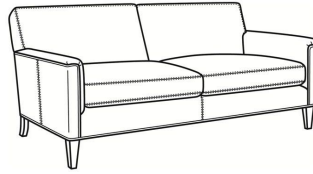

Digby / 5131

DESCRIPTION: Long Sofa (95.5W)
 OUTSIDE: 95.5"W x 37"D x 34"H
 INSIDE: 86"W x 21.5"D
 SEAT: 21"H
 ARM: 25"H
 COM: Plain: 17.00 yds
 Repeat of 2-14": 21.25 yds
 Repeat of 15-27": 23.00 yds
 WEIGHT: 165 lbs

Digby / 5130
 Sofa (83.5W)
 Outside: 83.5W x 37D x 34H
 Inside: 74W x 21.5D

Digby / 5132
 Apt Sofa (72.5W)
 Outside: 72.5W x 37D x 34H
 Inside: 63W x 21.5D

Digby / 5134
 Loveseat (58.5W)
 Outside: 58.5W x 37D x 34H
 Inside: 49W x 21.5D

Digby / 5135
 Chair (30W)
 Outside: 30W x 37D x 34H
 Inside: 22W x 21.5D

Digby / 5135-CH
 Channel Back Chair (30W)
 Outside: 30W x 37D x 34H
 Inside: 22W x 21.5D

Digby / L5130
 Leather Sofa (83.5W)
 Outside: 83.5W x 37D x 34H
 Inside: 74W x 21.5D

Digby / L5131
Leather Long Sofa (95.5W)
Outside: 95.5W x 37D x 34H
Inside: 86W x 21.5D

Digby / L5132
Leather Apt Sofa (72.5W)
Outside: 72.5W x 37D x 34H
Inside: 63W x 21.5D

Digby / L5134
Leather Loveseat (58.5W)
Outside: 58.5W x 37D x 34H
Inside: 49W x 21.5D