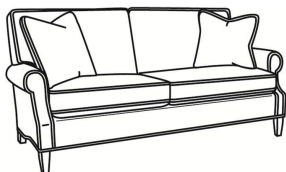

Heatherfield / 4995

DESCRIPTION:	Chair (35W)
OUTSIDE:	35"W x 38"D x 40"H
INSIDE:	21"W x 22"D
SEAT:	21"H
ARM:	25"H
BACK RAIL:	33.5"H
COM:	Plain: 10.00 yds Repeat of 2-14": 12.50 yds Repeat of 15-27": 13.50 yds
WEIGHT:	65 lbs

L = available in leather

Standard Features:
Semi-Attached Box Border Back
May be shown with optional features

HEATHERFIELD

Standard Seat Cushion: Hallmark Seat
Standard Back Pillow: Fiber Back

Also available:

Heatherfield / L4997
Leather Ottoman (27W X 21D)
Outside: 27W x 21D x 17.5H
Inside: 0W x 0D

Heatherfield / 4997
Ottoman (27W X 21D)
Outside: 27W x 21D x 17.5H
Inside: 0W x 0D

Heatherfield / 4990
Sofa (83W)
Outside: 83W x 38D x 40H
Inside: 69W x 22D