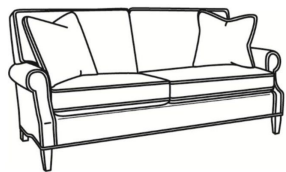

Heatherfield / 4990

DESCRIPTION: Sofa (83W)
 OUTSIDE: 83"W x 38"D x 40"H
 INSIDE: 69"W x 22"D
 SEAT: 21"H
 ARM: 25"H
 BACK RAIL: 33.5"H
 THROW PILLOWS: 2 - 20"
 COM: Plain: 17.00 yds
 Repeat of 2-14": 21.25 yds
 Repeat of 15-27": 23.00 yds
 WEIGHT: 150 lbs

L = available in leather

Standard Features:
 Semi-Attached Box Border Back
 May be shown with optional features

HEATHERFIELD
 Standard Seat Cushion: Hallmark Seat
 Standard Back Pillow: Fiber Back

Also available:

Heatherfield / 4994
 Loveseat (60W)
 Outside: 60W x 38D x 40H
 Inside: 46W x 22D

Heatherfield / 4995
 Chair (35W)
 Outside: 35W x 38D x 40H
 Inside: 21W x 22D

Heatherfield / L4990
 Leather Sofa (83W)
 Outside: 83W x 38D x 40H
 Inside: 69W x 22D

Heatherfield / L4994
 Leather Loveseat (60W)
 Outside: 60W x 38D x 40H
 Inside: 46W x 22D

Heatherfield / L4995
 Leather Chair (35W)
 Outside: 35W x 38D x 40H
 Inside: 21W x 22D