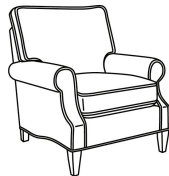

Heatherfield / 4990

DESCRIPTION: Sofa (83W)
 OUTSIDE: 83"W x 38"D x 40"H
 INSIDE: 69"W x 22"D
 SEAT: 21"H
 ARM: 25"H
 BACK RAIL: 33.5"H
 THROW PILLOWS: 2 - 20"
 COM: Plain: 17.00 yds
 Repeat of 2-14": 21.25 yds
 Repeat of 15-27": 23.00 yds
 WEIGHT: 150 lbs

L = available in leather

Standard Features:
 Semi-Attached Box Border Back
 May be shown with optional features

HEATHERFIELD
 Standard Seat Cushion: Hallmark Seat
 Standard Back Pillow: Fiber Back

Also available:

Heatherfield / 4994
 Loveseat (60W)
 Outside: 60W x 38D x 40H
 Inside: 46W x 22D

Heatherfield / 4995
 Chair (35W)
 Outside: 35W x 38D x 40H
 Inside: 21W x 22D

Heatherfield / L4990
 Leather Sofa (83W)
 Outside: 83W x 38D x 40H
 Inside: 69W x 22D