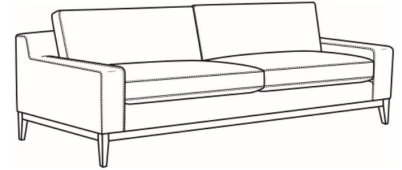

Claude / 4700-05

DESCRIPTION:	Chair (41W)
OUTSIDE:	41"W x 41"D x 35"H
INSIDE:	27"W x 24"D
SEAT:	21"H
ARM:	22.5"H
BACK RAIL:	28"H
COM:	Plain: 8.50 yds Repeat of 2-14": 10.75 yds Repeat of 15-27": 11.50 yds
WEIGHT:	75 lbs

Standard Features:

- Box Border Back
- French Seamed
- Oak wood base. Wood grain pattern is a natural characteristic of oak
- May be shown with optional features

CLAUDE

Standard Seat Cushion:	Hallmark Seat
Standard Back Pillow:	Fiber Back

Also available:

Claude / 4700-07
Ottoman (32W X 24D)
Outside: 32W x 24D x 18.5H
Inside: 0W x 0D

Claude / 4700-20
Sofa (85W)
Outside: 85W x 41D x 35H
Inside: 71W x 24D

Claude / 4700-21
Long Sofa (97W)
Outside: 97W x 41D x 35H
Inside: 83W x 24D