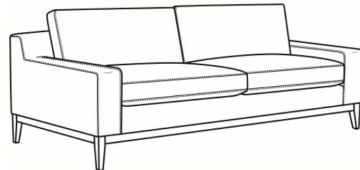

Claude / 4700-05

DESCRIPTION:	Chair (41W)
OUTSIDE:	41"W x 41"D x 35"H
INSIDE:	27"W x 24"D
SEAT:	21"H
ARM:	22.5"H
BACK RAIL:	28"H
COM:	Plain: 8.50 yds Repeat of 2-14": 10.75 yds Repeat of 15-27": 11.50 yds
WEIGHT:	75 lbs

Standard Features:

- Box Border Back
- French Seamed
- Oak wood base. Wood grain pattern is a natural characteristic of oak
- May be shown with optional features

CLAUDE

Standard Seat Cushion:	Hallmark Seat
Standard Back Pillow:	Fiber Back

Also available:

Claude / 4700-07
Ottoman (32W X 24D)
Outside: 32W x 24D x 18.5H
Inside: 0W x 0D

Claude / 4700-20
Sofa (85W)
Outside: 85W x 41D x 35H
Inside: 71W x 24D

Claude / 4700-21
Long Sofa (97W)
Outside: 97W x 41D x 35H
Inside: 83W x 24D