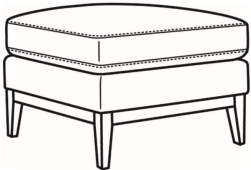

Claude / 4700-05

DESCRIPTION:	Chair (41W)
OUTSIDE:	41"W x 41"D x 35"H
INSIDE:	27"W x 24"D
SEAT:	21"H
ARM:	22.5"H
BACK RAIL:	28"H
COM:	Plain: 8.50 yds Repeat of 2-14": 10.75 yds Repeat of 15-27": 11.50 yds
WEIGHT:	75 lbs

Standard Features:

- Box Border Back
- French Seamed
- Oak wood base. Wood grain pattern is a natural characteristic of oak
- May be shown with optional features

CLAUDE

Standard Seat Cushion:	Hallmark Seat
Standard Back Pillow:	Fiber Back

Also available:

Claude / 4700-07
Ottoman (32W X 24D)
Outside: 32W x 24D x 18.5H
Inside: 0W x 0D

Claude / 4700-20
Sofa (85W)
Outside: 85W x 41D x 35H
Inside: 71W x 24D

Claude / 4700-21
Long Sofa (97W)
Outside: 97W x 41D x 35H
Inside: 83W x 24D