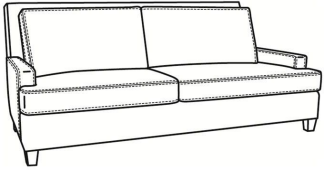

Breakers / 4445-SC

DESCRIPTION:	Chair (34W)
OUTSIDE:	34"W x 40"D x 38"H
INSIDE:	25"W x 22"D
SEAT:	20"H
ARM:	22"H
COM:	Plain: 9.00 yds Repeat of 2-14": 11.25 yds Repeat of 15-27": 12.25 yds
WEIGHT:	75 lbs

Breakers / 4440
 Sofa (86W)
 Outside: 86W x 40D x 38H
 Inside: 76W x 22D

Breakers / 4444
 Loveseat (61W)
 Outside: 61W x 40D x 38H
 Inside: 51W x 22D

Breakers / 4445
 Chair (34W)
 Outside: 34W x 40D x 38H
 Inside: 25W x 22D

Breakers / 4440-SC
Slipcovered Sofa (86W)
Outside: 86W x 40D x 38H
Inside: 76W x 22D

Breakers / 4444-SC
Slipcovered Loveseat (61W)
Outside: 61W x 40D x 38H
Inside: 51W x 22D

Breakers / L4440
Leather Sofa (86W)
Outside: 86W x 40D x 38H
Inside: 76W x 22D