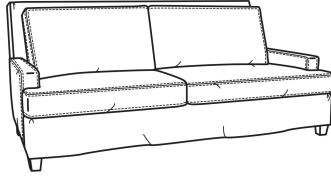

Breakers / 4445-SC

DESCRIPTION:	Chair (34W)
OUTSIDE:	34"W x 40"D x 38"H
INSIDE:	25"W x 22"D
SEAT:	20"H
ARM:	22"H
COM:	Plain: 9.00 yds Repeat of 2-14": 11.25 yds Repeat of 15-27": 12.25 yds
WEIGHT:	75 lbs

Breakers / 4440
 Sofa (86W)
 Outside: 86W x 40D x 38H
 Inside: 76W x 22D

Breakers / 4444
 Loveseat (61W)
 Outside: 61W x 40D x 38H
 Inside: 51W x 22D

Breakers / 4445
 Chair (34W)
 Outside: 34W x 40D x 38H
 Inside: 25W x 22D

Breakers / 4440-SC
Slipcovered Sofa (86W)
Outside: 86W x 40D x 38H
Inside: 76W x 22D

Breakers / 4444-SC
Slipcovered Loveseat (61W)
Outside: 61W x 40D x 38H
Inside: 51W x 22D

Breakers / L4440
Leather Sofa (86W)
Outside: 86W x 40D x 38H
Inside: 76W x 22D