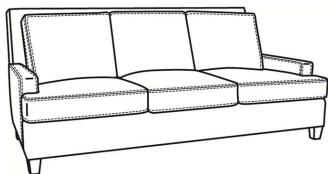

Breakers / 4445-SC

DESCRIPTION:	Chair (34W)
OUTSIDE:	34"W x 40"D x 38"H
INSIDE:	25"W x 22"D
SEAT:	20"H
ARM:	22"H
COM:	Plain: 9.00 yds Repeat of 2-14": 11.25 yds Repeat of 15-27": 12.25 yds
WEIGHT:	75 lbs

L = available in leather
SC = available slipcovered

Standard Features:
 Box Border Back
 Saddle-Stitched
 May be shown with optional features

BREAKERS
 Standard Seat Cushion: Mayfair Seat
 Standard Back Pillow: Fiber Back

Also available:

Breakers / L4447
 Leather Ottoman (29W X 22D)
 Outside: 29W x 22D x 17H
 Inside: 0W x 0D

Breakers / 4447
 Ottoman (29W X 22D)
 Outside: 29W x 22D x 17H
 Inside: 0W x 0D

Breakers / 4447-SC
 Slipcovered Ottoman (29W X 22D)
 Outside: 29W x 22D x 17H
 Inside: 0W x 0D

Breakers / 4440
 Sofa (86W)
 Outside: 86W x 40D x 38H
 Inside: 76W x 22D

Breakers / 4444
 Loveseat (61W)
 Outside: 61W x 40D x 38H
 Inside: 51W x 22D

Breakers / 4445
 Chair (34W)
 Outside: 34W x 40D x 38H
 Inside: 25W x 22D