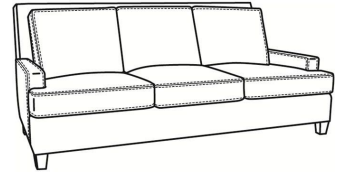

Breakers / 4445-SC

DESCRIPTION:	Chair (34W)
OUTSIDE:	34"W x 40"D x 38"H
INSIDE:	25"W x 22"D
SEAT:	20"H
ARM:	22"H
COM:	Plain: 9.00 yds Repeat of 2-14": 11.25 yds Repeat of 15-27": 12.25 yds
WEIGHT:	75 lbs

Breakers / 4440
 Sofa (86W)
 Outside: 86W x 40D x 38H
 Inside: 76W x 22D

Breakers / 4444
 Loveseat (61W)
 Outside: 61W x 40D x 38H
 Inside: 51W x 22D

Breakers / 4445
 Chair (34W)
 Outside: 34W x 40D x 38H
 Inside: 25W x 22D

Breakers / 4440-SC
Slipcovered Sofa (86W)
Outside: 86W x 40D x 38H
Inside: 76W x 22D

Breakers / 4444-SC
Slipcovered Loveseat (61W)
Outside: 61W x 40D x 38H
Inside: 51W x 22D

Breakers / L4440
Leather Sofa (86W)
Outside: 86W x 40D x 38H
Inside: 76W x 22D