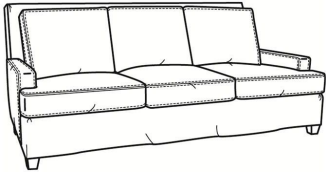

Breakers / 4445-SC

DESCRIPTION:	Chair (34W)
OUTSIDE:	34"W x 40"D x 38"H
INSIDE:	25"W x 22"D
SEAT:	20"H
ARM:	22"H
COM:	Plain: 9.00 yds Repeat of 2-14": 11.25 yds Repeat of 15-27": 12.25 yds
WEIGHT:	75 lbs

L = available in leather
SC = available slipcovered

Standard Features:
 Box Border Back
 Saddle-Stitched
 May be shown with optional features

BREAKERS
 Standard Seat Cushion: Mayfair Seat
 Standard Back Pillow: Fiber Back

Also available:

Breakers / L4447
 Leather Ottoman (29W X 22D)
 Outside: 29W x 22D x 17H
 Inside: 0W x 0D

Breakers / 4447
 Ottoman (29W X 22D)
 Outside: 29W x 22D x 17H
 Inside: 0W x 0D

Breakers / 4447-SC
 Slipcovered Ottoman (29W X 22D)
 Outside: 29W x 22D x 17H
 Inside: 0W x 0D

Breakers / 4440
 Sofa (86W)
 Outside: 86W x 40D x 38H
 Inside: 76W x 22D

Breakers / 4444
 Loveseat (61W)
 Outside: 61W x 40D x 38H
 Inside: 51W x 22D

Breakers / 4445
 Chair (34W)
 Outside: 34W x 40D x 38H
 Inside: 25W x 22D