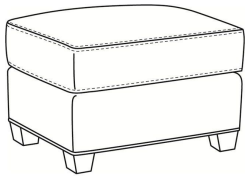

Breakers / 4445-SC

DESCRIPTION:	Chair (34W)
OUTSIDE:	34"W x 40"D x 38"H
INSIDE:	25"W x 22"D
SEAT:	20"H
ARM:	22"H
COM:	Plain: 9.00 yds Repeat of 2-14": 11.25 yds Repeat of 15-27": 12.25 yds
WEIGHT:	75 lbs

L = available in leather
SC = available slipcovered

Standard Features:
Box Border Back
Saddle-Stitched
May be shown with optional features

BREAKERS
Standard Seat Cushion: Mayfair Seat
Standard Back Pillow: Fiber Back

Also available:

Breakers / L4447
Leather Ottoman (29W X 22D)
Outside: 29W x 22D x 17H
Inside: 0W x 0D