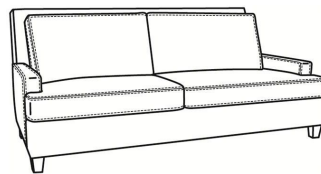

Breakers / 4445-SC

DESCRIPTION:	Chair (34W)
OUTSIDE:	34"W x 40"D x 38"H
INSIDE:	25"W x 22"D
SEAT:	20"H
ARM:	22"H
COM:	Plain: 9.00 yds Repeat of 2-14": 11.25 yds Repeat of 15-27": 12.25 yds
WEIGHT:	75 lbs

L = available in leather
SC = available slipcovered

Standard Features:
 Box Border Back
 Saddle-Stitched
 May be shown with optional features

BREAKERS
 Standard Seat Cushion: Mayfair Seat
 Standard Back Pillow: Fiber Back

Also available:

Breakers / L4447
 Leather Ottoman (29W X 22D)
 Outside: 29W x 22D x 17H
 Inside: 0W x 0D

Breakers / 4447
 Ottoman (29W X 22D)
 Outside: 29W x 22D x 17H
 Inside: 0W x 0D

Breakers / 4447-SC
 Slipcovered Ottoman (29W X 22D)
 Outside: 29W x 22D x 17H
 Inside: 0W x 0D

Breakers / 4440
 Sofa (86W)
 Outside: 86W x 40D x 38H
 Inside: 76W x 22D

Breakers / 4444
 Loveseat (61W)
 Outside: 61W x 40D x 38H
 Inside: 51W x 22D

Breakers / 4445
 Chair (34W)
 Outside: 34W x 40D x 38H
 Inside: 25W x 22D