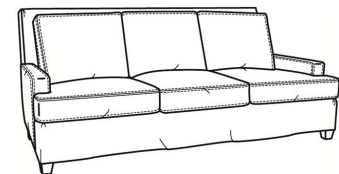

**Breakers / 4445**

DESCRIPTION:	Chair (34W)
OUTSIDE:	34"W x 40"D x 38"H
INSIDE:	25"W x 22"D
SEAT:	20"H
ARM:	22"H
COM:	Plain: 9.00 yds Repeat of 2-14": 11.25 yds Repeat of 15-27": 12.25 yds
WEIGHT:	75 lbs

**L** = available in leather  
**SC** = available slipcovered

Standard Features:  
 Box Border Back  
 Saddle-Stitched  
 May be shown with optional features

**BREAKERS**  
 Standard Seat Cushion: Mayfair Seat  
 Standard Back Pillow: Fiber Back

Also available:

Breakers / L4447  
 Leather Ottoman (29W X 22D)  
 Outside: 29W x 22D x 17H  
 Inside: 0W x 0D

Breakers / 4447  
 Ottoman (29W X 22D)  
 Outside: 29W x 22D x 17H  
 Inside: 0W x 0D

Breakers / 4447-SC  
 Slipcovered Ottoman (29W X 22D)  
 Outside: 29W x 22D x 17H  
 Inside: 0W x 0D

Breakers / 4440  
 Sofa (86W)  
 Outside: 86W x 40D x 38H  
 Inside: 76W x 22D

Breakers / 4444  
 Loveseat (61W)  
 Outside: 61W x 40D x 38H  
 Inside: 51W x 22D

Breakers / 4440-SC  
 Slipcovered Sofa (86W)  
 Outside: 86W x 40D x 38H  
 Inside: 76W x 22D