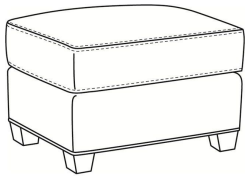

Breakers / 4445

DESCRIPTION:	Chair (34W)
OUTSIDE:	34"W x 40"D x 38"H
INSIDE:	25"W x 22"D
SEAT:	20"H
ARM:	22"H
COM:	Plain: 9.00 yds Repeat of 2-14": 11.25 yds Repeat of 15-27": 12.25 yds
WEIGHT:	75 lbs

L = available in leather
SC = available slipcovered

Standard Features:
Box Border Back
Saddle-Stitched
May be shown with optional features

BREAKERS
Standard Seat Cushion: Mayfair Seat
Standard Back Pillow: Fiber Back

Also available:

Breakers / L4447
Leather Ottoman (29W X 22D)
Outside: 29W x 22D x 17H
Inside: 0W x 0D