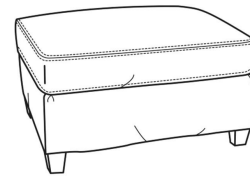

Breakers / 4447-SC
Slipcovered Ottoman (29W X 22D)
Outside: 29W x 22D x 17H
Inside: 0W x 0D