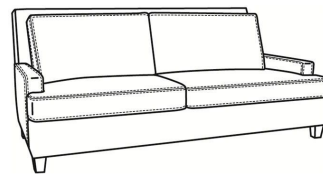

**Breakers / 4445**

DESCRIPTION:	Chair (34W)
OUTSIDE:	34"W x 40"D x 38"H
INSIDE:	25"W x 22"D
SEAT:	20"H
ARM:	22"H
COM:	Plain: 9.00 yds Repeat of 2-14": 11.25 yds Repeat of 15-27": 12.25 yds
WEIGHT:	75 lbs

**L** = available in leather  
**SC** = available slipcovered

Standard Features:  
 Box Border Back  
 Saddle-Stitched  
 May be shown with optional features

**BREAKERS**  
 Standard Seat Cushion: Mayfair Seat  
 Standard Back Pillow: Fiber Back

Also available:

Breakers / L4447  
 Leather Ottoman (29W X 22D)  
 Outside: 29W x 22D x 17H  
 Inside: 0W x 0D

Breakers / 4447  
 Ottoman (29W X 22D)  
 Outside: 29W x 22D x 17H  
 Inside: 0W x 0D

Breakers / 4447-SC  
 Slipcovered Ottoman (29W X 22D)  
 Outside: 29W x 22D x 17H  
 Inside: 0W x 0D

Breakers / 4440  
 Sofa (86W)  
 Outside: 86W x 40D x 38H  
 Inside: 76W x 22D

Breakers / 4444  
 Loveseat (61W)  
 Outside: 61W x 40D x 38H  
 Inside: 51W x 22D

Breakers / 4440-SC  
 Slipcovered Sofa (86W)  
 Outside: 86W x 40D x 38H  
 Inside: 76W x 22D