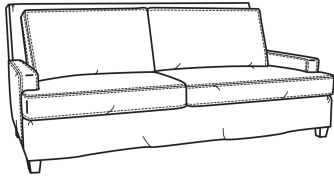

**Breakers / 4445**

DESCRIPTION:	Chair (34W)
OUTSIDE:	34"W x 40"D x 38"H
INSIDE:	25"W x 22"D
SEAT:	20"H
ARM:	22"H
COM:	Plain: 9.00 yds Repeat of 2-14": 11.25 yds Repeat of 15-27": 12.25 yds
WEIGHT:	75 lbs

**L** = available in leather  
**SC** = available slipcovered

Standard Features:  
 Box Border Back  
 Saddle-Stitched  
 May be shown with optional features

**BREAKERS**  
 Standard Seat Cushion: Mayfair Seat  
 Standard Back Pillow: Fiber Back

Also available:

Breakers / L4447  
 Leather Ottoman (29W X 22D)  
 Outside: 29W x 22D x 17H  
 Inside: 0W x 0D

Breakers / 4447  
 Ottoman (29W X 22D)  
 Outside: 29W x 22D x 17H  
 Inside: 0W x 0D

Breakers / 4447-SC  
 Slipcovered Ottoman (29W X 22D)  
 Outside: 29W x 22D x 17H  
 Inside: 0W x 0D

Breakers / 4440  
 Sofa (86W)  
 Outside: 86W x 40D x 38H  
 Inside: 76W x 22D

Breakers / 4444  
 Loveseat (61W)  
 Outside: 61W x 40D x 38H  
 Inside: 51W x 22D

Breakers / 4440-SC  
 Slipcovered Sofa (86W)  
 Outside: 86W x 40D x 38H  
 Inside: 76W x 22D