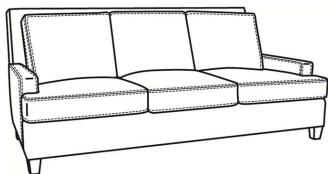

**Breakers / 4445**

DESCRIPTION:	Chair (34W)
OUTSIDE:	34"W x 40"D x 38"H
INSIDE:	25"W x 22"D
SEAT:	20"H
ARM:	22"H
COM:	Plain: 9.00 yds Repeat of 2-14": 11.25 yds Repeat of 15-27": 12.25 yds
WEIGHT:	75 lbs

**L** = available in leather  
**SC** = available slipcovered

Standard Features:  
 Box Border Back  
 Saddle-Stitched  
 May be shown with optional features

**BREAKERS**  
 Standard Seat Cushion: Mayfair Seat  
 Standard Back Pillow: Fiber Back

Also available:

Breakers / L4447  
 Leather Ottoman (29W X 22D)  
 Outside: 29W x 22D x 17H  
 Inside: 0W x 0D

Breakers / 4447  
 Ottoman (29W X 22D)  
 Outside: 29W x 22D x 17H  
 Inside: 0W x 0D

Breakers / 4447-SC  
 Slipcovered Ottoman (29W X 22D)  
 Outside: 29W x 22D x 17H  
 Inside: 0W x 0D

Breakers / 4440  
 Sofa (86W)  
 Outside: 86W x 40D x 38H  
 Inside: 76W x 22D

Breakers / 4444  
 Loveseat (61W)  
 Outside: 61W x 40D x 38H  
 Inside: 51W x 22D

Breakers / 4440-SC  
 Slipcovered Sofa (86W)  
 Outside: 86W x 40D x 38H  
 Inside: 76W x 22D