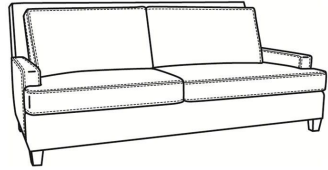

**Breakers / 4445**

DESCRIPTION:	Chair (34W)
OUTSIDE:	34"W x 40"D x 38"H
INSIDE:	25"W x 22"D
SEAT:	20"H
ARM:	22"H
COM:	Plain: 9.00 yds Repeat of 2-14": 11.25 yds Repeat of 15-27": 12.25 yds
WEIGHT:	75 lbs

Breakers / 4440  
 Sofa (86W)  
 Outside: 86W x 40D x 38H  
 Inside: 76W x 22D

Breakers / 4444  
 Loveseat (61W)  
 Outside: 61W x 40D x 38H  
 Inside: 51W x 22D

Breakers / 4440-SC  
 Slipcovered Sofa (86W)  
 Outside: 86W x 40D x 38H  
 Inside: 76W x 22D

Breakers / 4444-SC  
Slipcovered Loveseat (61W)  
Outside: 61W x 40D x 38H  
Inside: 51W x 22D

Breakers / 4445-SC  
Slipcovered Chair (34W)  
Outside: 34W x 40D x 38H  
Inside: 25W x 22D

Breakers / L4440  
Leather Sofa (86W)  
Outside: 86W x 40D x 38H  
Inside: 76W x 22D