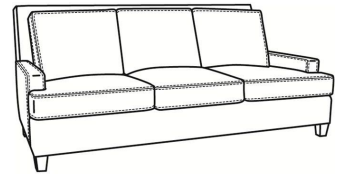

**Breakers / 4445**

DESCRIPTION:	Chair (34W)
OUTSIDE:	34"W x 40"D x 38"H
INSIDE:	25"W x 22"D
SEAT:	20"H
ARM:	22"H
COM:	Plain: 9.00 yds Repeat of 2-14": 11.25 yds Repeat of 15-27": 12.25 yds
WEIGHT:	75 lbs

Breakers / 4440  
 Sofa (86W)  
 Outside: 86W x 40D x 38H  
 Inside: 76W x 22D

Breakers / 4444  
 Loveseat (61W)  
 Outside: 61W x 40D x 38H  
 Inside: 51W x 22D

Breakers / 4440-SC  
 Slipcovered Sofa (86W)  
 Outside: 86W x 40D x 38H  
 Inside: 76W x 22D

Breakers / 4444-SC  
Slipcovered Loveseat (61W)  
Outside: 61W x 40D x 38H  
Inside: 51W x 22D

Breakers / 4445-SC  
Slipcovered Chair (34W)  
Outside: 34W x 40D x 38H  
Inside: 25W x 22D

Breakers / L4440  
Leather Sofa (86W)  
Outside: 86W x 40D x 38H  
Inside: 76W x 22D