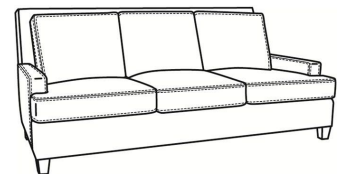

Breakers / 4444-SC

DESCRIPTION: Loveseat (61W)
 OUTSIDE: 61"W x 40"D x 38"H
 INSIDE: 51"W x 22"D
 SEAT: 20"H
 ARM: 22"H
 COM: Plain: 16.00 yds
 Repeat of 2-14": 20.00 yds
 Repeat of 15-27": 21.75 yds
 WEIGHT: 115 lbs

L = available in leather
SC = available slipcovered

Standard Features:
 Box Border Back
 Saddle-Stitched
 May be shown with optional features

BREAKERS
 Standard Seat Cushion: Mayfair Seat
 Standard Back Pillow: Fiber Back

Also available:

Breakers / 4440
 Sofa (86W)
 Outside: 86W x 40D x 38H
 Inside: 76W x 22D

Breakers / 4444
 Loveseat (61W)
 Outside: 61W x 40D x 38H
 Inside: 51W x 22D

Breakers / 4445
 Chair (34W)
 Outside: 34W x 40D x 38H
 Inside: 25W x 22D

Breakers / 4440-SC
 Slipcovered Sofa (86W)
 Outside: 86W x 40D x 38H
 Inside: 76W x 22D

Breakers / 4445-SC
 Slipcovered Chair (34W)
 Outside: 34W x 40D x 38H
 Inside: 25W x 22D

Breakers / L4440
 Leather Sofa (86W)
 Outside: 86W x 40D x 38H
 Inside: 76W x 22D