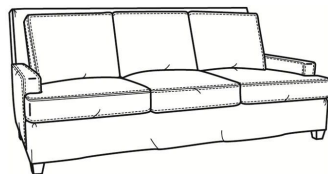

Breakers / 4444-SC

DESCRIPTION: Loveseat (61W)
 OUTSIDE: 61"W x 40"D x 38"H
 INSIDE: 51"W x 22"D
 SEAT: 20"H
 ARM: 22"H
 COM: Plain: 16.00 yds
 Repeat of 2-14": 20.00 yds
 Repeat of 15-27": 21.75 yds
 WEIGHT: 115 lbs

L = available in leather
SC = available slipcovered

Standard Features:
 Box Border Back
 Saddle-Stitched
 May be shown with optional features

BREAKERS
 Standard Seat Cushion: Mayfair Seat
 Standard Back Pillow: Fiber Back

Also available:

Breakers / 4440
 Sofa (86W)
 Outside: 86W x 40D x 38H
 Inside: 76W x 22D

Breakers / 4444
 Loveseat (61W)
 Outside: 61W x 40D x 38H
 Inside: 51W x 22D

Breakers / 4445
 Chair (34W)
 Outside: 34W x 40D x 38H
 Inside: 25W x 22D

Breakers / 4440-SC
 Slipcovered Sofa (86W)
 Outside: 86W x 40D x 38H
 Inside: 76W x 22D

Breakers / 4445-SC
 Slipcovered Chair (34W)
 Outside: 34W x 40D x 38H
 Inside: 25W x 22D

Breakers / L4440
 Leather Sofa (86W)
 Outside: 86W x 40D x 38H
 Inside: 76W x 22D