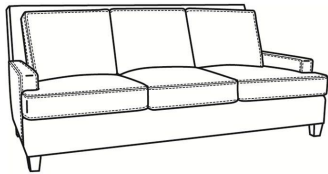

Breakers / 4444-SC

DESCRIPTION: Loveseat (61W)
 OUTSIDE: 61"W x 40"D x 38"H
 INSIDE: 51"W x 22"D
 SEAT: 20"H
 ARM: 22"H
 COM: Plain: 16.00 yds
 Repeat of 2-14": 20.00 yds
 Repeat of 15-27": 21.75 yds
 WEIGHT: 115 lbs

L = available in leather
SC = available slipcovered

Standard Features:
 Box Border Back
 Saddle-Stitched
 May be shown with optional features

BREAKERS
 Standard Seat Cushion: Mayfair Seat
 Standard Back Pillow: Fiber Back

Also available:

Breakers / 4440
 Sofa (86W)
 Outside: 86W x 40D x 38H
 Inside: 76W x 22D

Breakers / 4444
 Loveseat (61W)
 Outside: 61W x 40D x 38H
 Inside: 51W x 22D

Breakers / 4445
 Chair (34W)
 Outside: 34W x 40D x 38H
 Inside: 25W x 22D

Breakers / L4444
Leather Loveseat (61W)
Outside: 61W x 40D x 38H
Inside: 51W x 22D

Breakers / L4445
Leather Chair (34W)
Outside: 34W x 40D x 38H
Inside: 25W x 22D