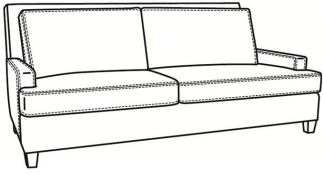

Breakers / 4444-SC

DESCRIPTION: Loveseat (61W)
 OUTSIDE: 61"W x 40"D x 38"H
 INSIDE: 51"W x 22"D
 SEAT: 20"H
 ARM: 22"H
 COM: Plain: 16.00 yds
 Repeat of 2-14": 20.00 yds
 Repeat of 15-27": 21.75 yds
 WEIGHT: 115 lbs

L = available in leather
SC = available slipcovered

Standard Features:
 Box Border Back
 Saddle-Stitched
 May be shown with optional features

BREAKERS
 Standard Seat Cushion: Mayfair Seat
 Standard Back Pillow: Fiber Back

Also available:

Breakers / 4440
 Sofa (86W)
 Outside: 86W x 40D x 38H
 Inside: 76W x 22D

Breakers / 4444
 Loveseat (61W)
 Outside: 61W x 40D x 38H
 Inside: 51W x 22D

Breakers / 4445
 Chair (34W)
 Outside: 34W x 40D x 38H
 Inside: 25W x 22D

Breakers / 4440-SC
 Slipcovered Sofa (86W)
 Outside: 86W x 40D x 38H
 Inside: 76W x 22D

Breakers / 4445-SC
 Slipcovered Chair (34W)
 Outside: 34W x 40D x 38H
 Inside: 25W x 22D

Breakers / L4440
 Leather Sofa (86W)
 Outside: 86W x 40D x 38H
 Inside: 76W x 22D