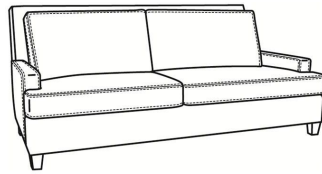

Breakers / 4444-SC

DESCRIPTION: Loveseat (61W)
 OUTSIDE: 61"W x 40"D x 38"H
 INSIDE: 51"W x 22"D
 SEAT: 20"H
 ARM: 22"H
 COM: Plain: 16.00 yds
 Repeat of 2-14": 20.00 yds
 Repeat of 15-27": 21.75 yds
 WEIGHT: 115 lbs

L = available in leather
SC = available slipcovered

Standard Features:
 Box Border Back
 Saddle-Stitched
 May be shown with optional features

BREAKERS
 Standard Seat Cushion: Mayfair Seat
 Standard Back Pillow: Fiber Back

Also available:

Breakers / 4440
 Sofa (86W)
 Outside: 86W x 40D x 38H
 Inside: 76W x 22D

Breakers / 4444
 Loveseat (61W)
 Outside: 61W x 40D x 38H
 Inside: 51W x 22D

Breakers / 4445
 Chair (34W)
 Outside: 34W x 40D x 38H
 Inside: 25W x 22D