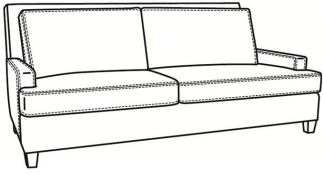

**Breakers / 4440-SC**

DESCRIPTION:	Sofa (86W)
OUTSIDE:	86"W x 40"D x 38"H
INSIDE:	76"W x 22"D
SEAT:	20"H
ARM:	22"H
COM:	Plain: 19.00 yds Repeat of 2-14": 23.75 yds Repeat of 15-27": 25.75 yds
WEIGHT:	145 lbs

**L** = available in leather  
**SC** = available slipcovered

**Standard Features:**

- Box Border Back
- Saddle-Stitched
- May be shown with optional features

**BREAKERS**

Standard Seat Cushion: Mayfair Seat  
 Standard Back Pillow: Fiber Back

Also available:

Breakers / 4440  
 Sofa (86W)  
 Outside: 86W x 40D x 38H  
 Inside: 76W x 22D

Breakers / 4444  
 Loveseat (61W)  
 Outside: 61W x 40D x 38H  
 Inside: 51W x 22D

Breakers / 4445  
 Chair (34W)  
 Outside: 34W x 40D x 38H  
 Inside: 25W x 22D

Breakers / 4444-SC  
 Slipcovered Loveseat (61W)  
 Outside: 61W x 40D x 38H  
 Inside: 51W x 22D

Breakers / 4445-SC  
 Slipcovered Chair (34W)  
 Outside: 34W x 40D x 38H  
 Inside: 25W x 22D

Breakers / L4440  
 Leather Sofa (86W)  
 Outside: 86W x 40D x 38H  
 Inside: 76W x 22D