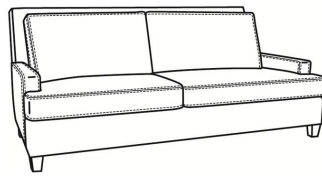

**Breakers / 4440-SC**

DESCRIPTION:	Sofa (86W)
OUTSIDE:	86"W x 40"D x 38"H
INSIDE:	76"W x 22"D
SEAT:	20"H
ARM:	22"H
COM:	Plain: 19.00 yds Repeat of 2-14": 23.75 yds Repeat of 15-27": 25.75 yds
WEIGHT:	145 lbs

**L** = available in leather  
**SC** = available slipcovered

**Standard Features:**

- Box Border Back
- Saddle-Stitched
- May be shown with optional features

**BREAKERS**

Standard Seat Cushion: Mayfair Seat  
 Standard Back Pillow: Fiber Back

Also available:

Breakers / 4440  
 Sofa (86W)  
 Outside: 86W x 40D x 38H  
 Inside: 76W x 22D

Breakers / 4444  
 Loveseat (61W)  
 Outside: 61W x 40D x 38H  
 Inside: 51W x 22D

Breakers / 4445  
 Chair (34W)  
 Outside: 34W x 40D x 38H  
 Inside: 25W x 22D