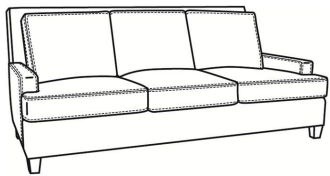

**Breakers / 4440-SC**

DESCRIPTION:	Sofa (86W)
OUTSIDE:	86"W x 40"D x 38"H
INSIDE:	76"W x 22"D
SEAT:	20"H
ARM:	22"H
COM:	Plain: 19.00 yds Repeat of 2-14": 23.75 yds Repeat of 15-27": 25.75 yds
WEIGHT:	145 lbs

**L** = available in leather  
**SC** = available slipcovered

**Standard Features:**

- Box Border Back
- Saddle-Stitched
- May be shown with optional features

**BREAKERS**

Standard Seat Cushion: Mayfair Seat  
 Standard Back Pillow: Fiber Back

Also available:

Breakers / 4440  
 Sofa (86W)  
 Outside: 86W x 40D x 38H  
 Inside: 76W x 22D

Breakers / 4444  
 Loveseat (61W)  
 Outside: 61W x 40D x 38H  
 Inside: 51W x 22D

Breakers / 4445  
 Chair (34W)  
 Outside: 34W x 40D x 38H  
 Inside: 25W x 22D