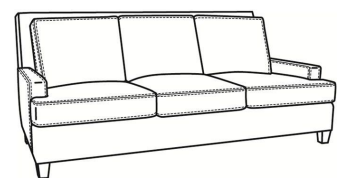

**Breakers / 4440-SC**

DESCRIPTION:	Sofa (86W)
OUTSIDE:	86"W x 40"D x 38"H
INSIDE:	76"W x 22"D
SEAT:	20"H
ARM:	22"H
COM:	Plain: 19.00 yds Repeat of 2-14": 23.75 yds Repeat of 15-27": 25.75 yds
WEIGHT:	145 lbs

**L** = available in leather  
**SC** = available slipcovered

**Standard Features:**

- Box Border Back
- Saddle-Stitched
- May be shown with optional features

**BREAKERS**

Standard Seat Cushion: Mayfair Seat  
 Standard Back Pillow: Fiber Back

Also available:

Breakers / 4440  
 Sofa (86W)  
 Outside: 86W x 40D x 38H  
 Inside: 76W x 22D

Breakers / 4444  
 Loveseat (61W)  
 Outside: 61W x 40D x 38H  
 Inside: 51W x 22D

Breakers / 4445  
 Chair (34W)  
 Outside: 34W x 40D x 38H  
 Inside: 25W x 22D

Breakers / 4444-SC  
 Slipcovered Loveseat (61W)  
 Outside: 61W x 40D x 38H  
 Inside: 51W x 22D

Breakers / 4445-SC  
 Slipcovered Chair (34W)  
 Outside: 34W x 40D x 38H  
 Inside: 25W x 22D

Breakers / L4440  
 Leather Sofa (86W)  
 Outside: 86W x 40D x 38H  
 Inside: 76W x 22D