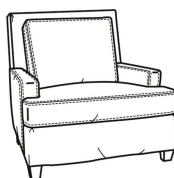

**Breakers / 4440-SC**

DESCRIPTION:	Sofa (86W)
OUTSIDE:	86"W x 40"D x 38"H
INSIDE:	76"W x 22"D
SEAT:	20"H
ARM:	22"H
COM:	Plain: 19.00 yds Repeat of 2-14": 23.75 yds Repeat of 15-27": 25.75 yds
WEIGHT:	145 lbs

**L** = available in leather  
**SC** = available slipcovered

**Standard Features:**

- Box Border Back
- Saddle-Stitched
- May be shown with optional features

**BREAKERS**

Standard Seat Cushion: Mayfair Seat  
 Standard Back Pillow: Fiber Back

Also available:

Breakers / 4440  
 Sofa (86W)  
 Outside: 86W x 40D x 38H  
 Inside: 76W x 22D

Breakers / 4444  
 Loveseat (61W)  
 Outside: 61W x 40D x 38H  
 Inside: 51W x 22D

Breakers / 4445  
 Chair (34W)  
 Outside: 34W x 40D x 38H  
 Inside: 25W x 22D

Breakers / 4444-SC  
 Slipcovered Loveseat (61W)  
 Outside: 61W x 40D x 38H  
 Inside: 51W x 22D

Breakers / 4445-SC  
 Slipcovered Chair (34W)  
 Outside: 34W x 40D x 38H  
 Inside: 25W x 22D

Breakers / L4440  
 Leather Sofa (86W)  
 Outside: 86W x 40D x 38H  
 Inside: 76W x 22D