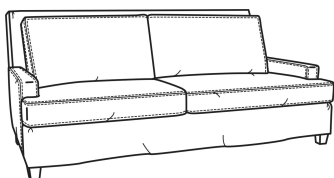

**Breakers / 4440-SC**

DESCRIPTION:	Sofa (86W)
OUTSIDE:	86"W x 40"D x 38"H
INSIDE:	76"W x 22"D
SEAT:	20"H
ARM:	22"H
COM:	Plain: 19.00 yds Repeat of 2-14": 23.75 yds Repeat of 15-27": 25.75 yds
WEIGHT:	145 lbs

**L** = available in leather  
**SC** = available slipcovered

**Standard Features:**

- Box Border Back
- Saddle-Stitched
- May be shown with optional features

**BREAKERS**

Standard Seat Cushion: Mayfair Seat  
 Standard Back Pillow: Fiber Back

Also available:

Breakers / 4440  
 Sofa (86W)  
 Outside: 86W x 40D x 38H  
 Inside: 76W x 22D

Breakers / 4444  
 Loveseat (61W)  
 Outside: 61W x 40D x 38H  
 Inside: 51W x 22D

Breakers / 4445  
 Chair (34W)  
 Outside: 34W x 40D x 38H  
 Inside: 25W x 22D

Breakers / 4444-SC  
 Slipcovered Loveseat (61W)  
 Outside: 61W x 40D x 38H  
 Inside: 51W x 22D

Breakers / 4445-SC  
 Slipcovered Chair (34W)  
 Outside: 34W x 40D x 38H  
 Inside: 25W x 22D

Breakers / L4440  
 Leather Sofa (86W)  
 Outside: 86W x 40D x 38H  
 Inside: 76W x 22D