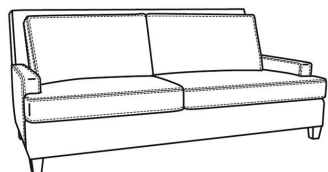

Breakers / 4440

DESCRIPTION: Sofa (86W)
 OUTSIDE: 86"W x 40"D x 38"H
 INSIDE: 76"W x 22"D
 SEAT: 20"H
 ARM: 22"H
 COM: Plain: 19.00 yds
 Repeat of 2-14": 23.75 yds
 Repeat of 15-27": 25.75 yds
 WEIGHT: 145 lbs

L = available in leather
SC = available slipcovered

Standard Features:
 Box Border Back
 Saddle-Stitched
 May be shown with optional features

BREAKERS
 Standard Seat Cushion: Mayfair Seat
 Standard Back Pillow: Fiber Back

Also available:

Breakers / 4444
 Loveseat (61W)
 Outside: 61W x 40D x 38H
 Inside: 51W x 22D

Breakers / 4445
 Chair (34W)
 Outside: 34W x 40D x 38H
 Inside: 25W x 22D

Breakers / 4440-SC
 Slipcovered Sofa (86W)
 Outside: 86W x 40D x 38H
 Inside: 76W x 22D

Breakers / L4444
Leather Loveseat (61W)
Outside: 61W x 40D x 38H
Inside: 51W x 22D

Breakers / L4445
Leather Chair (34W)
Outside: 34W x 40D x 38H
Inside: 25W x 22D