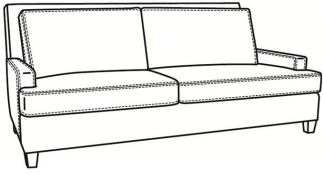

Breakers / 4440

DESCRIPTION: Sofa (86W)
 OUTSIDE: 86"W x 40"D x 38"H
 INSIDE: 76"W x 22"D
 SEAT: 20"H
 ARM: 22"H
 COM: Plain: 19.00 yds
 Repeat of 2-14": 23.75 yds
 Repeat of 15-27": 25.75 yds
 WEIGHT: 145 lbs

L = available in leather
SC = available slipcovered

Standard Features:
 Box Border Back
 Saddle-Stitched
 May be shown with optional features

BREAKERS
 Standard Seat Cushion: Mayfair Seat
 Standard Back Pillow: Fiber Back

Also available:

Breakers / 4444
 Loveseat (61W)
 Outside: 61W x 40D x 38H
 Inside: 51W x 22D

Breakers / 4445
 Chair (34W)
 Outside: 34W x 40D x 38H
 Inside: 25W x 22D

Breakers / 4440-SC
 Slipcovered Sofa (86W)
 Outside: 86W x 40D x 38H
 Inside: 76W x 22D

Breakers / 4444-SC
 Slipcovered Loveseat (61W)
 Outside: 61W x 40D x 38H
 Inside: 51W x 22D

Breakers / 4445-SC
 Slipcovered Chair (34W)
 Outside: 34W x 40D x 38H
 Inside: 25W x 22D

Breakers / L4440
 Leather Sofa (86W)
 Outside: 86W x 40D x 38H
 Inside: 76W x 22D