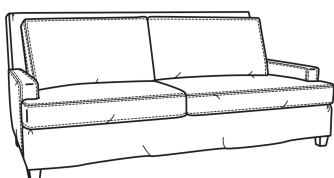

Breakers / 4440

DESCRIPTION: Sofa (86W)
 OUTSIDE: 86"W x 40"D x 38"H
 INSIDE: 76"W x 22"D
 SEAT: 20"H
 ARM: 22"H
 COM: Plain: 19.00 yds
 Repeat of 2-14": 23.75 yds
 Repeat of 15-27": 25.75 yds
 WEIGHT: 145 lbs

L = available in leather
SC = available slipcovered

Standard Features:
 Box Border Back
 Saddle-Stitched
 May be shown with optional features

BREAKERS
 Standard Seat Cushion: Mayfair Seat
 Standard Back Pillow: Fiber Back

Also available:

Breakers / 4444
 Loveseat (61W)
 Outside: 61W x 40D x 38H
 Inside: 51W x 22D

Breakers / 4445
 Chair (34W)
 Outside: 34W x 40D x 38H
 Inside: 25W x 22D

Breakers / 4440-SC
 Slipcovered Sofa (86W)
 Outside: 86W x 40D x 38H
 Inside: 76W x 22D

Breakers / 4444-SC
 Slipcovered Loveseat (61W)
 Outside: 61W x 40D x 38H
 Inside: 51W x 22D

Breakers / 4445-SC
 Slipcovered Chair (34W)
 Outside: 34W x 40D x 38H
 Inside: 25W x 22D

Breakers / L4440
 Leather Sofa (86W)
 Outside: 86W x 40D x 38H
 Inside: 76W x 22D