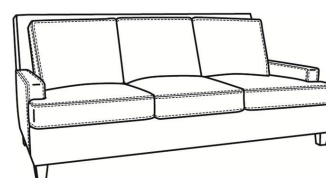

Breakers / 4440

DESCRIPTION: Sofa (86W)
 OUTSIDE: 86"W x 40"D x 38"H
 INSIDE: 76"W x 22"D
 SEAT: 20"H
 ARM: 22"H
 COM: Plain: 19.00 yds
 Repeat of 2-14": 23.75 yds
 Repeat of 15-27": 25.75 yds
 WEIGHT: 145 lbs

L = available in leather
SC = available slipcovered

Standard Features:
 Box Border Back
 Saddle-Stitched
 May be shown with optional features

BREAKERS
 Standard Seat Cushion: Mayfair Seat
 Standard Back Pillow: Fiber Back

Also available:

Breakers / 4444
 Loveseat (61W)
 Outside: 61W x 40D x 38H
 Inside: 51W x 22D

Breakers / 4445
 Chair (34W)
 Outside: 34W x 40D x 38H
 Inside: 25W x 22D

Breakers / 4440-SC
 Slipcovered Sofa (86W)
 Outside: 86W x 40D x 38H
 Inside: 76W x 22D

Breakers / 4444-SC
 Slipcovered Loveseat (61W)
 Outside: 61W x 40D x 38H
 Inside: 51W x 22D

Breakers / 4445-SC
 Slipcovered Chair (34W)
 Outside: 34W x 40D x 38H
 Inside: 25W x 22D

Breakers / L4440
 Leather Sofa (86W)
 Outside: 86W x 40D x 38H
 Inside: 76W x 22D