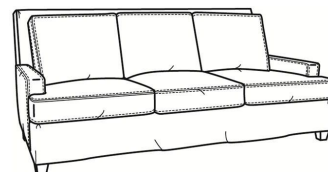

Breakers / 4440

DESCRIPTION: Sofa (86W)
 OUTSIDE: 86"W x 40"D x 38"H
 INSIDE: 76"W x 22"D
 SEAT: 20"H
 ARM: 22"H
 COM: Plain: 19.00 yds
 Repeat of 2-14": 23.75 yds
 Repeat of 15-27": 25.75 yds
 WEIGHT: 145 lbs

L = available in leather
SC = available slipcovered

Standard Features:
 Box Border Back
 Saddle-Stitched
 May be shown with optional features

BREAKERS
 Standard Seat Cushion: Mayfair Seat
 Standard Back Pillow: Fiber Back

Also available:

Breakers / 4444
 Loveseat (61W)
 Outside: 61W x 40D x 38H
 Inside: 51W x 22D

Breakers / 4445
 Chair (34W)
 Outside: 34W x 40D x 38H
 Inside: 25W x 22D

Breakers / 4440-SC
 Slipcovered Sofa (86W)
 Outside: 86W x 40D x 38H
 Inside: 76W x 22D