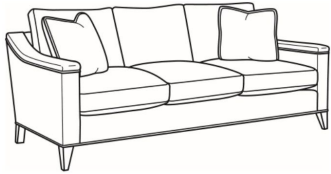

Humphrey / 4330-01

DESCRIPTION:	Long Sofa (95.5W)
OUTSIDE:	95.5"W x 40"D x 36.5"H
INSIDE:	86"W x 24"D
SEAT:	20.5"H
ARM:	26"H
BACK RAIL:	30.5"H
THROW PILLOWS:	2 - 20"
COM:	Plain: 22.50 yds Repeat of 2-14": 28.25 yds Repeat of 15-27": 30.50 yds
WEIGHT:	175 lbs

Standard Features:

- Box Border Back
- Weltless Cushions
- May be shown with optional features

HUMPHREY

Standard Seat Cushion:	Comfort Down Seat
Standard Back Pillow:	Comfort Down Back

Also available:

Humphrey / 4330-00
Sofa (83.5W)
Outside: 83.5W x 40D x 36.5H
Inside: 74W x 24D

Humphrey / 4330-02
Apt Sofa (74.5W)
Outside: 74.5W x 40D x 36.5H
Inside: 65W x 24D