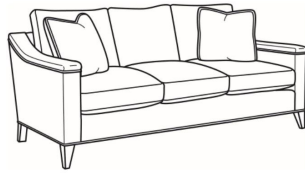

Humphrey / 4330-01

DESCRIPTION:	Long Sofa (95.5W)
OUTSIDE:	95.5"W x 40"D x 36.5"H
INSIDE:	86"W x 24"D
SEAT:	20.5"H
ARM:	26"H
BACK RAIL:	30.5"H
THROW PILLOWS:	2 - 20"
COM:	Plain: 22.50 yds Repeat of 2-14": 28.25 yds Repeat of 15-27": 30.50 yds
WEIGHT:	175 lbs

Standard Features:

- Box Border Back
- Weltless Cushions
- May be shown with optional features

HUMPHREY

Standard Seat Cushion:	Comfort Down Seat
Standard Back Pillow:	Comfort Down Back

Also available:

Humphrey / 4330-00
Sofa (83.5W)
Outside: 83.5W x 40D x 36.5H
Inside: 74W x 24D

Humphrey / 4330-02
Apt Sofa (74.5W)
Outside: 74.5W x 40D x 36.5H
Inside: 65W x 24D