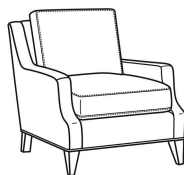

Austin / 3770-00

DESCRIPTION:	Sofa (87W)
OUTSIDE:	87"W x 39"D x 35"H
INSIDE:	79"W x 22.5"D
SEAT:	20.5"H
ARM:	23"H
BACK RAIL:	34"H
THROW PILLOWS:	2 - 20"
COM:	Plain: 21.00 yds Repeat of 2-14": 26.25 yds Repeat of 15-27": 28.50 yds
WEIGHT:	170 lbs

L = available in leather

Standard Features:

Box Border Back

French Seamed

May be shown with optional features

AUSTIN

Standard Seat Cushion: Comfort Down Seat

Standard Back Pillow: Comfort Down Back

Also available:

Austin / 3770-02
Apt Sofa (78W)
Outside: 78W x 39D x 35H
Inside: 70W x 22.5D

Austin / 3770-05
Chair (30W)
Outside: 30W x 39D x 35H
Inside: 22W x 22.5D

Austin / L3770-00
Leather Sofa (87W)
Outside: 87W x 39D x 35H
Inside: 79W x 22.5D

Austin / L3770-02
Leather Apt Sofa (78W)
Outside: 78W x 39D x 35H
Inside: 70W x 22.5D

Austin / L3770-05
Leather Chair (30W)
Outside: 30W x 39D x 35H
Inside: 22W x 22.5D