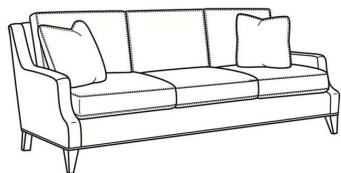

Austin / 3770-00

DESCRIPTION:	Sofa (87W)
OUTSIDE:	87"W x 39"D x 35"H
INSIDE:	79"W x 22.5"D
SEAT:	20.5"H
ARM:	23"H
BACK RAIL:	34"H
THROW PILLOWS:	2 - 20"
COM:	Plain: 21.00 yds Repeat of 2-14": 26.25 yds Repeat of 15-27": 28.50 yds
WEIGHT:	170 lbs

L = available in leather

Standard Features:

Box Border Back

French Seamed

May be shown with optional features

AUSTIN

Standard Seat Cushion: Comfort Down Seat

Standard Back Pillow: Comfort Down Back

Also available:

Austin / 3770-02
Apt Sofa (78W)
Outside: 78W x 39D x 35H
Inside: 70W x 22.5D

Austin / 3770-05
Chair (30W)
Outside: 30W x 39D x 35H
Inside: 22W x 22.5D

Austin / L3770-00
Leather Sofa (87W)
Outside: 87W x 39D x 35H
Inside: 79W x 22.5D

Austin / L3770-02
Leather Apt Sofa (78W)
Outside: 78W x 39D x 35H
Inside: 70W x 22.5D

Austin / L3770-05
Leather Chair (30W)
Outside: 30W x 39D x 35H
Inside: 22W x 22.5D