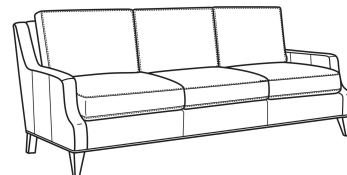

Austin / 3770-00

DESCRIPTION:	Sofa (87W)
OUTSIDE:	87"W x 39"D x 35"H
INSIDE:	79"W x 22.5"D
SEAT:	20.5"H
ARM:	23"H
BACK RAIL:	34"H
THROW PILLOWS:	2 - 20"
COM:	Plain: 21.00 yds Repeat of 2-14": 26.25 yds Repeat of 15-27": 28.50 yds
WEIGHT:	170 lbs

L = available in leather

Standard Features:

Box Border Back

French Seamed

May be shown with optional features

AUSTIN

Standard Seat Cushion: Comfort Down Seat

Standard Back Pillow: Comfort Down Back

Also available:

Austin / 3770-02
Apt Sofa (78W)
Outside: 78W x 39D x 35H
Inside: 70W x 22.5D

Austin / 3770-05
Chair (30W)
Outside: 30W x 39D x 35H
Inside: 22W x 22.5D

Austin / L3770-00
Leather Sofa (87W)
Outside: 87W x 39D x 35H
Inside: 79W x 22.5D

Austin / L3770-02
Leather Apt Sofa (78W)
Outside: 78W x 39D x 35H
Inside: 70W x 22.5D

Austin / L3770-05
Leather Chair (30W)
Outside: 30W x 39D x 35H
Inside: 22W x 22.5D