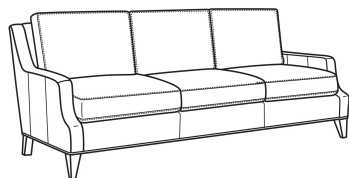

Austin / 3770-00

DESCRIPTION:	Sofa (87W)
OUTSIDE:	87"W x 39"D x 35"H
INSIDE:	79"W x 22.5"D
SEAT:	20.5"H
ARM:	23"H
BACK RAIL:	34"H
THROW PILLOWS:	2 - 20"
COM:	Plain: 21.00 yds Repeat of 2-14": 26.25 yds Repeat of 15-27": 28.50 yds
WEIGHT:	170 lbs

L = available in leather

Standard Features:

Box Border Back

French Seamed

May be shown with optional features

AUSTIN

Standard Seat Cushion: Comfort Down Seat

Standard Back Pillow: Comfort Down Back

Also available:

Austin / 3770-02
Apt Sofa (78W)
Outside: 78W x 39D x 35H
Inside: 70W x 22.5D

Austin / 3770-05
Chair (30W)
Outside: 30W x 39D x 35H
Inside: 22W x 22.5D

Austin / L3770-00
Leather Sofa (87W)
Outside: 87W x 39D x 35H
Inside: 79W x 22.5D

Austin / L3770-02
Leather Apt Sofa (78W)
Outside: 78W x 39D x 35H
Inside: 70W x 22.5D

Austin / L3770-05
Leather Chair (30W)
Outside: 30W x 39D x 35H
Inside: 22W x 22.5D