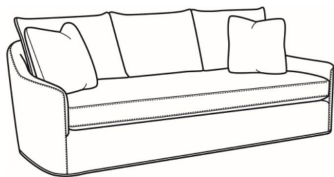

**Barrington / 3200-20B**

DESCRIPTION:	Sofa (84W)
OUTSIDE:	84"W x 39"D x 37"H
INSIDE:	75.5"W x 24"D
SEAT:	19.5"H
ARM:	22.5"H
BACK RAIL:	30"H
THROW PILLOWS:	2 - 20"
COM:	Plain: 17.00 yds Repeat of 2-14": 21.25 yds Repeat of 15-27": 23.00 yds
WEIGHT:	170 lbs

Standard Features:

- Knife Edge Back
- Weltless Cushion
- May be shown with optional features

**BARRINGTON**

Standard Seat Cushion:	Comfort Down Seat
Standard Back Pillow:	Legacy Down Back

Also available:

Barrington / 3200-01B  
Long Sofa (93W)  
Outside: 93W x 39D x 37H  
Inside: 84.5W x 24D

Barrington / 3200-03B  
Curved Sofa (94W)  
Outside: 94W x 46D x 37H  
Inside: 84W x 24D

Barrington / 3200-05  
Chair (32.5W)  
Outside: 32.5W x 39D x 37H  
Inside: 24W x 24D