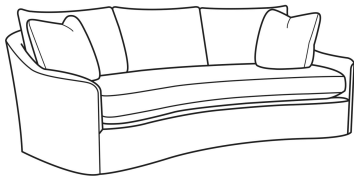

Barrington / 3200-01B

DESCRIPTION:	Long Sofa (93W)
OUTSIDE:	93"W x 39"D x 37"H
INSIDE:	84.5"W x 24"D
SEAT:	19.5"H
ARM:	22.5"H
BACK RAIL:	30"H
THROW PILLOWS:	2 - 20"
COM:	Plain: 19.00 yds Repeat of 2-14": 23.75 yds Repeat of 15-27": 25.75 yds
WEIGHT:	170 lbs

Standard Features:

Knife Edge Back

Weltless Cushion

May be shown with optional features

BARRINGTON

Standard Seat Cushion: Comfort Down Seat

Standard Back Pillow: Legacy Down Back

Also available:

Barrington / 3200-03B
Curved Sofa (94W)
Outside: 94W x 46D x 37H
Inside: 84W x 24D

Barrington / 3200-05
Chair (32.5W)
Outside: 32.5W x 39D x 37H
Inside: 24W x 24D

Barrington / 3200-05SW
Swivel Chair (32.5W)
Outside: 32.5W x 39D x 37H
Inside: 24W x 24D

Barrington / 3200-06SW
Chair & 1/2 Swivel (46W)
Outside: 46W x 39D x 37H
Inside: 37.5W x 24D

Barrington / 3200-20B
Sofa (84W)
Outside: 84W x 39D x 37H
Inside: 75.5W x 24D