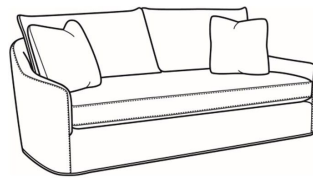

Barrington / 3200-01B

DESCRIPTION:	Long Sofa (93W)
OUTSIDE:	93"W x 39"D x 37"H
INSIDE:	84.5"W x 24"D
SEAT:	19.5"H
ARM:	22.5"H
BACK RAIL:	30"H
THROW PILLOWS:	2 - 20"
COM:	Plain: 19.00 yds Repeat of 2-14": 23.75 yds Repeat of 15-27": 25.75 yds
WEIGHT:	170 lbs

Standard Features:

Knife Edge Back

Weltless Cushion

May be shown with optional features

BARRINGTON

Standard Seat Cushion: Comfort Down Seat

Standard Back Pillow: Legacy Down Back

Also available:

Barrington / 3200-03B
Curved Sofa (94W)
Outside: 94W x 46D x 37H
Inside: 84W x 24D

Barrington / 3200-05
Chair (32.5W)
Outside: 32.5W x 39D x 37H
Inside: 24W x 24D

Barrington / 3200-05SW
Swivel Chair (32.5W)
Outside: 32.5W x 39D x 37H
Inside: 24W x 24D

Barrington / 3200-06SW
Chair & 1/2 Swivel (46W)
Outside: 46W x 39D x 37H
Inside: 37.5W x 24D

Barrington / 3200-20B
Sofa (84W)
Outside: 84W x 39D x 37H
Inside: 75.5W x 24D