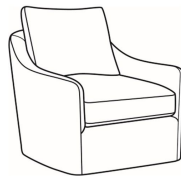

Barrington / 3200-01B

DESCRIPTION:	Long Sofa (93W)
OUTSIDE:	93"W x 39"D x 37"H
INSIDE:	84.5"W x 24"D
SEAT:	19.5"H
ARM:	22.5"H
BACK RAIL:	30"H
THROW PILLOWS:	2 - 20"
COM:	Plain: 19.00 yds Repeat of 2-14": 23.75 yds Repeat of 15-27": 25.75 yds
WEIGHT:	170 lbs

Standard Features:

Knife Edge Back

Weltless Cushion

May be shown with optional features

BARRINGTON

Standard Seat Cushion: Comfort Down Seat

Standard Back Pillow: Legacy Down Back

Also available:

Barrington / 3200-03B
Curved Sofa (94W)
Outside: 94W x 46D x 37H
Inside: 84W x 24D

Barrington / 3200-05
Chair (32.5W)
Outside: 32.5W x 39D x 37H
Inside: 24W x 24D

Barrington / 3200-05SW
Swivel Chair (32.5W)
Outside: 32.5W x 39D x 37H
Inside: 24W x 24D

Barrington / 3200-06SW
Chair & 1/2 Swivel (46W)
Outside: 46W x 39D x 37H
Inside: 37.5W x 24D

Barrington / 3200-20B
Sofa (84W)
Outside: 84W x 39D x 37H
Inside: 75.5W x 24D