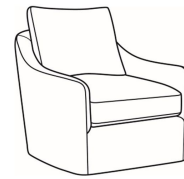

Barrington / 3200-01B

DESCRIPTION:	Long Sofa (93W)
OUTSIDE:	93"W x 39"D x 37"H
INSIDE:	84.5"W x 24"D
SEAT:	19.5"H
ARM:	22.5"H
BACK RAIL:	30"H
THROW PILLOWS:	2 - 20"
COM:	Plain: 19.00 yds Repeat of 2-14": 23.75 yds Repeat of 15-27": 25.75 yds
WEIGHT:	170 lbs

Standard Features:

Knife Edge Back

Weltless Cushion

May be shown with optional features

BARRINGTON

Standard Seat Cushion: Comfort Down Seat

Standard Back Pillow: Legacy Down Back

Also available:

Barrington / 3200-03B
Curved Sofa (94W)
Outside: 94W x 46D x 37H
Inside: 84W x 24D

Barrington / 3200-05
Chair (32.5W)
Outside: 32.5W x 39D x 37H
Inside: 24W x 24D

Barrington / 3200-05SW
Swivel Chair (32.5W)
Outside: 32.5W x 39D x 37H
Inside: 24W x 24D

Barrington / 3200-06SW
Chair & 1/2 Swivel (46W)
Outside: 46W x 39D x 37H
Inside: 37.5W x 24D

Barrington / 3200-20B
Sofa (84W)
Outside: 84W x 39D x 37H
Inside: 75.5W x 24D