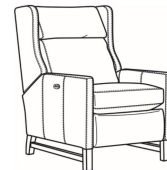

Wyatt / 3115-05PR

DESCRIPTION:	Power Recliner (27W)
OUTSIDE:	27"W x 39"D x 42.5"H
INSIDE:	22"W x 20.5"D
SEAT:	21.5"H
ARM:	24"H
BACK RAIL:	42"H
COM:	Plain: 8.50 yds Repeat of 2-14": 10.75 yds Repeat of 15-27": 11.50 yds
WEIGHT:	105 lbs

L = available in leather

Standard Features:

Semi-Attached Bustle Back

French Seamed

Allow 18" distance from wall for full reclining position. Fully Reclined Depth: 70D

Optional battery pack sold separately

May be shown with optional features

WYATT

Standard Seat Cushion: Hallmark Seat
Standard Back Pillow: Poly-Dacron Back

Also available:

Wyatt / 3115-05MR
Manual Recliner (27W)
Outside: 27W x 39D x 42.5H
Inside: 22W x 20.5D

Wyatt / L3115-05MR
Leather Manual Recliner (27W)
Outside: 27W x 39D x 42.5H
Inside: 22W x 20.5D

Wyatt / L3115-05PR
Leather Power Recliner (27W)
Outside: 27W x 39D x 42.5H
Inside: 22W x 20.5D