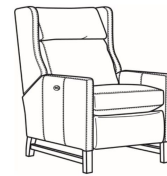

**Wyatt / 3115-05MR**

DESCRIPTION:	Manual Recliner (27W)
OUTSIDE:	27"W x 39"D x 42.5"H
INSIDE:	22"W x 20.5"D
SEAT:	21.5"H
ARM:	24"H
BACK RAIL:	42"H
COM:	Plain: 8.50 yds Repeat of 2-14": 10.75 yds Repeat of 15-27": 11.50 yds
WEIGHT:	100 lbs

**L** = available in leather

**Standard Features:**

Semi-Attached Bustle Back

French Seamed

Allow 18" distance from wall for full reclining position. Fully Reclined Depth: 70D

May be shown with optional features

**WYATT**

Standard Seat Cushion: Hallmark Seat  
Standard Back Pillow: Poly-Dacron Back

Also available:

Wyatt / 3115-05PR  
Power Recliner (27W)  
Outside: 27W x 39D x 42.5H  
Inside: 22W x 20.5D

Wyatt / L3115-05MR  
Leather Manual Recliner (27W)  
Outside: 27W x 39D x 42.5H  
Inside: 22W x 20.5D

Wyatt / L3115-05PR  
Leather Power Recliner (27W)  
Outside: 27W x 39D x 42.5H  
Inside: 22W x 20.5D