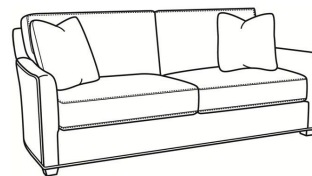

**Murphey / 2772-21SC**

DESCRIPTION:	Long Sofa (92.5W)
OUTSIDE:	92.5"W x 39.5"D x 34"H
INSIDE:	84.5"W x 21"D
SEAT:	19"H
ARM:	24.5"H
BACK RAIL:	31"H
THROW PILLOWS:	2 - 20"
COM:	Plain: 18.50 yds Repeat of 2-14": 23.25 yds Repeat of 15-27": 25.00 yds
WEIGHT:	170 lbs

**L** = available in leather  
**SC** = available slipcovered

**Standard Features:**

- Box Border Back
- French Seamed
- May be shown with optional features

**MURPHEY**

Standard Seat Cushion: Mayfair Seat  
 Standard Back Pillow: Fiber Back

Also available:

Murphey / 2772-05  
 Chair (30W)  
 Outside: 30W x 39.5D x 34H  
 Inside: 20.5W x 21D

Murphey / 2772-05SW  
 Swivel Chair (30W)  
 Outside: 30W x 39.5D x 34H  
 Inside: 20.5W x 21D

Murphey / 2772-20  
 Sofa (82.5W)  
 Outside: 82.5W x 39.5D x 34H  
 Inside: 72.5W x 21D

Murphey / 2772-21  
 Long Sofa (92.5W)  
 Outside: 92.5W x 39.5D x 34H  
 Inside: 84.5W x 21D

Murphey / 2772-05SC  
 Slipcovered Chair (30W)  
 Outside: 30W x 39.5D x 34H  
 Inside: 20.5W x 21D

Murphey / 2772-05SWSC  
 Slipcovered Swivel Chair (30W)  
 Outside: 30W x 39.5D x 34H  
 Inside: 20.5W x 21D