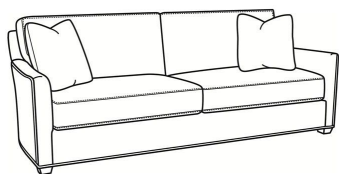

**L** = available in leather  
**SC** = available slipcovered

**Standard Features:**

- Box Border Back
- French Seamed
- May be shown with optional features

**MURPHEY**

Standard Seat Cushion: Mayfair Seat  
 Standard Back Pillow: Fiber Back

Also available:

Murphey / 2772-05  
 Chair (30W)  
 Outside: 30W x 39.5D x 34H  
 Inside: 20.5W x 21D

Murphey / 2772-05SW  
 Swivel Chair (30W)  
 Outside: 30W x 39.5D x 34H  
 Inside: 20.5W x 21D

Murphey / 2772-20  
 Sofa (82.5W)  
 Outside: 82.5W x 39.5D x 34H  
 Inside: 72.5W x 21D

Murphey / 2772-21  
 Long Sofa (92.5W)  
 Outside: 92.5W x 39.5D x 34H  
 Inside: 84.5W x 21D

Murphey / 2772-05SC  
 Slipcovered Chair (30W)  
 Outside: 30W x 39.5D x 34H  
 Inside: 20.5W x 21D

Murphey / 2772-05SWSC  
 Slipcovered Swivel Chair (30W)  
 Outside: 30W x 39.5D x 34H  
 Inside: 20.5W x 21D

Murphey / 2772-20SC  
Slipcovered Sofa (82.5W)  
Outside: 82.5W x 39.5D x 34H  
Inside: 72.5W x 21D

Murphey / L2772-05  
Leather Chair (30W)  
Outside: 30W x 39.5D x 34H  
Inside: 20.5W x 21D

Murphey / L2772-05SW  
Leather Swivel Chair (30W)  
Outside: 30W x 39.5D x 34H  
Inside: 20.5W x 21D