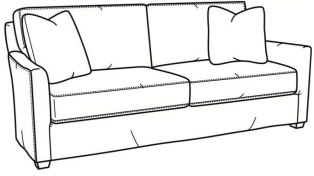

**Murphey / 2772-21SC**

DESCRIPTION:	Long Sofa (92.5W)
OUTSIDE:	92.5"W x 39.5"D x 34"H
INSIDE:	84.5"W x 21"D
SEAT:	19"H
ARM:	24.5"H
BACK RAIL:	31"H
THROW PILLOWS:	2 - 20"
COM:	Plain: 18.50 yds Repeat of 2-14": 23.25 yds Repeat of 15-27": 25.00 yds
WEIGHT:	170 lbs

**L** = available in leather  
**SC** = available slipcovered

**Standard Features:**

- Box Border Back
- French Seamed
- May be shown with optional features

**MURPHEY**

Standard Seat Cushion: Mayfair Seat  
 Standard Back Pillow: Fiber Back

Also available:

Murphey / 2772-05  
 Chair (30W)  
 Outside: 30W x 39.5D x 34H  
 Inside: 20.5W x 21D

Murphey / 2772-05SW  
 Swivel Chair (30W)  
 Outside: 30W x 39.5D x 34H  
 Inside: 20.5W x 21D

Murphey / 2772-20  
 Sofa (82.5W)  
 Outside: 82.5W x 39.5D x 34H  
 Inside: 72.5W x 21D

Murphey / 2772-21  
 Long Sofa (92.5W)  
 Outside: 92.5W x 39.5D x 34H  
 Inside: 84.5W x 21D

Murphey / 2772-05SC  
 Slipcovered Chair (30W)  
 Outside: 30W x 39.5D x 34H  
 Inside: 20.5W x 21D

Murphey / 2772-05SWSC  
 Slipcovered Swivel Chair (30W)  
 Outside: 30W x 39.5D x 34H  
 Inside: 20.5W x 21D