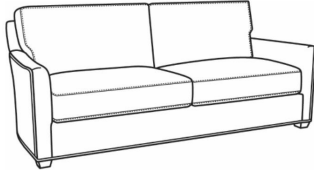

**L** = available in leather  
**SC** = available slipcovered

**Standard Features:**

- Box Border Back
- French Seamed
- May be shown with optional features

**MURPHEY**

Standard Seat Cushion: Mayfair Seat  
 Standard Back Pillow: Fiber Back

Also available:

Murphey / 2772-05  
 Chair (30W)  
 Outside: 30W x 39.5D x 34H  
 Inside: 20.5W x 21D

Murphey / 2772-05SW  
 Swivel Chair (30W)  
 Outside: 30W x 39.5D x 34H  
 Inside: 20.5W x 21D

Murphey / 2772-20  
 Sofa (82.5W)  
 Outside: 82.5W x 39.5D x 34H  
 Inside: 72.5W x 21D

Murphey / 2772-21  
 Long Sofa (92.5W)  
 Outside: 92.5W x 39.5D x 34H  
 Inside: 84.5W x 21D

Murphey / 2772-05SC  
 Slipcovered Chair (30W)  
 Outside: 30W x 39.5D x 34H  
 Inside: 20.5W x 21D

Murphey / 2772-05SWSC  
 Slipcovered Swivel Chair (30W)  
 Outside: 30W x 39.5D x 34H  
 Inside: 20.5W x 21D

Murphey / 2772-20SC  
Slipcovered Sofa (82.5W)  
Outside: 82.5W x 39.5D x 34H  
Inside: 72.5W x 21D

Murphey / L2772-05  
Leather Chair (30W)  
Outside: 30W x 39.5D x 34H  
Inside: 20.5W x 21D

Murphey / L2772-05SW  
Leather Swivel Chair (30W)  
Outside: 30W x 39.5D x 34H  
Inside: 20.5W x 21D