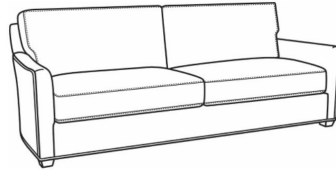

Also available:

Murphey / 2772-05  
 Chair (30W)  
 Outside: 30W x 39.5D x 34H  
 Inside: 20.5W x 21D

Murphey / 2772-05SW  
 Swivel Chair (30W)  
 Outside: 30W x 39.5D x 34H  
 Inside: 20.5W x 21D

Murphey / 2772-20  
 Sofa (82.5W)  
 Outside: 82.5W x 39.5D x 34H  
 Inside: 72.5W x 21D

Murphey / 2772-21  
 Long Sofa (92.5W)  
 Outside: 92.5W x 39.5D x 34H  
 Inside: 84.5W x 21D

Murphey / 2772-05SC  
 Slipcovered Chair (30W)  
 Outside: 30W x 39.5D x 34H  
 Inside: 20.5W x 21D

Murphey / 2772-05SWSC  
 Slipcovered Swivel Chair (30W)  
 Outside: 30W x 39.5D x 34H  
 Inside: 20.5W x 21D

Murphey / 2772-20SC  
Slipcovered Sofa (82.5W)  
Outside: 82.5W x 39.5D x 34H  
Inside: 72.5W x 21D

Murphey / L2772-05  
Leather Chair (30W)  
Outside: 30W x 39.5D x 34H  
Inside: 20.5W x 21D

Murphey / L2772-05SW  
Leather Swivel Chair (30W)  
Outside: 30W x 39.5D x 34H  
Inside: 20.5W x 21D

Murphey / L2772-20  
Leather Sofa (82.5W)  
Outside: 82.5W x 39.5D x 34H  
Inside: 72.5W x 21D

Murphey / L2772-21  
Leather Long Sofa (92.5W)  
Outside: 92.5W x 39.5D x 34H  
Inside: 84.5W x 21D