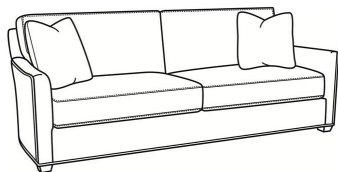

Murphey / 2772-20SC

DESCRIPTION:	Sofa (82.5W)
OUTSIDE:	82.5"W x 39.5"D x 34"H
INSIDE:	72.5"W x 21"D
SEAT:	19"H
ARM:	24.5"H
BACK RAIL:	31"H
THROW PILLOWS:	2 - 20"
COM:	Plain: 18.50 yds Repeat of 2-14": 23.25 yds Repeat of 15-27": 25.00 yds
WEIGHT:	165 lbs

L = available in leather
SC = available slipcovered

Standard Features:
 Box Border Back
 French Seamed
 May be shown with optional features

MURPHEY
 Standard Seat Cushion: Mayfair Seat
 Standard Back Pillow: Fiber Back

Also available:

Murphey / 2772-05
 Chair (30W)
 Outside: 30W x 39.5D x 34H
 Inside: 20.5W x 21D

Murphey / 2772-05SW
 Swivel Chair (30W)
 Outside: 30W x 39.5D x 34H
 Inside: 20.5W x 21D

Murphey / 2772-20
 Sofa (82.5W)
 Outside: 82.5W x 39.5D x 34H
 Inside: 72.5W x 21D

Murphey / 2772-21
 Long Sofa (92.5W)
 Outside: 92.5W x 39.5D x 34H
 Inside: 84.5W x 21D

Murphey / 2772-05SC
 Slipcovered Chair (30W)
 Outside: 30W x 39.5D x 34H
 Inside: 20.5W x 21D

Murphey / 2772-05SWSC
 Slipcovered Swivel Chair (30W)
 Outside: 30W x 39.5D x 34H
 Inside: 20.5W x 21D