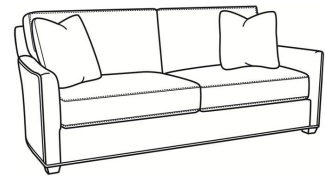

Murphey / 2772-20SC

DESCRIPTION:	Sofa (82.5W)
OUTSIDE:	82.5"W x 39.5"D x 34"H
INSIDE:	72.5"W x 21"D
SEAT:	19"H
ARM:	24.5"H
BACK RAIL:	31"H
THROW PILLOWS:	2 - 20"
COM:	Plain: 18.50 yds Repeat of 2-14": 23.25 yds Repeat of 15-27": 25.00 yds
WEIGHT:	165 lbs

L = available in leather
SC = available slipcovered

Standard Features:
 Box Border Back
 French Seamed
 May be shown with optional features

MURPHEY
 Standard Seat Cushion: Mayfair Seat
 Standard Back Pillow: Fiber Back

Also available:

Murphey / 2772-05
 Chair (30W)
 Outside: 30W x 39.5D x 34H
 Inside: 20.5W x 21D

Murphey / 2772-05SW
 Swivel Chair (30W)
 Outside: 30W x 39.5D x 34H
 Inside: 20.5W x 21D

Murphey / 2772-20
 Sofa (82.5W)
 Outside: 82.5W x 39.5D x 34H
 Inside: 72.5W x 21D

Murphey / 2772-21
 Long Sofa (92.5W)
 Outside: 92.5W x 39.5D x 34H
 Inside: 84.5W x 21D

Murphey / 2772-05SC
 Slipcovered Chair (30W)
 Outside: 30W x 39.5D x 34H
 Inside: 20.5W x 21D

Murphey / 2772-05SWSC
 Slipcovered Swivel Chair (30W)
 Outside: 30W x 39.5D x 34H
 Inside: 20.5W x 21D