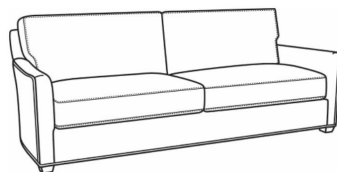

Murphey / L2772-21
Leather Long Sofa (92.5W)
Outside: 92.5W x 39.5D x 34H
Inside: 84.5W x 21D