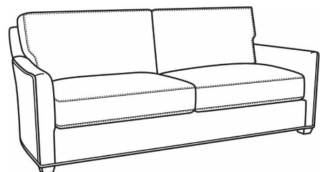

Murphey / 2772-20SC

DESCRIPTION:	Sofa (82.5W)
OUTSIDE:	82.5"W x 39.5"D x 34"H
INSIDE:	72.5"W x 21"D
SEAT:	19"H
ARM:	24.5"H
BACK RAIL:	31"H
THROW PILLOWS:	2 - 20"
COM:	Plain: 18.50 yds Repeat of 2-14": 23.25 yds Repeat of 15-27": 25.00 yds
WEIGHT:	165 lbs

Also available:

Murphey / 2772-05
 Chair (30W)
 Outside: 30W x 39.5D x 34H
 Inside: 20.5W x 21D

Murphey / 2772-05SW
 Swivel Chair (30W)
 Outside: 30W x 39.5D x 34H
 Inside: 20.5W x 21D

Murphey / 2772-20
 Sofa (82.5W)
 Outside: 82.5W x 39.5D x 34H
 Inside: 72.5W x 21D

Murphey / 2772-21
 Long Sofa (92.5W)
 Outside: 92.5W x 39.5D x 34H
 Inside: 84.5W x 21D

Murphey / 2772-05SC
 Slipcovered Chair (30W)
 Outside: 30W x 39.5D x 34H
 Inside: 20.5W x 21D

Murphey / 2772-05SWSC
 Slipcovered Swivel Chair (30W)
 Outside: 30W x 39.5D x 34H
 Inside: 20.5W x 21D

Murphey / 2772-21SC
Slipcovered Long Sofa (92.5W)
Outside: 92.5W x 39.5D x 34H
Inside: 84.5W x 21D

Murphey / L2772-05
Leather Chair (30W)
Outside: 30W x 39.5D x 34H
Inside: 20.5W x 21D

Murphey / L2772-05SW
Leather Swivel Chair (30W)
Outside: 30W x 39.5D x 34H
Inside: 20.5W x 21D