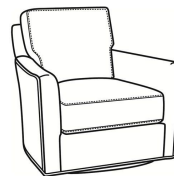

Murphey / 2772-20SC

DESCRIPTION:	Sofa (82.5W)
OUTSIDE:	82.5"W x 39.5"D x 34"H
INSIDE:	72.5"W x 21"D
SEAT:	19"H
ARM:	24.5"H
BACK RAIL:	31"H
THROW PILLOWS:	2 - 20"
COM:	Plain: 18.50 yds Repeat of 2-14": 23.25 yds Repeat of 15-27": 25.00 yds
WEIGHT:	165 lbs

Also available:

Murphey / 2772-05
 Chair (30W)
 Outside: 30W x 39.5D x 34H
 Inside: 20.5W x 21D

Murphey / 2772-05SW
 Swivel Chair (30W)
 Outside: 30W x 39.5D x 34H
 Inside: 20.5W x 21D

Murphey / 2772-20
 Sofa (82.5W)
 Outside: 82.5W x 39.5D x 34H
 Inside: 72.5W x 21D

Murphey / 2772-21
 Long Sofa (92.5W)
 Outside: 92.5W x 39.5D x 34H
 Inside: 84.5W x 21D

Murphey / 2772-05SC
 Slipcovered Chair (30W)
 Outside: 30W x 39.5D x 34H
 Inside: 20.5W x 21D

Murphey / 2772-05SWSC
 Slipcovered Swivel Chair (30W)
 Outside: 30W x 39.5D x 34H
 Inside: 20.5W x 21D

Murphey / 2772-21SC
Slipcovered Long Sofa (92.5W)
Outside: 92.5W x 39.5D x 34H
Inside: 84.5W x 21D

Murphey / L2772-05
Leather Chair (30W)
Outside: 30W x 39.5D x 34H
Inside: 20.5W x 21D

Murphey / L2772-05SW
Leather Swivel Chair (30W)
Outside: 30W x 39.5D x 34H
Inside: 20.5W x 21D