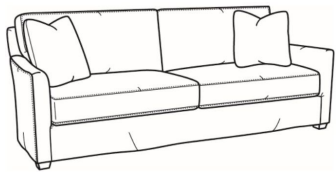

Murphey / 2772-20SC

DESCRIPTION:	Sofa (82.5W)
OUTSIDE:	82.5"W x 39.5"D x 34"H
INSIDE:	72.5"W x 21"D
SEAT:	19"H
ARM:	24.5"H
BACK RAIL:	31"H
THROW PILLOWS:	2 - 20"
COM:	Plain: 18.50 yds Repeat of 2-14": 23.25 yds Repeat of 15-27": 25.00 yds
WEIGHT:	165 lbs

L = available in leather
SC = available slipcovered

Standard Features:
 Box Border Back
 French Seamed
 May be shown with optional features

MURPHEY
 Standard Seat Cushion: Mayfair Seat
 Standard Back Pillow: Fiber Back

Also available:

Murphey / 2772-05
 Chair (30W)
 Outside: 30W x 39.5D x 34H
 Inside: 20.5W x 21D

Murphey / 2772-05SW
 Swivel Chair (30W)
 Outside: 30W x 39.5D x 34H
 Inside: 20.5W x 21D

Murphey / 2772-20
 Sofa (82.5W)
 Outside: 82.5W x 39.5D x 34H
 Inside: 72.5W x 21D

Murphey / 2772-21
 Long Sofa (92.5W)
 Outside: 92.5W x 39.5D x 34H
 Inside: 84.5W x 21D

Murphey / 2772-05SC
 Slipcovered Chair (30W)
 Outside: 30W x 39.5D x 34H
 Inside: 20.5W x 21D

Murphey / 2772-05SWSC
 Slipcovered Swivel Chair (30W)
 Outside: 30W x 39.5D x 34H
 Inside: 20.5W x 21D