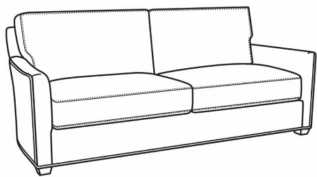

Murphey / 2772-05SWSC

DESCRIPTION:	Swivel Chair (30W)
OUTSIDE:	30"W x 39.5"D x 34"H
INSIDE:	20.5"W x 21"D
SEAT:	19"H
ARM:	24.5"H
BACK RAIL:	31"H
COM:	Plain: 8.50 yds Repeat of 2-14": 10.75 yds Repeat of 15-27": 11.50 yds
WEIGHT:	70 lbs

Murphey / 2772-05
 Chair (30W)
 Outside: 30W x 39.5D x 34H
 Inside: 20.5W x 21D

Murphey / 2772-05SW
 Swivel Chair (30W)
 Outside: 30W x 39.5D x 34H
 Inside: 20.5W x 21D

Murphey / 2772-20
 Sofa (82.5W)
 Outside: 82.5W x 39.5D x 34H
 Inside: 72.5W x 21D

Murphey / 2772-21
Long Sofa (92.5W)
Outside: 92.5W x 39.5D x 34H
Inside: 84.5W x 21D

Murphey / 2772-05SC
Slipcovered Chair (30W)
Outside: 30W x 39.5D x 34H
Inside: 20.5W x 21D

Murphey / 2772-20SC
Slipcovered Sofa (82.5W)
Outside: 82.5W x 39.5D x 34H
Inside: 72.5W x 21D

Murphey / 2772-21SC
Slipcovered Long Sofa (92.5W)
Outside: 92.5W x 39.5D x 34H
Inside: 84.5W x 21D

Murphey / L2772-05
Leather Chair (30W)
Outside: 30W x 39.5D x 34H
Inside: 20.5W x 21D

Murphey / L2772-05SW
Leather Swivel Chair (30W)
Outside: 30W x 39.5D x 34H
Inside: 20.5W x 21D