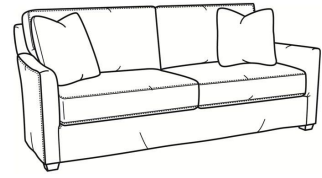

Murphey / 2772-05SWSC

DESCRIPTION:	Swivel Chair (30W)
OUTSIDE:	30"W x 39.5"D x 34"H
INSIDE:	20.5"W x 21"D
SEAT:	19"H
ARM:	24.5"H
BACK RAIL:	31"H
COM:	Plain: 8.50 yds Repeat of 2-14": 10.75 yds Repeat of 15-27": 11.50 yds
WEIGHT:	70 lbs

Also available:

Murphey / L2772-07
 Leather Ottoman (27W X 22D)
 Outside: 27W x 22D x 17H
 Inside: 0W x 0D

Murphey / 2772-07
 Ottoman (27W X 22D)
 Outside: 27W x 22D x 17H
 Inside: 0W x 0D

Murphey / 2772-07SC
 Slipcovered Ottoman (27W X 22D)
 Outside: 27W x 22D x 17H
 Inside: 0W x 0D

Murphey / 2772-05
 Chair (30W)
 Outside: 30W x 39.5D x 34H
 Inside: 20.5W x 21D

Murphey / 2772-05SW
 Swivel Chair (30W)
 Outside: 30W x 39.5D x 34H
 Inside: 20.5W x 21D

Murphey / 2772-20
 Sofa (82.5W)
 Outside: 82.5W x 39.5D x 34H
 Inside: 72.5W x 21D

Murphey / 2772-21
Long Sofa (92.5W)
Outside: 92.5W x 39.5D x 34H
Inside: 84.5W x 21D

Murphey / 2772-05SC
Slipcovered Chair (30W)
Outside: 30W x 39.5D x 34H
Inside: 20.5W x 21D

Murphey / 2772-20SC
Slipcovered Sofa (82.5W)
Outside: 82.5W x 39.5D x 34H
Inside: 72.5W x 21D