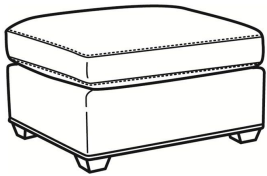

Murphey / 2772-05SWSC

DESCRIPTION:	Swivel Chair (30W)
OUTSIDE:	30"W x 39.5"D x 34"H
INSIDE:	20.5"W x 21"D
SEAT:	19"H
ARM:	24.5"H
BACK RAIL:	31"H
COM:	Plain: 8.50 yds Repeat of 2-14": 10.75 yds Repeat of 15-27": 11.50 yds
WEIGHT:	70 lbs

L = available in leather
SC = available slipcovered

Standard Features:
 Box Border Back
 French Seamed
 May be shown with optional features

MURPHEY
 Standard Seat Cushion: Mayfair Seat
 Standard Back Pillow: Fiber Back

Also available:

Murphey / L2772-07
 Leather Ottoman (27W X 22D)
 Outside: 27W x 22D x 17H
 Inside: 0W x 0D

Murphey / 2772-07
 Ottoman (27W X 22D)
 Outside: 27W x 22D x 17H
 Inside: 0W x 0D

Murphey / 2772-07SC
 Slipcovered Ottoman (27W X 22D)
 Outside: 27W x 22D x 17H
 Inside: 0W x 0D

Murphey / 2772-05
 Chair (30W)
 Outside: 30W x 39.5D x 34H
 Inside: 20.5W x 21D

Murphey / 2772-05SW
 Swivel Chair (30W)
 Outside: 30W x 39.5D x 34H
 Inside: 20.5W x 21D

Murphey / 2772-20
 Sofa (82.5W)
 Outside: 82.5W x 39.5D x 34H
 Inside: 72.5W x 21D