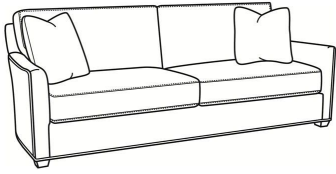

Murphey / 2772-05SWSC

DESCRIPTION:	Swivel Chair (30W)
OUTSIDE:	30"W x 39.5"D x 34"H
INSIDE:	20.5"W x 21"D
SEAT:	19"H
ARM:	24.5"H
BACK RAIL:	31"H
COM:	Plain: 8.50 yds Repeat of 2-14": 10.75 yds Repeat of 15-27": 11.50 yds
WEIGHT:	70 lbs

L = available in leather
SC = available slipcovered

Standard Features:
 Box Border Back
 French Seamed
 May be shown with optional features

MURPHEY
 Standard Seat Cushion: Mayfair Seat
 Standard Back Pillow: Fiber Back

Also available:

Murphey / L2772-07
 Leather Ottoman (27W X 22D)
 Outside: 27W x 22D x 17H
 Inside: 0W x 0D

Murphey / 2772-07
 Ottoman (27W X 22D)
 Outside: 27W x 22D x 17H
 Inside: 0W x 0D

Murphey / 2772-07SC
 Slipcovered Ottoman (27W X 22D)
 Outside: 27W x 22D x 17H
 Inside: 0W x 0D

Murphey / 2772-05
 Chair (30W)
 Outside: 30W x 39.5D x 34H
 Inside: 20.5W x 21D

Murphey / 2772-05SW
 Swivel Chair (30W)
 Outside: 30W x 39.5D x 34H
 Inside: 20.5W x 21D

Murphey / 2772-20
 Sofa (82.5W)
 Outside: 82.5W x 39.5D x 34H
 Inside: 72.5W x 21D