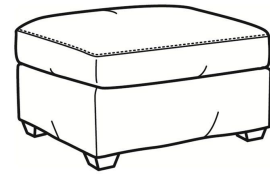

Murphey / 2772-05SWSC

DESCRIPTION:	Swivel Chair (30W)
OUTSIDE:	30"W x 39.5"D x 34"H
INSIDE:	20.5"W x 21"D
SEAT:	19"H
ARM:	24.5"H
BACK RAIL:	31"H
COM:	Plain: 8.50 yds Repeat of 2-14": 10.75 yds Repeat of 15-27": 11.50 yds
WEIGHT:	70 lbs

L = available in leather
SC = available slipcovered

Standard Features:
 Box Border Back
 French Seamed
 May be shown with optional features

MURPHEY
 Standard Seat Cushion: Mayfair Seat
 Standard Back Pillow: Fiber Back

Also available:

Murphey / L2772-07
 Leather Ottoman (27W X 22D)
 Outside: 27W x 22D x 17H
 Inside: 0W x 0D

Murphey / 2772-07
 Ottoman (27W X 22D)
 Outside: 27W x 22D x 17H
 Inside: 0W x 0D

Murphey / 2772-07SC
 Slipcovered Ottoman (27W X 22D)
 Outside: 27W x 22D x 17H
 Inside: 0W x 0D

Murphey / 2772-05
 Chair (30W)
 Outside: 30W x 39.5D x 34H
 Inside: 20.5W x 21D

Murphey / 2772-05SW
 Swivel Chair (30W)
 Outside: 30W x 39.5D x 34H
 Inside: 20.5W x 21D

Murphey / 2772-20
 Sofa (82.5W)
 Outside: 82.5W x 39.5D x 34H
 Inside: 72.5W x 21D