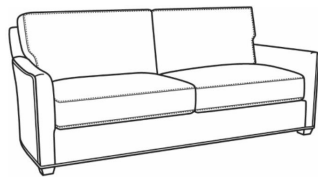

Murphey / 2772-05SW

| | |
|--------------|--|
| DESCRIPTION: | Swivel Chair (30W) |
| OUTSIDE: | 30"W x 39.5"D x 34"H |
| INSIDE: | 20.5"W x 21"D |
| SEAT: | 19"H |
| ARM: | 24.5"H |
| BACK RAIL: | 31"H |
| COM: | Plain: 8.50 yds Repeat of 2-14": 10.75 yds Repeat of 15-27": 11.50 yds |
| WEIGHT: | 70 lbs |

Murphey / 2772-05
 Chair (30W)
 Outside: 30W x 39.5D x 34H
 Inside: 20.5W x 21D

Murphey / 2772-20
 Sofa (82.5W)
 Outside: 82.5W x 39.5D x 34H
 Inside: 72.5W x 21D

Murphey / 2772-21
 Long Sofa (92.5W)
 Outside: 92.5W x 39.5D x 34H
 Inside: 84.5W x 21D

Murphey / 2772-05SC
Slipcovered Chair (30W)
Outside: 30W x 39.5D x 34H
Inside: 20.5W x 21D

Murphey / 2772-05SWSC
Slipcovered Swivel Chair (30W)
Outside: 30W x 39.5D x 34H
Inside: 20.5W x 21D

Murphey / 2772-20SC
Slipcovered Sofa (82.5W)
Outside: 82.5W x 39.5D x 34H
Inside: 72.5W x 21D

Murphey / 2772-21SC
Slipcovered Long Sofa (92.5W)
Outside: 92.5W x 39.5D x 34H
Inside: 84.5W x 21D

Murphey / L2772-05
Leather Chair (30W)
Outside: 30W x 39.5D x 34H
Inside: 20.5W x 21D

Murphey / L2772-05SW
Leather Swivel Chair (30W)
Outside: 30W x 39.5D x 34H
Inside: 20.5W x 21D