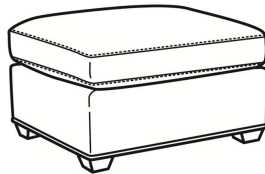

Murphey / 2772-05SW

| | |
|--------------|--|
| DESCRIPTION: | Swivel Chair (30W) |
| OUTSIDE: | 30"W x 39.5"D x 34"H |
| INSIDE: | 20.5"W x 21"D |
| SEAT: | 19"H |
| ARM: | 24.5"H |
| BACK RAIL: | 31"H |
| COM: | Plain: 8.50 yds Repeat of 2-14": 10.75 yds Repeat of 15-27": 11.50 yds |
| WEIGHT: | 70 lbs |

L = available in leather
SC = available slipcovered

Standard Features:

- Box Border Back
- French Seamed
- May be shown with optional features

MURPHEY

Standard Seat Cushion: Mayfair Seat
 Standard Back Pillow: Fiber Back

Also available:

Murphey / L2772-07
 Leather Ottoman (27W X 22D)
 Outside: 27W x 22D x 17H
 Inside: 0W x 0D

Murphey / 2772-07
 Ottoman (27W X 22D)
 Outside: 27W x 22D x 17H
 Inside: 0W x 0D

Murphey / 2772-07SC
 Slipcovered Ottoman (27W X 22D)
 Outside: 27W x 22D x 17H
 Inside: 0W x 0D

Murphey / 2772-05
 Chair (30W)
 Outside: 30W x 39.5D x 34H
 Inside: 20.5W x 21D

Murphey / 2772-20
 Sofa (82.5W)
 Outside: 82.5W x 39.5D x 34H
 Inside: 72.5W x 21D

Murphey / 2772-21
 Long Sofa (92.5W)
 Outside: 92.5W x 39.5D x 34H
 Inside: 84.5W x 21D