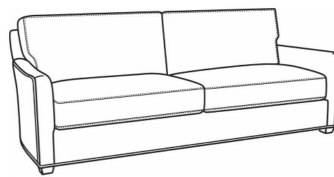

Murphey / L2772-21
Leather Long Sofa (92.5W)
Outside: 92.5W x 39.5D x 34H
Inside: 84.5W x 21D