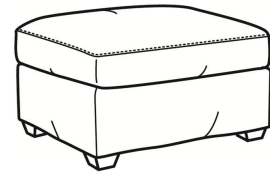

Murphey / 2772-05SW

| | |
|--------------|--|
| DESCRIPTION: | Swivel Chair (30W) |
| OUTSIDE: | 30"W x 39.5"D x 34"H |
| INSIDE: | 20.5"W x 21"D |
| SEAT: | 19"H |
| ARM: | 24.5"H |
| BACK RAIL: | 31"H |
| COM: | Plain: 8.50 yds Repeat of 2-14": 10.75 yds Repeat of 15-27": 11.50 yds |
| WEIGHT: | 70 lbs |

L = available in leather
SC = available slipcovered

Standard Features:

- Box Border Back
- French Seamed
- May be shown with optional features

MURPHEY

Standard Seat Cushion: Mayfair Seat
 Standard Back Pillow: Fiber Back

Also available:

Murphey / L2772-07
 Leather Ottoman (27W X 22D)
 Outside: 27W x 22D x 17H
 Inside: 0W x 0D

Murphey / 2772-07
 Ottoman (27W X 22D)
 Outside: 27W x 22D x 17H
 Inside: 0W x 0D

Murphey / 2772-07SC
 Slipcovered Ottoman (27W X 22D)
 Outside: 27W x 22D x 17H
 Inside: 0W x 0D

Murphey / 2772-05
 Chair (30W)
 Outside: 30W x 39.5D x 34H
 Inside: 20.5W x 21D

Murphey / 2772-20
 Sofa (82.5W)
 Outside: 82.5W x 39.5D x 34H
 Inside: 72.5W x 21D

Murphey / 2772-21
 Long Sofa (92.5W)
 Outside: 92.5W x 39.5D x 34H
 Inside: 84.5W x 21D