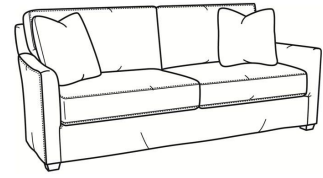

Murphey / 2772-05SW

| | |
|--------------|--|
| DESCRIPTION: | Swivel Chair (30W) |
| OUTSIDE: | 30"W x 39.5"D x 34"H |
| INSIDE: | 20.5"W x 21"D |
| SEAT: | 19"H |
| ARM: | 24.5"H |
| BACK RAIL: | 31"H |
| COM: | Plain: 8.50 yds Repeat of 2-14": 10.75 yds Repeat of 15-27": 11.50 yds |
| WEIGHT: | 70 lbs |

Also available:

Murphey / L2772-07
 Leather Ottoman (27W X 22D)
 Outside: 27W x 22D x 17H
 Inside: 0W x 0D

Murphey / 2772-07
 Ottoman (27W X 22D)
 Outside: 27W x 22D x 17H
 Inside: 0W x 0D

Murphey / 2772-07SC
 Slipcovered Ottoman (27W X 22D)
 Outside: 27W x 22D x 17H
 Inside: 0W x 0D

Murphey / 2772-05
 Chair (30W)
 Outside: 30W x 39.5D x 34H
 Inside: 20.5W x 21D

Murphey / 2772-20
 Sofa (82.5W)
 Outside: 82.5W x 39.5D x 34H
 Inside: 72.5W x 21D

Murphey / 2772-21
 Long Sofa (92.5W)
 Outside: 92.5W x 39.5D x 34H
 Inside: 84.5W x 21D

Murphey / 2772-05SC
Slipcovered Chair (30W)
Outside: 30W x 39.5D x 34H
Inside: 20.5W x 21D

Murphey / 2772-05SWSC
Slipcovered Swivel Chair (30W)
Outside: 30W x 39.5D x 34H
Inside: 20.5W x 21D

Murphey / 2772-20SC
Slipcovered Sofa (82.5W)
Outside: 82.5W x 39.5D x 34H
Inside: 72.5W x 21D