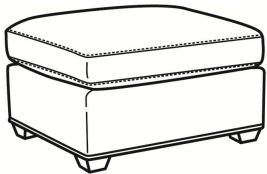

Murphey / 2772-05SW

| | |
|--------------|--|
| DESCRIPTION: | Swivel Chair (30W) |
| OUTSIDE: | 30"W x 39.5"D x 34"H |
| INSIDE: | 20.5"W x 21"D |
| SEAT: | 19"H |
| ARM: | 24.5"H |
| BACK RAIL: | 31"H |
| COM: | Plain: 8.50 yds Repeat of 2-14": 10.75 yds Repeat of 15-27": 11.50 yds |
| WEIGHT: | 70 lbs |

L = available in leather
SC = available slipcovered

Standard Features:

- Box Border Back
- French Seamed
- May be shown with optional features

MURPHEY

Standard Seat Cushion: Mayfair Seat
 Standard Back Pillow: Fiber Back

Also available:

Murphey / L2772-07
 Leather Ottoman (27W X 22D)
 Outside: 27W x 22D x 17H
 Inside: 0W x 0D

Murphey / 2772-07
 Ottoman (27W X 22D)
 Outside: 27W x 22D x 17H
 Inside: 0W x 0D

Murphey / 2772-07SC
 Slipcovered Ottoman (27W X 22D)
 Outside: 27W x 22D x 17H
 Inside: 0W x 0D

Murphey / 2772-05
 Chair (30W)
 Outside: 30W x 39.5D x 34H
 Inside: 20.5W x 21D

Murphey / 2772-20
 Sofa (82.5W)
 Outside: 82.5W x 39.5D x 34H
 Inside: 72.5W x 21D

Murphey / 2772-21
 Long Sofa (92.5W)
 Outside: 92.5W x 39.5D x 34H
 Inside: 84.5W x 21D