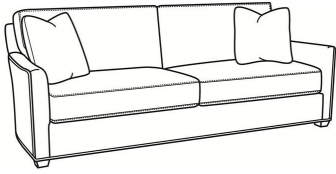

**Murphey / 2772-05SC**

DESCRIPTION:	Chair (30W)
OUTSIDE:	30"W x 39.5"D x 34"H
INSIDE:	20.5"W x 21"D
SEAT:	19"H
ARM:	24.5"H
BACK RAIL:	31"H
COM:	Plain: 8.50 yds Repeat of 2-14": 10.75 yds Repeat of 15-27": 11.50 yds
WEIGHT:	65 lbs

**L** = available in leather  
**SC** = available slipcovered

**Standard Features:**

- Box Border Back
- French Seamed
- May be shown with optional features

**MURPHEY**

Standard Seat Cushion: Mayfair Seat  
 Standard Back Pillow: Fiber Back

Also available:

Murphey / L2772-07  
 Leather Ottoman (27W X 22D)  
 Outside: 27W x 22D x 17H  
 Inside: 0W x 0D

Murphey / 2772-07  
 Ottoman (27W X 22D)  
 Outside: 27W x 22D x 17H  
 Inside: 0W x 0D

Murphey / 2772-07SC  
 Slipcovered Ottoman (27W X 22D)  
 Outside: 27W x 22D x 17H  
 Inside: 0W x 0D

Murphey / 2772-05  
 Chair (30W)  
 Outside: 30W x 39.5D x 34H  
 Inside: 20.5W x 21D

Murphey / 2772-05SW  
 Swivel Chair (30W)  
 Outside: 30W x 39.5D x 34H  
 Inside: 20.5W x 21D

Murphey / 2772-20  
 Sofa (82.5W)  
 Outside: 82.5W x 39.5D x 34H  
 Inside: 72.5W x 21D