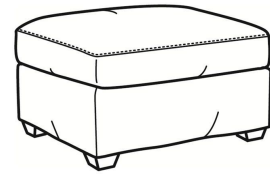

**Murphey / 2772-05SC**

DESCRIPTION:	Chair (30W)
OUTSIDE:	30"W x 39.5"D x 34"H
INSIDE:	20.5"W x 21"D
SEAT:	19"H
ARM:	24.5"H
BACK RAIL:	31"H
COM:	Plain: 8.50 yds Repeat of 2-14": 10.75 yds Repeat of 15-27": 11.50 yds
WEIGHT:	65 lbs

**L** = available in leather  
**SC** = available slipcovered

**Standard Features:**

- Box Border Back
- French Seamed
- May be shown with optional features

**MURPHEY**

Standard Seat Cushion: Mayfair Seat  
 Standard Back Pillow: Fiber Back

Also available:

Murphey / L2772-07  
 Leather Ottoman (27W X 22D)  
 Outside: 27W x 22D x 17H  
 Inside: 0W x 0D

Murphey / 2772-07  
 Ottoman (27W X 22D)  
 Outside: 27W x 22D x 17H  
 Inside: 0W x 0D

Murphey / 2772-07SC  
 Slipcovered Ottoman (27W X 22D)  
 Outside: 27W x 22D x 17H  
 Inside: 0W x 0D

Murphey / 2772-05  
 Chair (30W)  
 Outside: 30W x 39.5D x 34H  
 Inside: 20.5W x 21D

Murphey / 2772-05SW  
 Swivel Chair (30W)  
 Outside: 30W x 39.5D x 34H  
 Inside: 20.5W x 21D

Murphey / 2772-20  
 Sofa (82.5W)  
 Outside: 82.5W x 39.5D x 34H  
 Inside: 72.5W x 21D