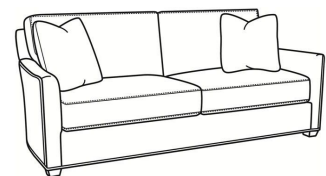

**Murphey / 2772-05SC**

DESCRIPTION:	Chair (30W)
OUTSIDE:	30"W x 39.5"D x 34"H
INSIDE:	20.5"W x 21"D
SEAT:	19"H
ARM:	24.5"H
BACK RAIL:	31"H
COM:	Plain: 8.50 yds Repeat of 2-14": 10.75 yds Repeat of 15-27": 11.50 yds
WEIGHT:	65 lbs

**L** = available in leather  
**SC** = available slipcovered

**Standard Features:**

- Box Border Back
- French Seamed
- May be shown with optional features

**MURPHEY**

Standard Seat Cushion: Mayfair Seat  
 Standard Back Pillow: Fiber Back

Also available:

Murphey / L2772-07  
 Leather Ottoman (27W X 22D)  
 Outside: 27W x 22D x 17H  
 Inside: 0W x 0D

Murphey / 2772-07  
 Ottoman (27W X 22D)  
 Outside: 27W x 22D x 17H  
 Inside: 0W x 0D

Murphey / 2772-07SC  
 Slipcovered Ottoman (27W X 22D)  
 Outside: 27W x 22D x 17H  
 Inside: 0W x 0D

Murphey / 2772-05  
 Chair (30W)  
 Outside: 30W x 39.5D x 34H  
 Inside: 20.5W x 21D

Murphey / 2772-05SW  
 Swivel Chair (30W)  
 Outside: 30W x 39.5D x 34H  
 Inside: 20.5W x 21D

Murphey / 2772-20  
 Sofa (82.5W)  
 Outside: 82.5W x 39.5D x 34H  
 Inside: 72.5W x 21D