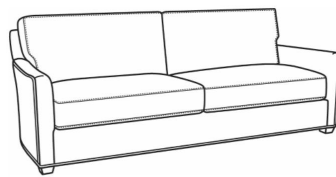

Murphey / L2772-21
Leather Long Sofa (92.5W)
Outside: 92.5W x 39.5D x 34H
Inside: 84.5W x 21D