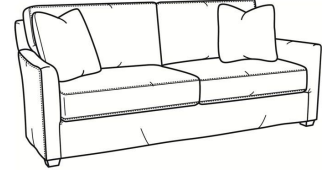

**Murphey / 2772-05SC**

DESCRIPTION:	Chair (30W)
OUTSIDE:	30"W x 39.5"D x 34"H
INSIDE:	20.5"W x 21"D
SEAT:	19"H
ARM:	24.5"H
BACK RAIL:	31"H
COM:	Plain: 8.50 yds Repeat of 2-14": 10.75 yds Repeat of 15-27": 11.50 yds
WEIGHT:	65 lbs

Also available:

Murphey / L2772-07  
 Leather Ottoman (27W X 22D)  
 Outside: 27W x 22D x 17H  
 Inside: 0W x 0D

Murphey / 2772-07  
 Ottoman (27W X 22D)  
 Outside: 27W x 22D x 17H  
 Inside: 0W x 0D

Murphey / 2772-07SC  
 Slipcovered Ottoman (27W X 22D)  
 Outside: 27W x 22D x 17H  
 Inside: 0W x 0D

Murphey / 2772-05  
 Chair (30W)  
 Outside: 30W x 39.5D x 34H  
 Inside: 20.5W x 21D

Murphey / 2772-05SW  
 Swivel Chair (30W)  
 Outside: 30W x 39.5D x 34H  
 Inside: 20.5W x 21D

Murphey / 2772-20  
 Sofa (82.5W)  
 Outside: 82.5W x 39.5D x 34H  
 Inside: 72.5W x 21D

Murphey / 2772-21  
Long Sofa (92.5W)  
Outside: 92.5W x 39.5D x 34H  
Inside: 84.5W x 21D

Murphey / 2772-05SWSC  
Slipcovered Swivel Chair (30W)  
Outside: 30W x 39.5D x 34H  
Inside: 20.5W x 21D

Murphey / 2772-20SC  
Slipcovered Sofa (82.5W)  
Outside: 82.5W x 39.5D x 34H  
Inside: 72.5W x 21D