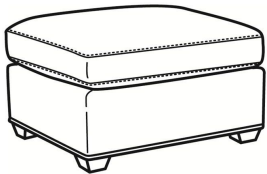

**Murphey / 2772-05SC**

DESCRIPTION:	Chair (30W)
OUTSIDE:	30"W x 39.5"D x 34"H
INSIDE:	20.5"W x 21"D
SEAT:	19"H
ARM:	24.5"H
BACK RAIL:	31"H
COM:	Plain: 8.50 yds Repeat of 2-14": 10.75 yds Repeat of 15-27": 11.50 yds
WEIGHT:	65 lbs

**L** = available in leather  
**SC** = available slipcovered

**Standard Features:**

- Box Border Back
- French Seamed
- May be shown with optional features

**MURPHEY**

Standard Seat Cushion: Mayfair Seat  
 Standard Back Pillow: Fiber Back

Also available:

Murphey / L2772-07  
 Leather Ottoman (27W X 22D)  
 Outside: 27W x 22D x 17H  
 Inside: 0W x 0D

Murphey / 2772-07  
 Ottoman (27W X 22D)  
 Outside: 27W x 22D x 17H  
 Inside: 0W x 0D

Murphey / 2772-07SC  
 Slipcovered Ottoman (27W X 22D)  
 Outside: 27W x 22D x 17H  
 Inside: 0W x 0D

Murphey / 2772-05  
 Chair (30W)  
 Outside: 30W x 39.5D x 34H  
 Inside: 20.5W x 21D

Murphey / 2772-05SW  
 Swivel Chair (30W)  
 Outside: 30W x 39.5D x 34H  
 Inside: 20.5W x 21D

Murphey / 2772-20  
 Sofa (82.5W)  
 Outside: 82.5W x 39.5D x 34H  
 Inside: 72.5W x 21D