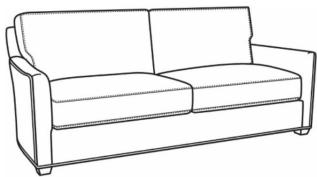

**Murphey / 2772-05SC**

DESCRIPTION:	Chair (30W)
OUTSIDE:	30"W x 39.5"D x 34"H
INSIDE:	20.5"W x 21"D
SEAT:	19"H
ARM:	24.5"H
BACK RAIL:	31"H
COM:	Plain: 8.50 yds Repeat of 2-14": 10.75 yds Repeat of 15-27": 11.50 yds
WEIGHT:	65 lbs

Murphey / 2772-05  
 Chair (30W)  
 Outside: 30W x 39.5D x 34H  
 Inside: 20.5W x 21D

Murphey / 2772-05SW  
 Swivel Chair (30W)  
 Outside: 30W x 39.5D x 34H  
 Inside: 20.5W x 21D

Murphey / 2772-20  
 Sofa (82.5W)  
 Outside: 82.5W x 39.5D x 34H  
 Inside: 72.5W x 21D

Murphey / 2772-21  
Long Sofa (92.5W)  
Outside: 92.5W x 39.5D x 34H  
Inside: 84.5W x 21D

Murphey / 2772-05SWSC  
Slipcovered Swivel Chair (30W)  
Outside: 30W x 39.5D x 34H  
Inside: 20.5W x 21D

Murphey / 2772-20SC  
Slipcovered Sofa (82.5W)  
Outside: 82.5W x 39.5D x 34H  
Inside: 72.5W x 21D

Murphey / 2772-21SC  
Slipcovered Long Sofa (92.5W)  
Outside: 92.5W x 39.5D x 34H  
Inside: 84.5W x 21D

Murphey / L2772-05  
Leather Chair (30W)  
Outside: 30W x 39.5D x 34H  
Inside: 20.5W x 21D

Murphey / L2772-05SW  
Leather Swivel Chair (30W)  
Outside: 30W x 39.5D x 34H  
Inside: 20.5W x 21D