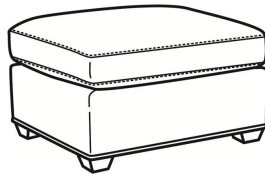

**Murphey / 2772-05SC**

DESCRIPTION:	Chair (30W)
OUTSIDE:	30"W x 39.5"D x 34"H
INSIDE:	20.5"W x 21"D
SEAT:	19"H
ARM:	24.5"H
BACK RAIL:	31"H
COM:	Plain: 8.50 yds Repeat of 2-14": 10.75 yds Repeat of 15-27": 11.50 yds
WEIGHT:	65 lbs

**L** = available in leather  
**SC** = available slipcovered

**Standard Features:**

- Box Border Back
- French Seamed
- May be shown with optional features

**MURPHEY**

Standard Seat Cushion: Mayfair Seat  
 Standard Back Pillow: Fiber Back

Also available:

Murphey / L2772-07  
 Leather Ottoman (27W X 22D)  
 Outside: 27W x 22D x 17H  
 Inside: 0W x 0D

Murphey / 2772-07  
 Ottoman (27W X 22D)  
 Outside: 27W x 22D x 17H  
 Inside: 0W x 0D

Murphey / 2772-07SC  
 Slipcovered Ottoman (27W X 22D)  
 Outside: 27W x 22D x 17H  
 Inside: 0W x 0D

Murphey / 2772-05  
 Chair (30W)  
 Outside: 30W x 39.5D x 34H  
 Inside: 20.5W x 21D

Murphey / 2772-05SW  
 Swivel Chair (30W)  
 Outside: 30W x 39.5D x 34H  
 Inside: 20.5W x 21D

Murphey / 2772-20  
 Sofa (82.5W)  
 Outside: 82.5W x 39.5D x 34H  
 Inside: 72.5W x 21D