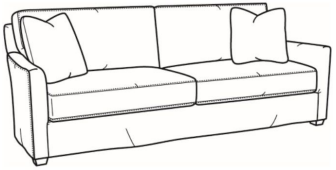

**Murphey / 2772-05SC**

DESCRIPTION:	Chair (30W)
OUTSIDE:	30"W x 39.5"D x 34"H
INSIDE:	20.5"W x 21"D
SEAT:	19"H
ARM:	24.5"H
BACK RAIL:	31"H
COM:	Plain: 8.50 yds Repeat of 2-14": 10.75 yds Repeat of 15-27": 11.50 yds
WEIGHT:	65 lbs

Also available:

Murphey / L2772-07  
 Leather Ottoman (27W X 22D)  
 Outside: 27W x 22D x 17H  
 Inside: 0W x 0D

Murphey / 2772-07  
 Ottoman (27W X 22D)  
 Outside: 27W x 22D x 17H  
 Inside: 0W x 0D

Murphey / 2772-07SC  
 Slipcovered Ottoman (27W X 22D)  
 Outside: 27W x 22D x 17H  
 Inside: 0W x 0D

Murphey / 2772-05  
 Chair (30W)  
 Outside: 30W x 39.5D x 34H  
 Inside: 20.5W x 21D

Murphey / 2772-05SW  
 Swivel Chair (30W)  
 Outside: 30W x 39.5D x 34H  
 Inside: 20.5W x 21D

Murphey / 2772-20  
 Sofa (82.5W)  
 Outside: 82.5W x 39.5D x 34H  
 Inside: 72.5W x 21D

Murphey / 2772-21  
Long Sofa (92.5W)  
Outside: 92.5W x 39.5D x 34H  
Inside: 84.5W x 21D

Murphey / 2772-05SWSC  
Slipcovered Swivel Chair (30W)  
Outside: 30W x 39.5D x 34H  
Inside: 20.5W x 21D

Murphey / 2772-20SC  
Slipcovered Sofa (82.5W)  
Outside: 82.5W x 39.5D x 34H  
Inside: 72.5W x 21D