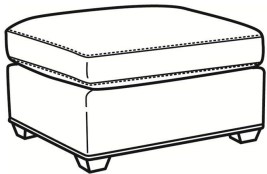

Murphey / 2772-05

DESCRIPTION:	Chair (30W)
OUTSIDE:	30"W x 39.5"D x 34"H
INSIDE:	20.5"W x 21"D
SEAT:	19"H
ARM:	24.5"H
BACK RAIL:	31"H
COM:	Plain: 8.50 yds Repeat of 2-14": 10.75 yds Repeat of 15-27": 11.50 yds
WEIGHT:	65 lbs

L = available in leather

SC = available slipcovered

Standard Features:

Box Border Back

French Seamed

May be shown with optional features

MURPHEY

Standard Seat Cushion: Mayfair Seat
Standard Back Pillow: Fiber Back

Also available:

Murphey / L2772-07
Leather Ottoman (27W X 22D)
Outside: 27W x 22D x 17H
Inside: 0W x 0D

Murphey / 2772-07
Ottoman (27W X 22D)
Outside: 27W x 22D x 17H
Inside: 0W x 0D

Murphey / 2772-07SC
Slipcovered Ottoman (27W X 22D)
Outside: 27W x 22D x 17H
Inside: 0W x 0D

Murphey / 2772-05SW
Swivel Chair (30W)
Outside: 30W x 39.5D x 34H
Inside: 20.5W x 21D

Murphey / 2772-20
Sofa (82.5W)
Outside: 82.5W x 39.5D x 34H
Inside: 72.5W x 21D

Murphey / 2772-21
Long Sofa (92.5W)
Outside: 92.5W x 39.5D x 34H
Inside: 84.5W x 21D