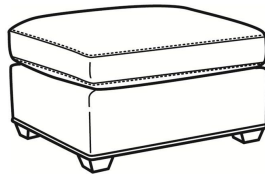

Murphey / 2772-05

DESCRIPTION:	Chair (30W)
OUTSIDE:	30"W x 39.5"D x 34"H
INSIDE:	20.5"W x 21"D
SEAT:	19"H
ARM:	24.5"H
BACK RAIL:	31"H
COM:	Plain: 8.50 yds Repeat of 2-14": 10.75 yds Repeat of 15-27": 11.50 yds
WEIGHT:	65 lbs

L = available in leather

SC = available slipcovered

Standard Features:

Box Border Back

French Seamed

May be shown with optional features

MURPHEY

Standard Seat Cushion: Mayfair Seat
Standard Back Pillow: Fiber Back

Also available:

Murphey / L2772-07
Leather Ottoman (27W X 22D)
Outside: 27W x 22D x 17H
Inside: 0W x 0D

Murphey / 2772-07
Ottoman (27W X 22D)
Outside: 27W x 22D x 17H
Inside: 0W x 0D

Murphey / 2772-07SC
Slipcovered Ottoman (27W X 22D)
Outside: 27W x 22D x 17H
Inside: 0W x 0D

Murphey / 2772-05SW
Swivel Chair (30W)
Outside: 30W x 39.5D x 34H
Inside: 20.5W x 21D

Murphey / 2772-20
Sofa (82.5W)
Outside: 82.5W x 39.5D x 34H
Inside: 72.5W x 21D

Murphey / 2772-21
Long Sofa (92.5W)
Outside: 92.5W x 39.5D x 34H
Inside: 84.5W x 21D