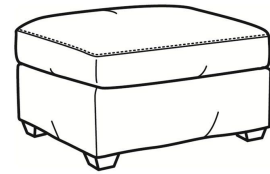

Murphey / 2772-05

DESCRIPTION:	Chair (30W)
OUTSIDE:	30"W x 39.5"D x 34"H
INSIDE:	20.5"W x 21"D
SEAT:	19"H
ARM:	24.5"H
BACK RAIL:	31"H
COM:	Plain: 8.50 yds Repeat of 2-14": 10.75 yds Repeat of 15-27": 11.50 yds
WEIGHT:	65 lbs

L = available in leather

SC = available slipcovered

Standard Features:

Box Border Back

French Seamed

May be shown with optional features

MURPHEY

Standard Seat Cushion: Mayfair Seat
Standard Back Pillow: Fiber Back

Also available:

Murphey / L2772-07
Leather Ottoman (27W X 22D)
Outside: 27W x 22D x 17H
Inside: 0W x 0D

Murphey / 2772-07
Ottoman (27W X 22D)
Outside: 27W x 22D x 17H
Inside: 0W x 0D

Murphey / 2772-07SC
Slipcovered Ottoman (27W X 22D)
Outside: 27W x 22D x 17H
Inside: 0W x 0D

Murphey / 2772-05SW
Swivel Chair (30W)
Outside: 30W x 39.5D x 34H
Inside: 20.5W x 21D

Murphey / 2772-20
Sofa (82.5W)
Outside: 82.5W x 39.5D x 34H
Inside: 72.5W x 21D

Murphey / 2772-21
Long Sofa (92.5W)
Outside: 92.5W x 39.5D x 34H
Inside: 84.5W x 21D