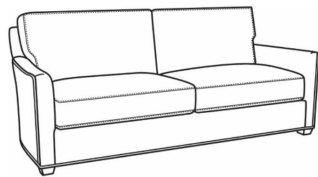

Murphey / 2772-05

DESCRIPTION:	Chair (30W)
OUTSIDE:	30"W x 39.5"D x 34"H
INSIDE:	20.5"W x 21"D
SEAT:	19"H
ARM:	24.5"H
BACK RAIL:	31"H
COM:	Plain: 8.50 yds Repeat of 2-14": 10.75 yds Repeat of 15-27": 11.50 yds
WEIGHT:	65 lbs

Murphey / 2772-05SW
Swivel Chair (30W)
Outside: 30W x 39.5D x 34H
Inside: 20.5W x 21D

Murphey / 2772-20
Sofa (82.5W)
Outside: 82.5W x 39.5D x 34H
Inside: 72.5W x 21D

Murphey / 2772-21
Long Sofa (92.5W)
Outside: 92.5W x 39.5D x 34H
Inside: 84.5W x 21D

Murphey / 2772-05SC
Slipcovered Chair (30W)
Outside: 30W x 39.5D x 34H
Inside: 20.5W x 21D

Murphey / 2772-05SWSC
Slipcovered Swivel Chair (30W)
Outside: 30W x 39.5D x 34H
Inside: 20.5W x 21D

Murphey / 2772-20SC
Slipcovered Sofa (82.5W)
Outside: 82.5W x 39.5D x 34H
Inside: 72.5W x 21D

Murphey / 2772-21SC
Slipcovered Long Sofa (92.5W)
Outside: 92.5W x 39.5D x 34H
Inside: 84.5W x 21D

Murphey / L2772-05
Leather Chair (30W)
Outside: 30W x 39.5D x 34H
Inside: 20.5W x 21D

Murphey / L2772-05SW
Leather Swivel Chair (30W)
Outside: 30W x 39.5D x 34H
Inside: 20.5W x 21D