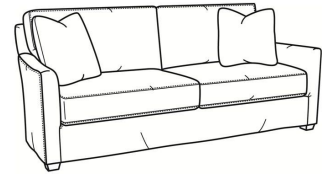

Murphey / 2772-05

DESCRIPTION:	Chair (30W)
OUTSIDE:	30"W x 39.5"D x 34"H
INSIDE:	20.5"W x 21"D
SEAT:	19"H
ARM:	24.5"H
BACK RAIL:	31"H
COM:	Plain: 8.50 yds Repeat of 2-14": 10.75 yds Repeat of 15-27": 11.50 yds
WEIGHT:	65 lbs

Also available:

Murphey / L2772-07
Leather Ottoman (27W X 22D)
Outside: 27W x 22D x 17H
Inside: 0W x 0D

Murphey / 2772-07
Ottoman (27W X 22D)
Outside: 27W x 22D x 17H
Inside: 0W x 0D

Murphey / 2772-07SC
Slipcovered Ottoman (27W X 22D)
Outside: 27W x 22D x 17H
Inside: 0W x 0D

Murphey / 2772-05SW
Swivel Chair (30W)
Outside: 30W x 39.5D x 34H
Inside: 20.5W x 21D

Murphey / 2772-20
Sofa (82.5W)
Outside: 82.5W x 39.5D x 34H
Inside: 72.5W x 21D

Murphey / 2772-21
Long Sofa (92.5W)
Outside: 92.5W x 39.5D x 34H
Inside: 84.5W x 21D

Murphey / 2772-05SC
Slipcovered Chair (30W)
Outside: 30W x 39.5D x 34H
Inside: 20.5W x 21D

Murphey / 2772-05SWSC
Slipcovered Swivel Chair (30W)
Outside: 30W x 39.5D x 34H
Inside: 20.5W x 21D

Murphey / 2772-20SC
Slipcovered Sofa (82.5W)
Outside: 82.5W x 39.5D x 34H
Inside: 72.5W x 21D