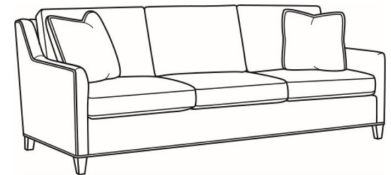

Jada / 2660-05SW

DESCRIPTION:	Swivel Chair (27.5W)
OUTSIDE:	27.5"W x 38"D x 34"H
INSIDE:	19.5"W x 20"D
SEAT:	19"H
ARM:	24"H
BACK RAIL:	32"H
COM:	Plain: 8.50 yds Repeat of 2-14": 10.75 yds Repeat of 15-27": 11.50 yds
WEIGHT:	55 lbs

Standard Features:

Box Border Back

Weltless Cushion

May be shown with optional features

JADA

Standard Seat Cushion: Hallmark Seat

Standard Back Pillow: Fiber Back

Also available:

Jada / 2660-07
Ottoman (25.5W X 19D)
Outside: 25.5W x 19D x 16.5H
Inside: 0W x 0D

Jada / 2660-00
Sofa (81W)
Outside: 81W x 38D x 34H
Inside: 74W x 20D

Jada / 2660-01
Long Sofa (90W)
Outside: 90W x 38D x 34H
Inside: 83W x 20D