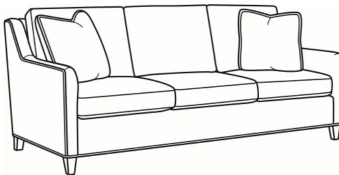

Jada / 2660-05SW

DESCRIPTION:	Swivel Chair (27.5W)
OUTSIDE:	27.5"W x 38"D x 34"H
INSIDE:	19.5"W x 20"D
SEAT:	19"H
ARM:	24"H
BACK RAIL:	32"H
COM:	Plain: 8.50 yds Repeat of 2-14": 10.75 yds Repeat of 15-27": 11.50 yds
WEIGHT:	55 lbs

Standard Features:

Box Border Back

Weltless Cushion

May be shown with optional features

JADA

Standard Seat Cushion: Hallmark Seat

Standard Back Pillow: Fiber Back

Also available:

Jada / 2660-07
Ottoman (25.5W X 19D)
Outside: 25.5W x 19D x 16.5H
Inside: 0W x 0D

Jada / 2660-00
Sofa (81W)
Outside: 81W x 38D x 34H
Inside: 74W x 20D

Jada / 2660-01
Long Sofa (90W)
Outside: 90W x 38D x 34H
Inside: 83W x 20D