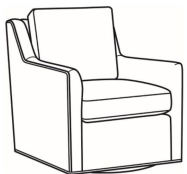

### Jada / 2660-05

DESCRIPTION:	Chair (27.5W)
OUTSIDE:	27.5"W x 38"D x 34"H
INSIDE:	19.5"W x 20"D
SEAT:	19"H
ARM:	24"H
BACK RAIL:	32"H
COM:	Plain: 8.00 yds Repeat of 2-14": 10.00 yds Repeat of 15-27": 11.00 yds
WEIGHT:	50 lbs

#### Standard Features:

Box Border Back

Weltless Cushion

May be shown with optional features

#### Also available:

Jada / 2660-07  
Ottoman (25.5W X 19D)  
Outside: 25.5W x 19D x 16.5H  
Inside: 0W x 0D

Jada / 2660-00  
Sofa (81W)  
Outside: 81W x 38D x 34H  
Inside: 74W x 20D

Jada / 2660-01  
Long Sofa (90W)  
Outside: 90W x 38D x 34H  
Inside: 83W x 20D

Jada / 2660-05SW  
Swivel Chair (27.5W)  
Outside: 27.5W x 38D x 34H  
Inside: 19.5W x 20D