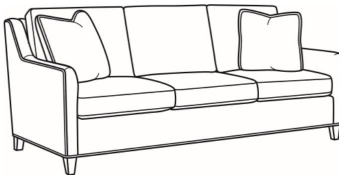

### Jada / 2660-05

DESCRIPTION:	Chair (27.5W)
OUTSIDE:	27.5"W x 38"D x 34"H
INSIDE:	19.5"W x 20"D
SEAT:	19"H
ARM:	24"H
BACK RAIL:	32"H
COM:	Plain: 8.00 yds Repeat of 2-14": 10.00 yds Repeat of 15-27": 11.00 yds
WEIGHT:	50 lbs

#### Standard Features:

Box Border Back

Weltless Cushion

May be shown with optional features

### JADA

Standard Seat Cushion: Hallmark Seat  
Standard Back Pillow: Fiber Back

---

#### Also available:

Jada / 2660-07  
Ottoman (25.5W X 19D)  
Outside: 25.5W x 19D x 16.5H  
Inside: 0W x 0D

Jada / 2660-00  
Sofa (81W)  
Outside: 81W x 38D x 34H  
Inside: 74W x 20D

Jada / 2660-01  
Long Sofa (90W)  
Outside: 90W x 38D x 34H  
Inside: 83W x 20D