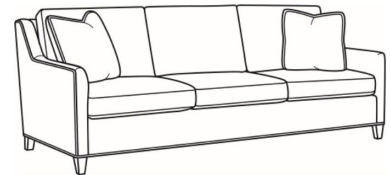

### Jada / 2660-05

DESCRIPTION:	Chair (27.5W)
OUTSIDE:	27.5"W x 38"D x 34"H
INSIDE:	19.5"W x 20"D
SEAT:	19"H
ARM:	24"H
BACK RAIL:	32"H
COM:	Plain: 8.00 yds Repeat of 2-14": 10.00 yds Repeat of 15-27": 11.00 yds
WEIGHT:	50 lbs

#### Standard Features:

Box Border Back

Weltless Cushion

May be shown with optional features

### JADA

Standard Seat Cushion: Hallmark Seat  
Standard Back Pillow: Fiber Back

---

#### Also available:

Jada / 2660-07  
Ottoman (25.5W X 19D)  
Outside: 25.5W x 19D x 16.5H  
Inside: 0W x 0D

Jada / 2660-00  
Sofa (81W)  
Outside: 81W x 38D x 34H  
Inside: 74W x 20D

Jada / 2660-01  
Long Sofa (90W)  
Outside: 90W x 38D x 34H  
Inside: 83W x 20D