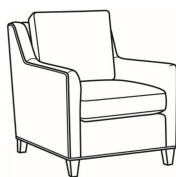

Jada / 2660-01

DESCRIPTION:	Long Sofa (90W)
OUTSIDE:	90"W x 38"D x 34"H
INSIDE:	83"W x 20"D
SEAT:	19"H
ARM:	24"H
BACK RAIL:	32"H
THROW PILLOWS:	2 - 20"
COM:	Plain: 22.00 yds Repeat of 2-14": 27.50 yds Repeat of 15-27": 29.75 yds
WEIGHT:	175 lbs

Standard Features:

- Box Border Back
- Weltless Cushions
- May be shown with optional features

JADA

Standard Seat Cushion:	Hallmark Seat
Standard Back Pillow:	Fiber Back

Also available:

Jada / 2660-00
Sofa (81W)
Outside: 81W x 38D x 34H
Inside: 74W x 20D

Jada / 2660-05
Chair (27.5W)
Outside: 27.5W x 38D x 34H
Inside: 19.5W x 20D

Jada / 2660-05SW
Swivel Chair (27.5W)
Outside: 27.5W x 38D x 34H
Inside: 19.5W x 20D